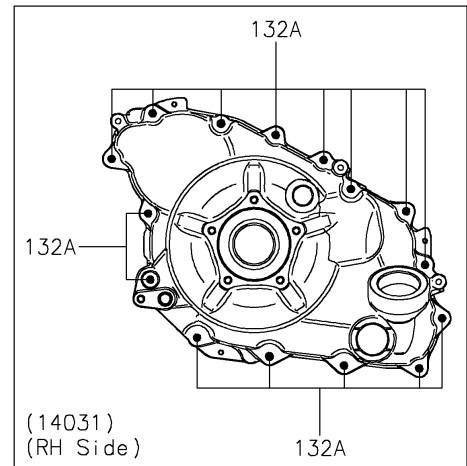

2024 TERYX® KRX4™ 1000 eS PARTS DIAGRAM

Engine Cover(s)

E1431

2024 TERYX® KRX4™ 1000 eS PARTS LIST

Engine Cover(s)

ITEM NAME	PART NUMBER	QUANTITY
GASKET,GENERATOR COVER (Ref # 11061)	11061-1304	1
GASKET,CLUTCH COVER (Ref # 11061A)	11061-1305	1
PLATE,CLUTCH COVER,BACK (Ref # 13272)	13272-2799	1
PLATE-POSITION (Ref # 14014)	14014-0556	3
COVER-GENERATOR (Ref # 14031)	14031-0639	1
COVER-CLUTCH (Ref # 14032)	14032-0646	1
COVER,GENERATOR,OUTER (Ref # 14093)	14093-0794	1
CAP-OIL FILLER (Ref # 16115)	16115-1064	1
GAUGE,OIL (Ref # 52005)	52005-0766	1
STUD,8X30 (Ref # 92004)	92004-0790	2
PIN,DOWEL,10X14 (Ref # 92043)	92043-1037	2
PIN,6.2X8X14 (Ref # 92043A)	92043-1263	2
PIN,8X14 (Ref # 92043B)	92043-1567	2
BEARING-BALL,16014CS45 (Ref # 92045)	92045-0709	1
SEAL-OIL,HTC 59X77X9 (Ref # 92049)	92049-0820	1
RING-O,37.2X1.9 (Ref # 92055)	92055-0959	1
RING-O,20X2 (Ref # 92055A)	92055-1146	1
RING-O,35.8MM (Ref # 92055B)	92055-1281	1
PLUG,COVER (Ref # 92066)	92066-0011	1
PLUG,36X7.5 (Ref # 92066A)	92066-0744	1
BOLT,8X40 (Ref # 92151)	92151-1621	11
BOLT,FLAT,8X13.6 (Ref # 92154)	92154-0978	3
WASHER,8.5X18X2.3 (Ref # 92200)	92200-1213	2
BOLT-FLANGED,10X30 (Ref # 130)	130BA1030	4
BOLT-FLANGED-SMALL,6X16 (Ref # 132)	132BA0616	5
BOLT-FLANGED-SMALL,6X30 (Ref # 132A)	132BA0630	15
CIRCLIP (Ref # 481)	481J3400	1
PIN-DOWEL,4X16 (Ref # 551)	551A0416	2