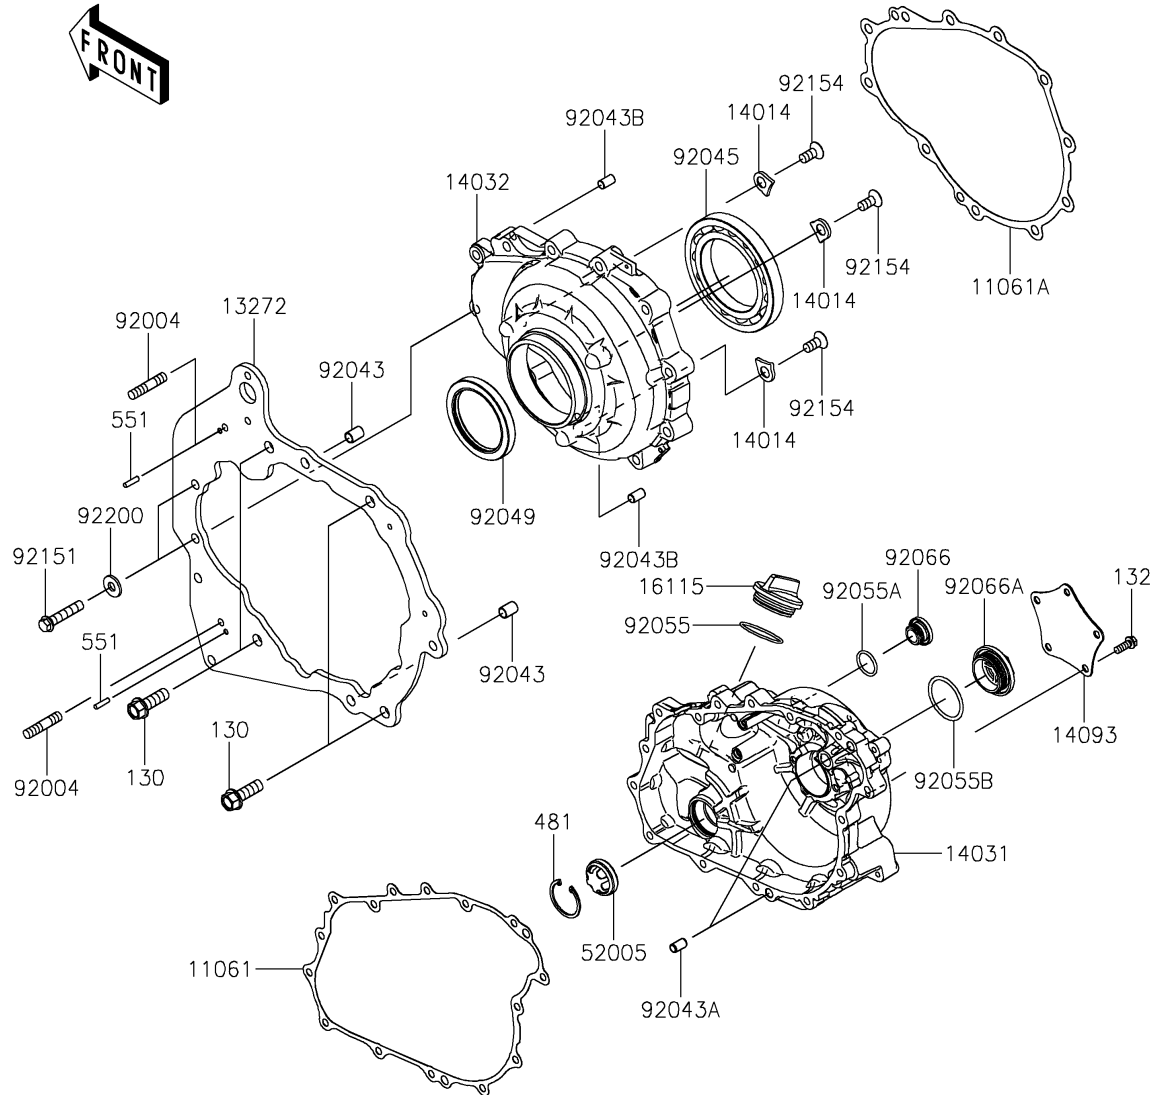

2024 TERYX® KRX4™ 1000 eS PARTS DIAGRAM

Engine Cover(s)

E1431

2024 TERYX® KRX4™ 1000 eS PARTS LIST

Engine Cover(s)

ITEM NAME	PART NUMBER	QUANTITY
GASKET,GENERATOR COVER (Ref # 11061)	11061-1304	1
GASKET,CLUTCH COVER (Ref # 11061A)	11061-1305	1
PLATE,CLUTCH COVER,BACK (Ref # 13272)	13272-2799	1
PLATE-POSITION (Ref # 14014)	14014-0556	3
COVER-GENERATOR (Ref # 14031)	14031-0639	1
COVER-CLUTCH (Ref # 14032)	14032-0646	1
COVER,GENERATOR,OUTER (Ref # 14093)	14093-0794	1
CAP-OIL FILLER (Ref # 16115)	16115-1064	1
GAUGE,OIL (Ref # 52005)	52005-0766	1
STUD,8X30 (Ref # 92004)	92004-0790	2
PIN,DOWEL,10X14 (Ref # 92043)	92043-1037	2
PIN,6.2X8X14 (Ref # 92043A)	92043-1263	2
PIN,8X14 (Ref # 92043B)	92043-1567	2
BEARING-BALL,16014CS45 (Ref # 92045)	92045-0709	1
SEAL-OIL,HTC 59X77X9 (Ref # 92049)	92049-0820	1
RING-O,37.2X1.9 (Ref # 92055)	92055-0959	1
RING-O,20X2 (Ref # 92055A)	92055-1146	1
RING-O,35.8MM (Ref # 92055B)	92055-1281	1
PLUG,COVER (Ref # 92066)	92066-0011	1
PLUG,36X7.5 (Ref # 92066A)	92066-0744	1
BOLT,8X40 (Ref # 92151)	92151-1621	11
BOLT,FLAT,8X13.6 (Ref # 92154)	92154-0978	3
WASHER,8.5X18X2.3 (Ref # 92200)	92200-1213	2
BOLT-FLANGED,10X30 (Ref # 130)	130BA1030	4
BOLT-FLANGED-SMALL,6X16 (Ref # 132)	132BA0616	5
BOLT-FLANGED-SMALL,6X30 (Ref # 132A)	132BA0630	15
CIRCLIP (Ref # 481)	481J3400	1
PIN-DOWEL,4X16 (Ref # 551)	551A0416	2