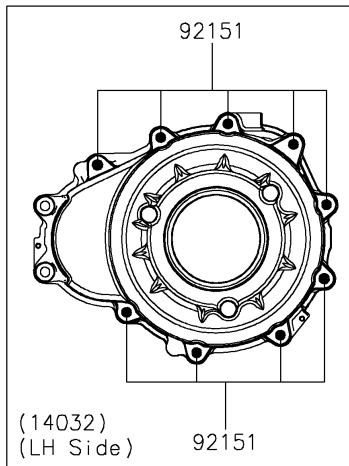

2024 TERYX® KRX4™ 1000 eS PARTS DIAGRAM

Engine Cover(s)

E1431

2024 TERYX® KRX4™ 1000 eS PARTS LIST

Engine Cover(s)

ITEM NAME	PART NUMBER	QUANTITY
GASKET,GENERATOR COVER (Ref # 11061)	11061-1304	1
GASKET,CLUTCH COVER (Ref # 11061A)	11061-1305	1
PLATE,CLUTCH COVER,BACK (Ref # 13272)	13272-2799	1
PLATE-POSITION (Ref # 14014)	14014-0556	3
COVER-GENERATOR (Ref # 14031)	14031-0639	1
COVER-CLUTCH (Ref # 14032)	14032-0646	1
COVER,GENERATOR,OUTER (Ref # 14093)	14093-0794	1
CAP-OIL FILLER (Ref # 16115)	16115-1064	1
GAUGE,OIL (Ref # 52005)	52005-0766	1
STUD,8X30 (Ref # 92004)	92004-0790	2
PIN,DOWEL,10X14 (Ref # 92043)	92043-1037	2
PIN,6.2X8X14 (Ref # 92043A)	92043-1263	2
PIN,8X14 (Ref # 92043B)	92043-1567	2
BEARING-BALL,16014CS45 (Ref # 92045)	92045-0709	1
SEAL-OIL,HTC 59X77X9 (Ref # 92049)	92049-0820	1
RING-O,37.2X1.9 (Ref # 92055)	92055-0959	1
RING-O,20X2 (Ref # 92055A)	92055-1146	1
RING-O,35.8MM (Ref # 92055B)	92055-1281	1
PLUG,COVER (Ref # 92066)	92066-0011	1
PLUG,36X7.5 (Ref # 92066A)	92066-0744	1
BOLT,8X40 (Ref # 92151)	92151-1621	11
BOLT,FLAT,8X13.6 (Ref # 92154)	92154-0978	3
WASHER,8.5X18X2.3 (Ref # 92200)	92200-1213	2
BOLT-FLANGED,10X30 (Ref # 130)	130BA1030	4
BOLT-FLANGED-SMALL,6X16 (Ref # 132)	132BA0616	5
BOLT-FLANGED-SMALL,6X30 (Ref # 132A)	132BA0630	15
CIRCLIP (Ref # 481)	481J3400	1
PIN-DOWEL,4X16 (Ref # 551)	551A0416	2