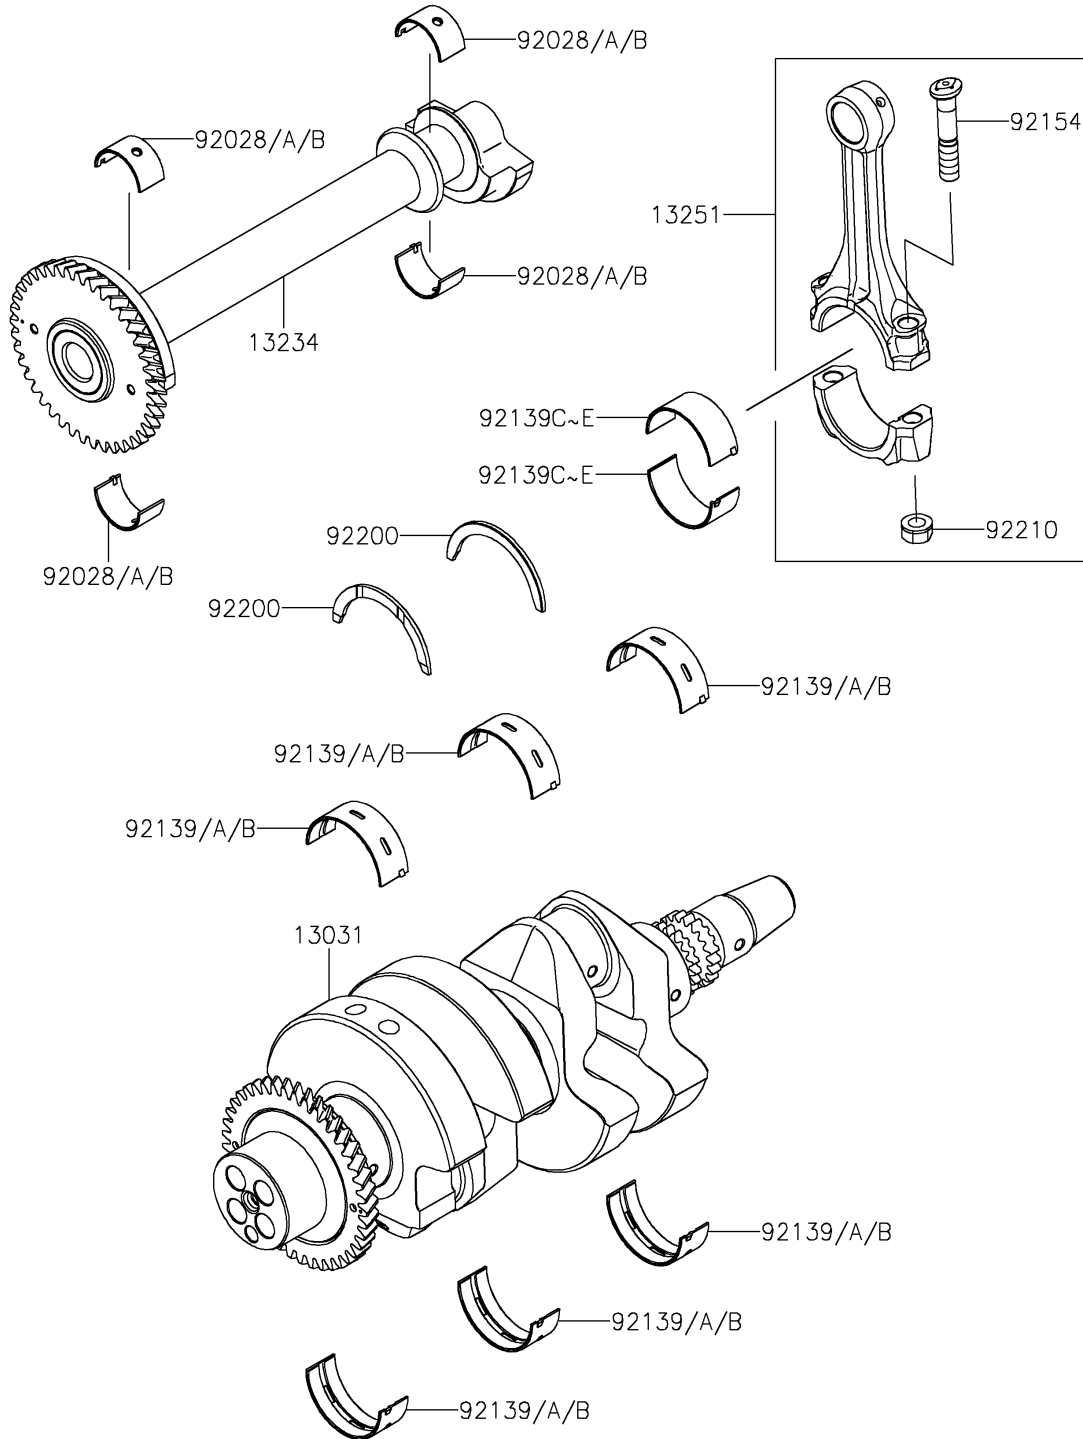

# 2024 TERYX® KRX4™ 1000 eS PARTS DIAGRAM

Crankshaft

E1321

## 2024 TERYX® KRX4™ 1000 eS PARTS LIST

### Crankshaft

ITEM NAME	PART NUMBER	QUANTITY
CRANKSHAFT-COMP (Ref # 13031)	13031-0997	1
SHAFT-COMP,BALANCER (Ref # 13234)	13234-0611	1
ROD-ASSY-CONNECTING,J (Ref # 13251)	13251-0749-JJ	2
BUSHING,BALANCER SHAFT,BLUE (Ref # 92028)	92028-1909	4
BUSHING,BALANCER SHAFT,BLACK (Ref # 92028A)	92028-1910	AR
BUSHING,BALANCER SHAFT,BROWN (Ref # 92028B)	92028-1911	AR
BUSHING,CRANKSHAFT,BLUE (Ref # 92139)	92139-0925	6
BUSHING,CRANKSHAFT,BLACK (Ref # 92139A)	92139-0926	AR
BUSHING,CRANKSHAFT,BROWN (Ref # 92139B)	92139-0927	AR
BUSHING,CONNECTING ROD,YELLOW (Ref # 92139C)	92139-0968	4
BUSHING,CONNECTING ROD,GREEN (Ref # 92139D)	92139-0969	AR
BUSHING,CONNECTING ROD,PURPLE (Ref # 92139E)	92139-0970	AR
BOLT,CONNECTING ROD (Ref # 92154)	92154-3911	4
WASHER,THRUST,T=2.5 (Ref # 92200)	92200-2242	2
NUT,FLANGED,9MM (Ref # 92210)	92210-1673	4