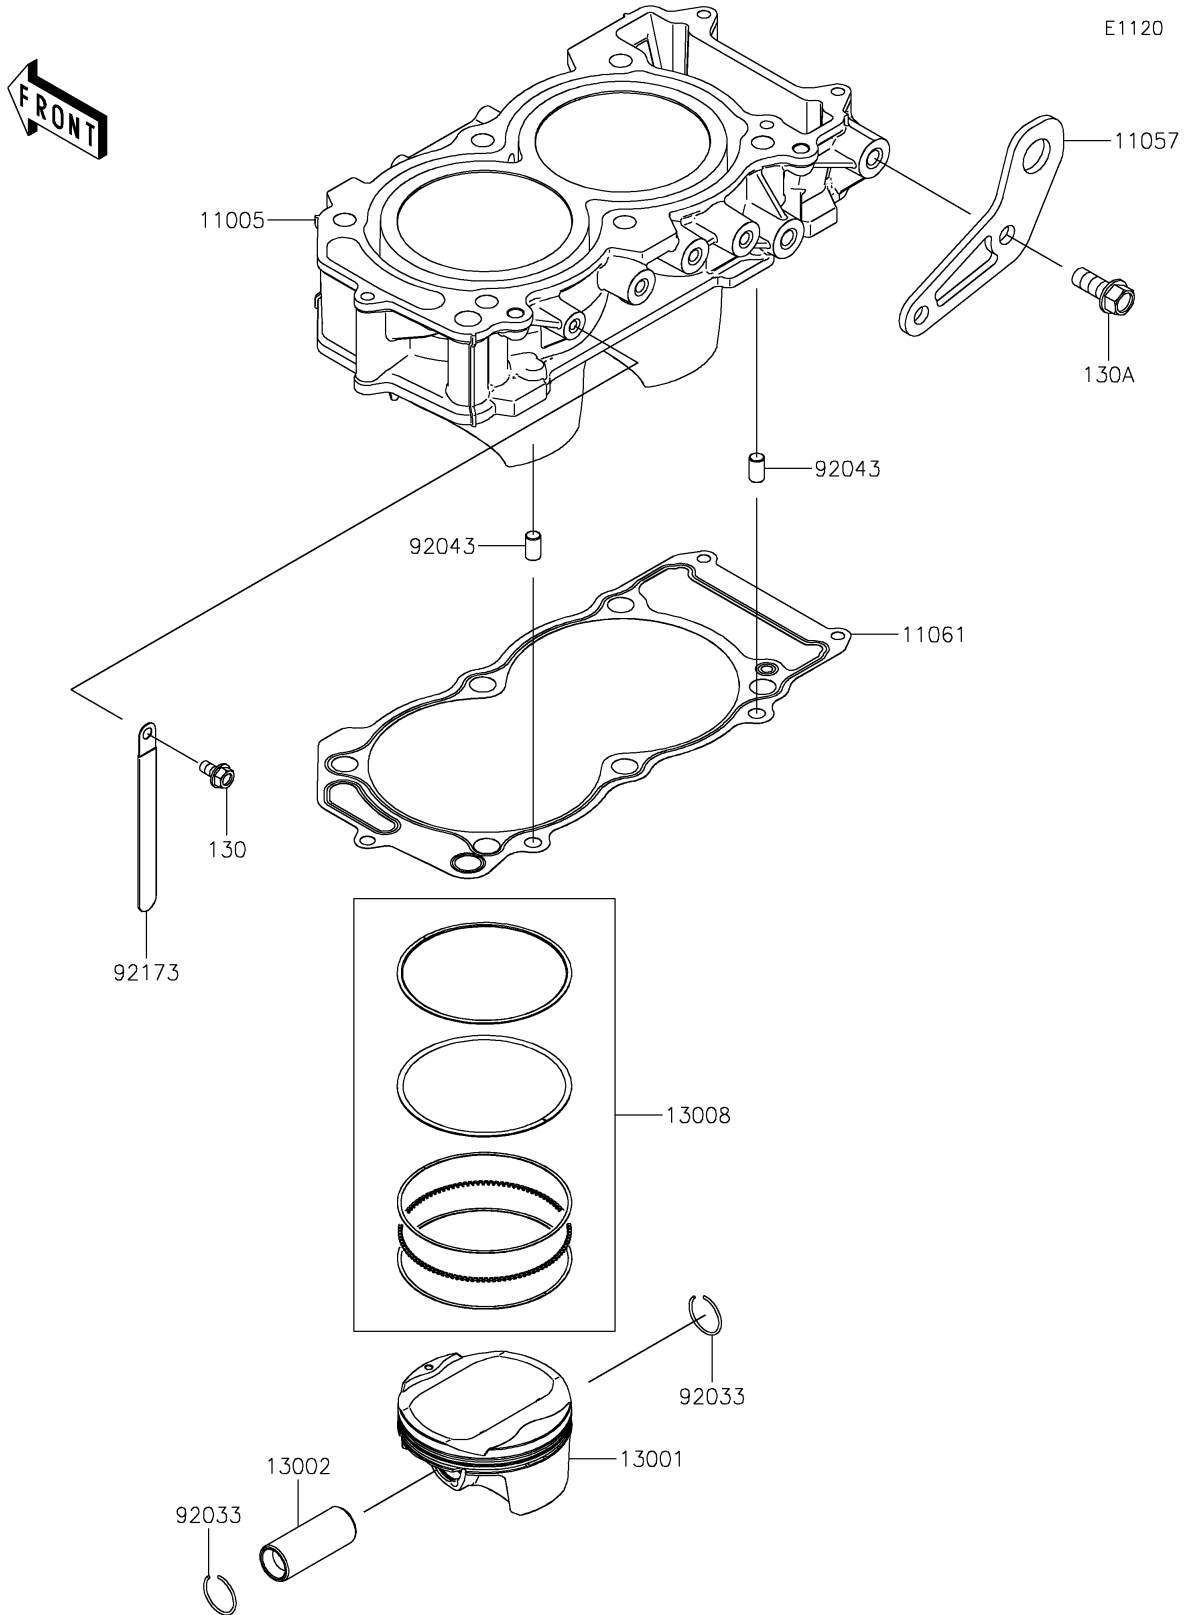

2024 TERYX® KRX4™ 1000 eS PARTS DIAGRAM

Cylinder/Piston(s)

2024 TERYX® KRX4™ 1000 eS PARTS LIST

Cylinder/Piston(s)

ITEM NAME	PART NUMBER	QUANTITY
CYLINDER-ENGINE (Ref # 11005)	11005-0695	1
BRACKET (Ref # 11057)	11057-2438	1
GASKET,CYLINDER BASE (Ref # 11061)	11061-1309	1
PISTON-ENGINE (Ref # 13001)	13001-0824	2
PIN-PISTON (Ref # 13002)	13002-0719	2
RING-SET-PISTON (Ref # 13008)	13008-0581	2
RING-SNAP (Ref # 92033)	92033-1188	4
PIN,8X14 (Ref # 92043)	92043-1567	2
CLAMP (Ref # 92173)	92173-0098	1
BOLT-FLANGED,6X12 (Ref # 130)	130BA0612	1
BOLT-FLANGED,10X25 (Ref # 130A)	130BA1025	2