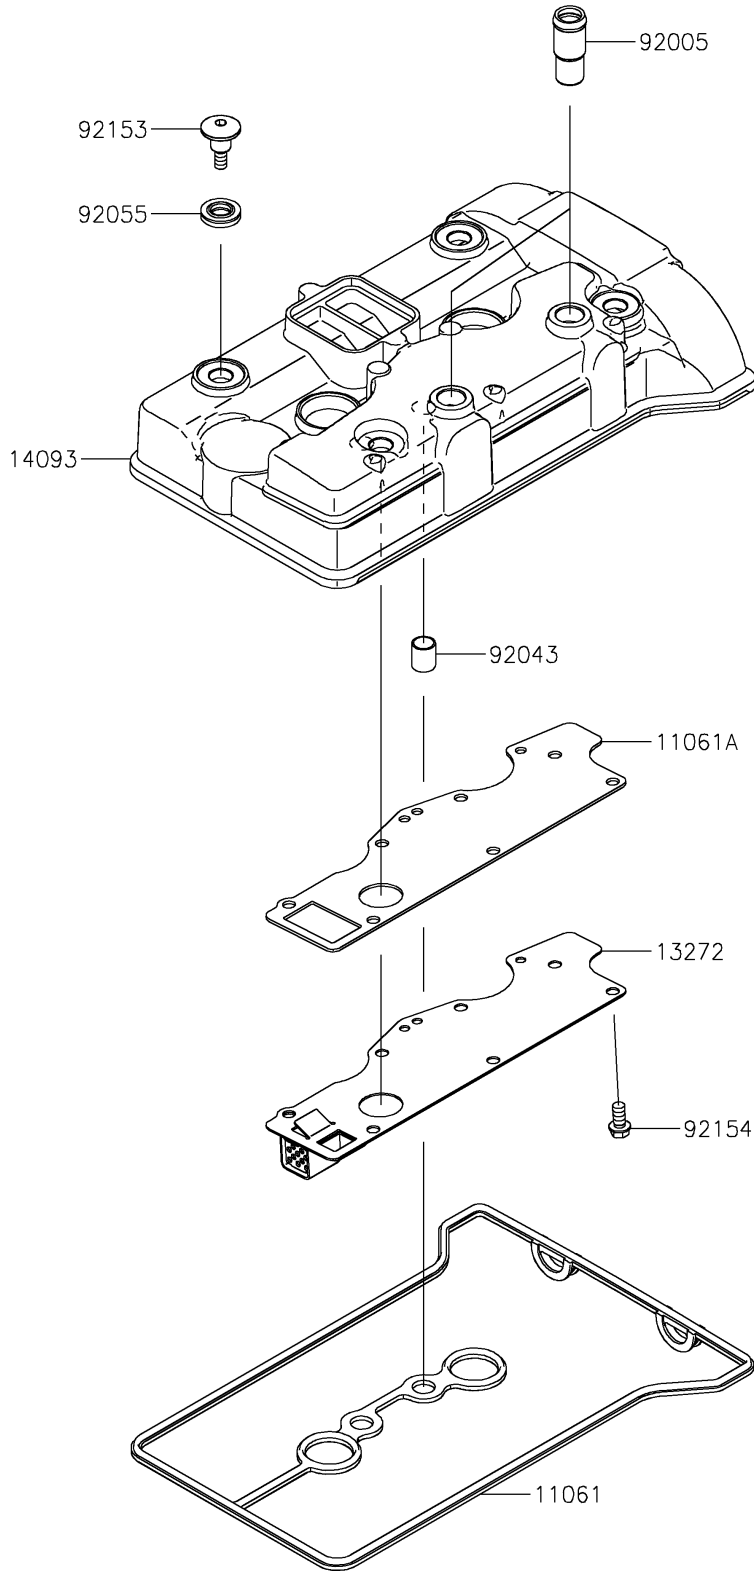

# 2024 TERYX® KRX4™ 1000 eS PARTS DIAGRAM

Cylinder Head Cover

E1112

## 2024 TERYX® KRX4™ 1000 eS PARTS LIST

### Cylinder Head Cover

ITEM NAME	PART NUMBER	QUANTITY
GASKET,HEAD COVER (Ref # 11061)	11061-1313	1
GASKET,BREATHER PLATE (Ref # 11061A)	11061-1314	1
PLATE,BREATHER (Ref # 13272)	13272-2685	1
COVER,HEAD (Ref # 14093)	14093-0848	1
FITTING,BREATHER (Ref # 92005)	92005-0968	2
PIN,10.1X12X14 (Ref # 92043)	92043-4009	2
RING-O (Ref # 92055)	92055-0785	4
BOLT,SOCKET,6X22.5 (Ref # 92153)	92153-1779	4
BOLT,FLANGED-SMALL,6X12 (Ref # 92154)	92154-1888	7