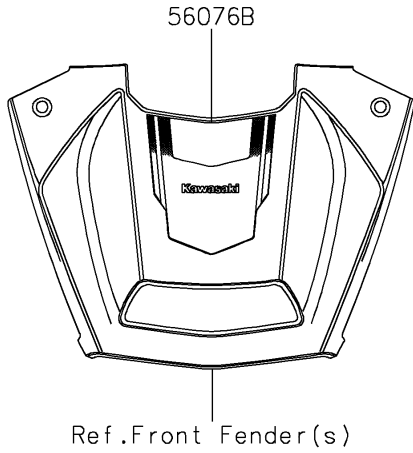

2022 TERYX KRX® 1000 SPECIAL EDITION PARTS DIAGRAM

Decals

F2861

2022 TERYX KRX® 1000 SPECIAL EDITION PARTS LIST

Decals

ITEM NAME	PART NUMBER	QUANTITY
PATTERN,FR FENDER,LH (Ref # 56076)	56076-2695	1
PATTERN,FR FENDER,RH (Ref # 56076A)	56076-2696	1
PATTERN,HOOD COVER (Ref # 56076B)	56076-2697	1
PATTERN,DOOR COVER,LH,UPP (Ref # 56076C)	56076-2698	1
PATTERN,DOOR COVER,LH,RR (Ref # 56076D)	56076-2699	1
PATTERN,DOOR COVER,LH,CNT (Ref # 56076E)	56076-2700	1
PATTERN,DOOR COVER,LH,LWR (Ref # 56076F)	56076-2701	1
PATTERN,DOOR COVER,RH,UPP (Ref # 56076G)	56076-2702	1
PATTERN,DOOR COVER,RH,RR (Ref # 56076H)	56076-2703	1
PATTERN,DOOR COVER,RH,CNT (Ref # 56076I)	56076-2704	1
PATTERN,DOOR COVER,RH,LWR (Ref # 56076J)	56076-2705	1
PATTERN,RR FENDER,LH,UPP (Ref # 56076K)	56076-2706	1
PATTERN,RR FENDER,LH,LWR (Ref # 56076L)	56076-2707	1
PATTERN,RR FENDER,LH,RR (Ref # 56076M)	56076-2708	1
PATTERN,RR FENDER,RH,UPP (Ref # 56076N)	56076-2709	1
PATTERN,RR FENDER,RH,LWR (Ref # 56076O)	56076-2710	1
PATTERN,RR FENDER,RH,RR (Ref # 56076P)	56076-2711	1