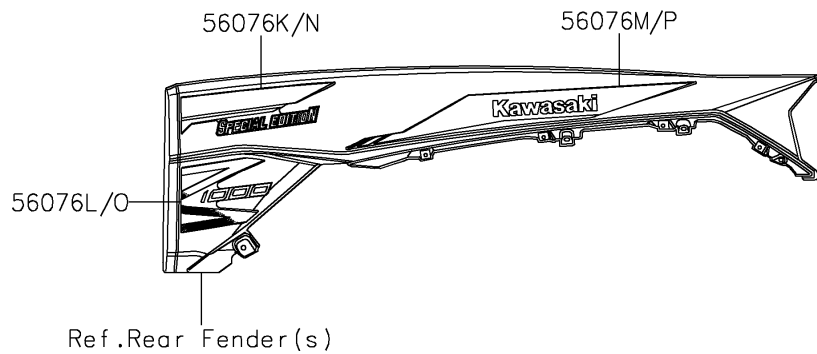

2022 TERYX KRX® 1000 SPECIAL EDITION PARTS DIAGRAM

Decals

F2861

2022 TERYX KRX® 1000 SPECIAL EDITION PARTS LIST

Decals

ITEM NAME	PART NUMBER	QUANTITY
PATTERN,FR FENDER,LH (Ref # 56076)	56076-2695	1
PATTERN,FR FENDER,RH (Ref # 56076A)	56076-2696	1
PATTERN,HOOD COVER (Ref # 56076B)	56076-2697	1
PATTERN,DOOR COVER,LH,UPP (Ref # 56076C)	56076-2698	1
PATTERN,DOOR COVER,LH,RR (Ref # 56076D)	56076-2699	1
PATTERN,DOOR COVER,LH,CNT (Ref # 56076E)	56076-2700	1
PATTERN,DOOR COVER,LH,LWR (Ref # 56076F)	56076-2701	1
PATTERN,DOOR COVER,RH,UPP (Ref # 56076G)	56076-2702	1
PATTERN,DOOR COVER,RH,RR (Ref # 56076H)	56076-2703	1
PATTERN,DOOR COVER,RH,CNT (Ref # 56076I)	56076-2704	1
PATTERN,DOOR COVER,RH,LWR (Ref # 56076J)	56076-2705	1
PATTERN,RR FENDER,LH,UPP (Ref # 56076K)	56076-2706	1
PATTERN,RR FENDER,LH,LWR (Ref # 56076L)	56076-2707	1
PATTERN,RR FENDER,LH,RR (Ref # 56076M)	56076-2708	1
PATTERN,RR FENDER,RH,UPP (Ref # 56076N)	56076-2709	1
PATTERN,RR FENDER,RH,LWR (Ref # 56076O)	56076-2710	1
PATTERN,RR FENDER,RH,RR (Ref # 56076P)	56076-2711	1