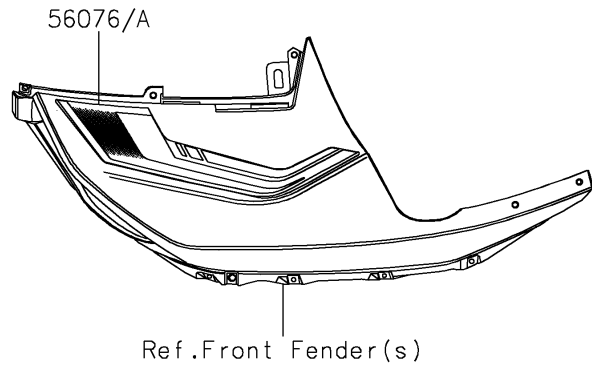

2022 TERYX KRX® 1000 SPECIAL EDITION PARTS DIAGRAM

Decals

F2861

2022 TERYX KRX® 1000 SPECIAL EDITION PARTS LIST

Decals

ITEM NAME	PART NUMBER	QUANTITY
PATTERN,FR FENDER,LH (Ref # 56076)	56076-2695	1
PATTERN,FR FENDER,RH (Ref # 56076A)	56076-2696	1
PATTERN,HOOD COVER (Ref # 56076B)	56076-2697	1
PATTERN,DOOR COVER,LH,UPP (Ref # 56076C)	56076-2698	1
PATTERN,DOOR COVER,LH,RR (Ref # 56076D)	56076-2699	1
PATTERN,DOOR COVER,LH,CNT (Ref # 56076E)	56076-2700	1
PATTERN,DOOR COVER,LH,LWR (Ref # 56076F)	56076-2701	1
PATTERN,DOOR COVER,RH,UPP (Ref # 56076G)	56076-2702	1
PATTERN,DOOR COVER,RH,RR (Ref # 56076H)	56076-2703	1
PATTERN,DOOR COVER,RH,CNT (Ref # 56076I)	56076-2704	1
PATTERN,DOOR COVER,RH,LWR (Ref # 56076J)	56076-2705	1
PATTERN,RR FENDER,LH,UPP (Ref # 56076K)	56076-2706	1
PATTERN,RR FENDER,LH,LWR (Ref # 56076L)	56076-2707	1
PATTERN,RR FENDER,LH,RR (Ref # 56076M)	56076-2708	1
PATTERN,RR FENDER,RH,UPP (Ref # 56076N)	56076-2709	1
PATTERN,RR FENDER,RH,LWR (Ref # 56076O)	56076-2710	1
PATTERN,RR FENDER,RH,RR (Ref # 56076P)	56076-2711	1