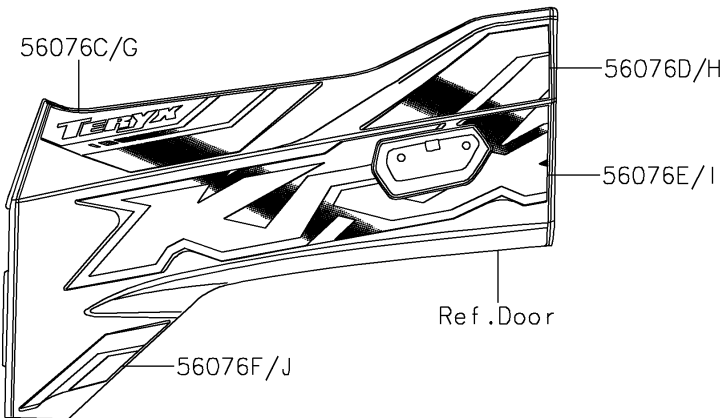

2022 TERYX KRX® 1000 SPECIAL EDITION PARTS DIAGRAM

Decals

F2861

2022 TERYX KRX® 1000 SPECIAL EDITION PARTS LIST

Decals

ITEM NAME	PART NUMBER	QUANTITY
PATTERN,FR FENDER,LH (Ref # 56076)	56076-2695	1
PATTERN,FR FENDER,RH (Ref # 56076A)	56076-2696	1
PATTERN,HOOD COVER (Ref # 56076B)	56076-2697	1
PATTERN,DOOR COVER,LH,UPP (Ref # 56076C)	56076-2698	1
PATTERN,DOOR COVER,LH,RR (Ref # 56076D)	56076-2699	1
PATTERN,DOOR COVER,LH,CNT (Ref # 56076E)	56076-2700	1
PATTERN,DOOR COVER,LH,LWR (Ref # 56076F)	56076-2701	1
PATTERN,DOOR COVER,RH,UPP (Ref # 56076G)	56076-2702	1
PATTERN,DOOR COVER,RH,RR (Ref # 56076H)	56076-2703	1
PATTERN,DOOR COVER,RH,CNT (Ref # 56076I)	56076-2704	1
PATTERN,DOOR COVER,RH,LWR (Ref # 56076J)	56076-2705	1
PATTERN,RR FENDER,LH,UPP (Ref # 56076K)	56076-2706	1
PATTERN,RR FENDER,LH,LWR (Ref # 56076L)	56076-2707	1
PATTERN,RR FENDER,LH,RR (Ref # 56076M)	56076-2708	1
PATTERN,RR FENDER,RH,UPP (Ref # 56076N)	56076-2709	1
PATTERN,RR FENDER,RH,LWR (Ref # 56076O)	56076-2710	1
PATTERN,RR FENDER,RH,RR (Ref # 56076P)	56076-2711	1