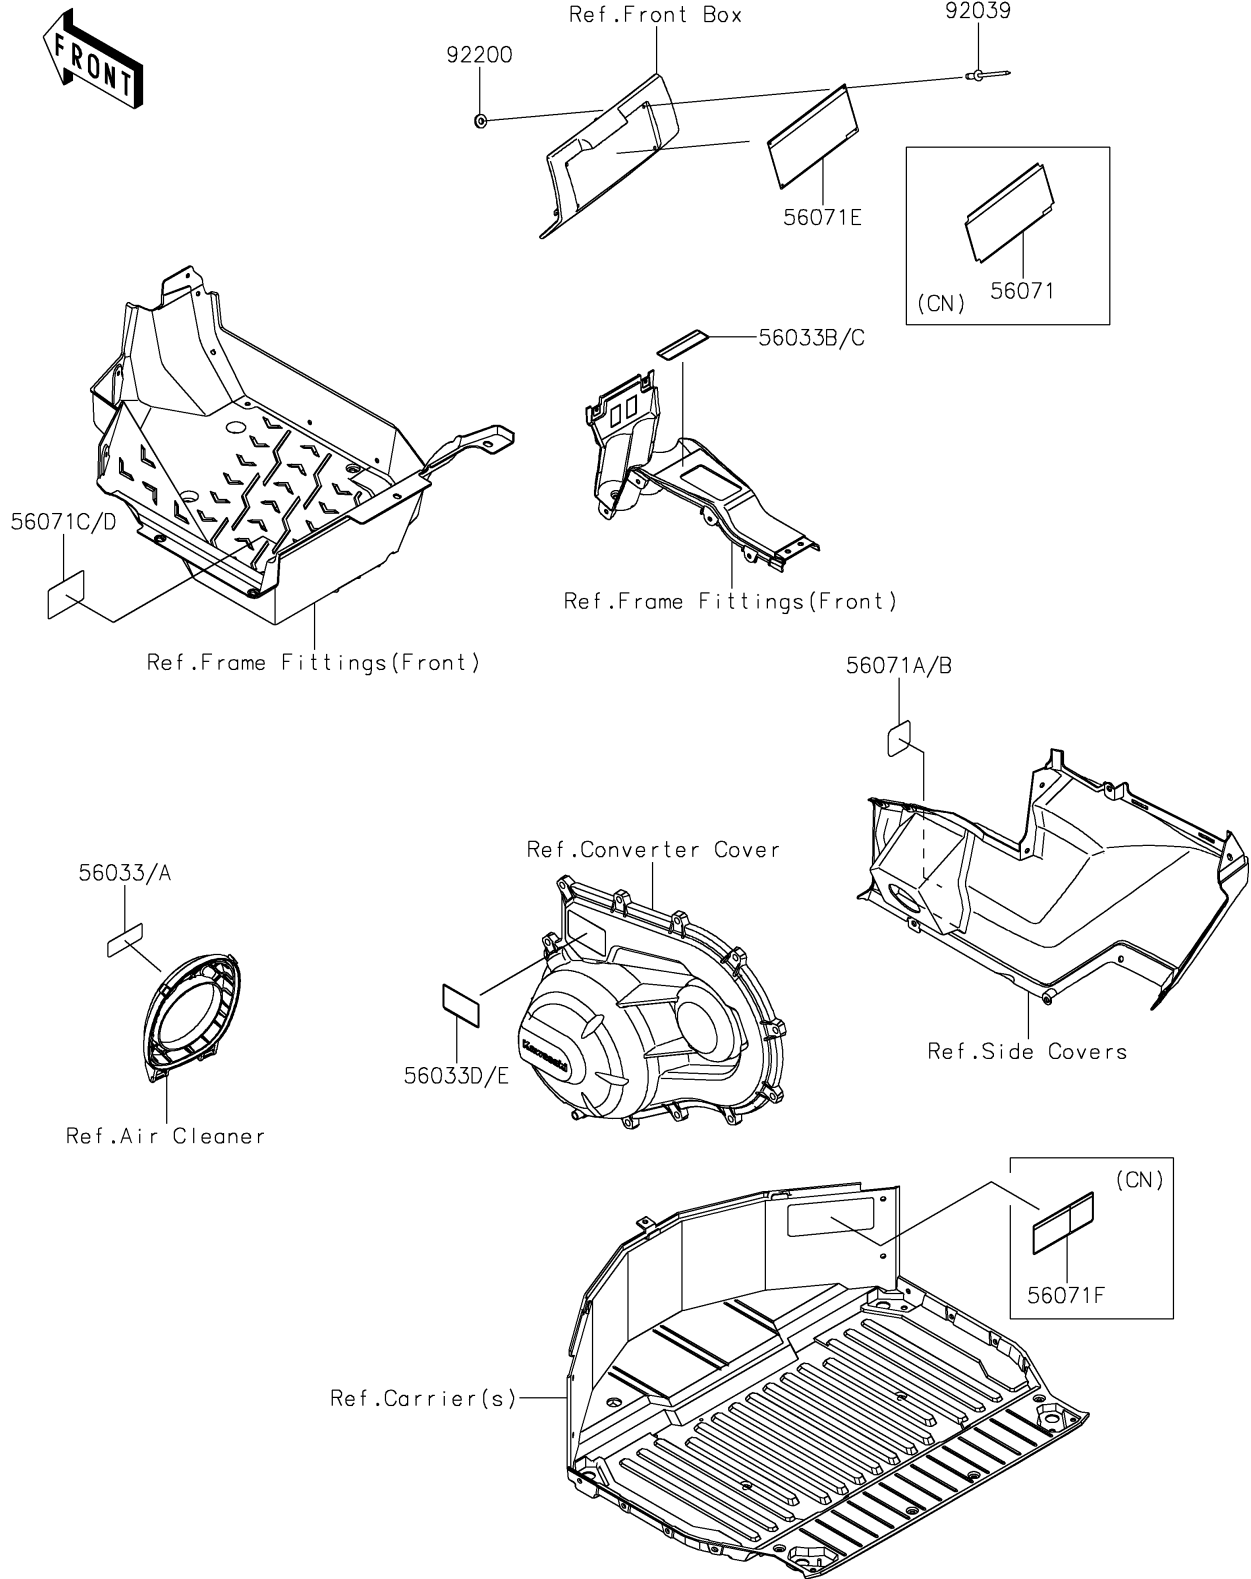

2022 TERYX KRX® 1000 SPECIAL EDITION PARTS DIAGRAM

Labels

F2860

2022 TERYX KRX® 1000 SPECIAL EDITION PARTS LIST

Labels

ITEM NAME	PART NUMBER	QUANTITY
LABEL-MANUAL,AIR CLEANER (Ref # 56033)	56033-0724	1
LABEL-MANUAL,AIR CLEANER (Ref # 56033A)	56033-0731	1
LABEL-MANUAL,SHIFT NOTICE (Ref # 56033B)	56033-0822	1
LABEL-MANUAL,SHIFT NOTICE (Ref # 56033C)	56033-0826	1
LABEL-MANUAL,DRIVE BELT (Ref # 56033D)	56033-0996	1
LABEL-MANUAL,DRIVE BELT (Ref # 56033E)	56033-1000	1
LABEL-WARNING,GENERAL (Ref # 56071)	56071-0503	1
LABEL-WARNING,GASOLINE (Ref # 56071A)	56071-0588	1
LABEL-WARNING,GASOLINE (Ref # 56071B)	56071-0593	1
LABEL-WARNING,TIRE INFORMATION (Ref # 56071C)	56071-0824	1
LABEL-WARNING,TIRE INFORMATION (Ref # 56071D)	56071-0825	1
LABEL-WARNING,GENERAL (Ref # 56071E)	56071-0826	1
LABEL-WARNING,CARGO BED (Ref # 56071F)	56071-0926	1
RIVET,3.2X8 (Ref # 92039)	92039-3763	4
WASHER,3.5X8X1 (Ref # 92200)	92200-1251	4