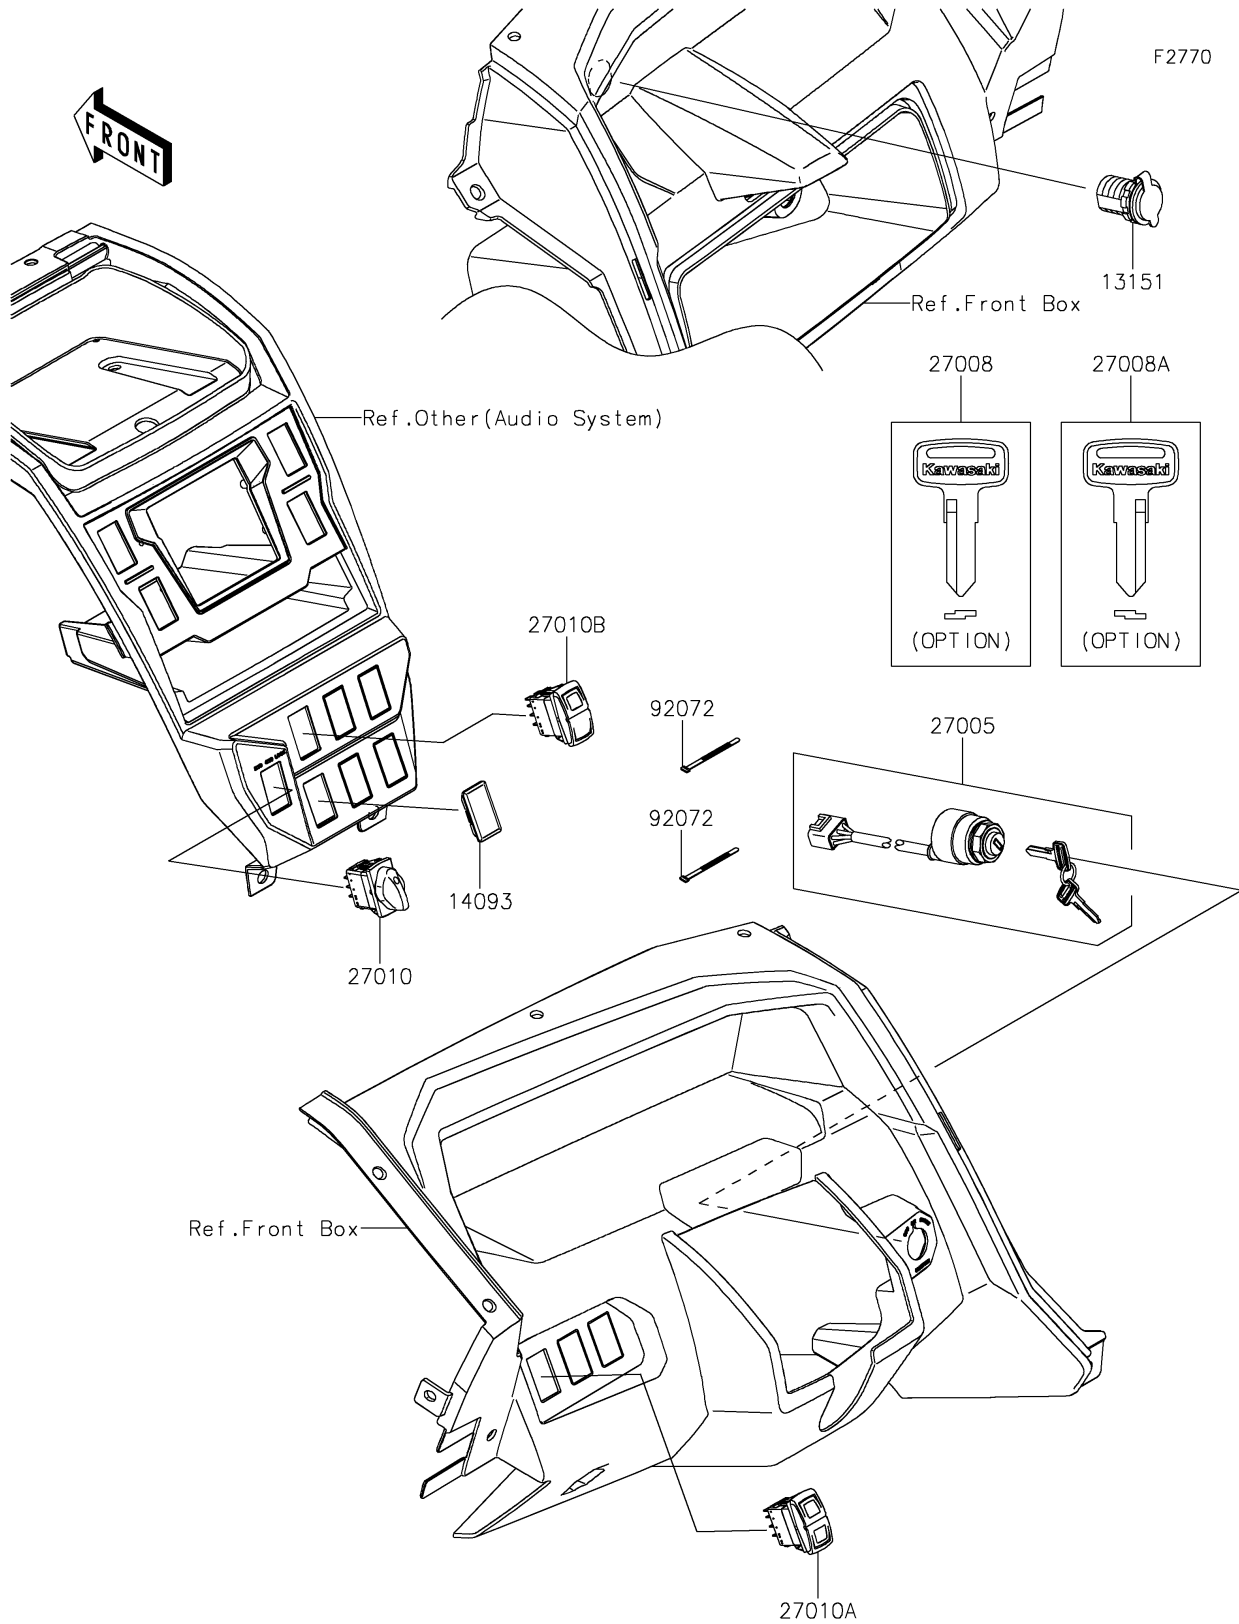

2022 TERYX KRX® 1000 SPECIAL EDITION PARTS DIAGRAM

Ignition Switch

2022 TERYX KRX® 1000 SPECIAL EDITION PARTS LIST

Ignition Switch

ITEM NAME	PART NUMBER	QUANTITY
-----------	-------------	----------