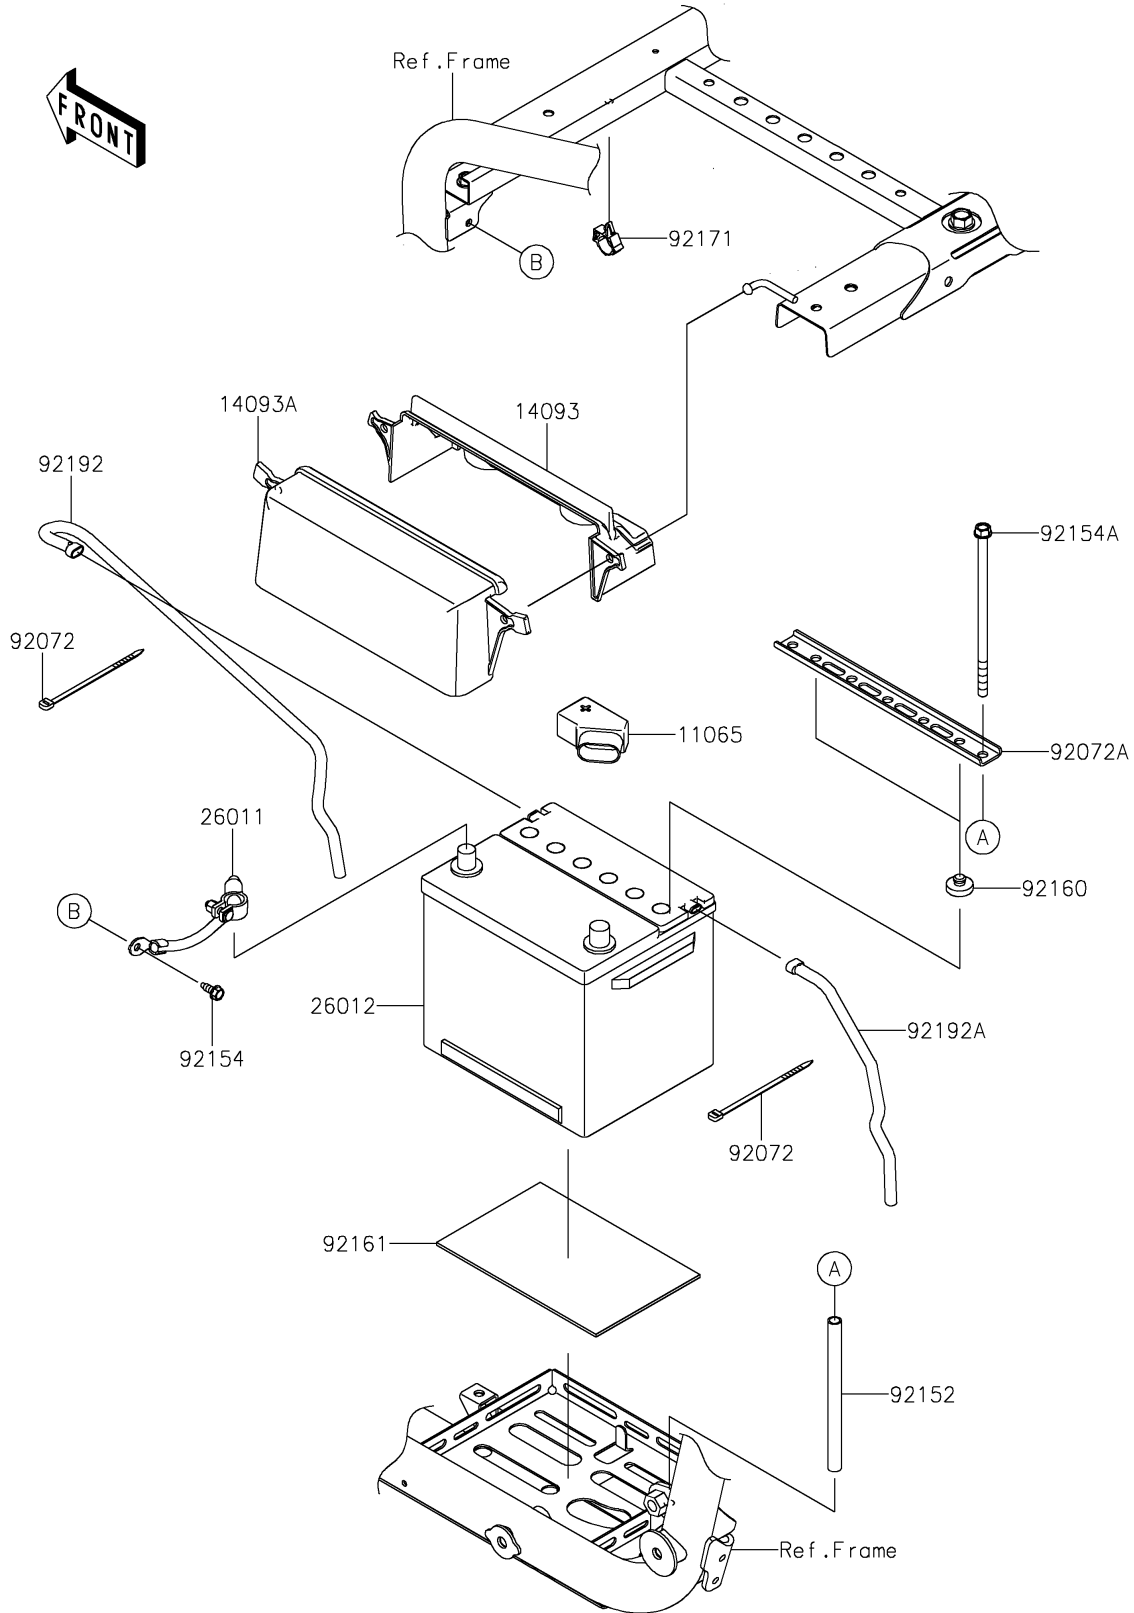

2022 TERYX KRX® 1000 SPECIAL EDITION PARTS DIAGRAM

Battery

2022 TERYX KRX® 1000 SPECIAL EDITION PARTS LIST

Battery

ITEM NAME	PART NUMBER	QUANTITY
CAP (Ref # 11065)	11065-0850	1
COVER,BATTERY TERMINAL,INNER (Ref # 14093)	14093-0800	1
COVER,BATTERY TERMINAL,OUTER (Ref # 14093A)	14093-0801	1
WIRE-LEAD,BATTERY(-) (Ref # 26011)	26011-1871	1
BATTERY,WET,(26R) (Ref # 26012)	26012-7501	1
BAND,92X2.4 (Ref # 92072)	92072-0791	2
BAND,BATTERY (Ref # 92072A)	92072-0844	1
COLLAR,9.4X12.7X160 (Ref # 92152)	92152-2584	1
BOLT,FLANGED,6X16 (Ref # 92154)	92154-0551	1
BOLT,FLANGED,8X175 (Ref # 92154A)	92154-3973	2
DAMPER (Ref # 92160)	92160-1396	2
DAMPER (Ref # 92161)	92161-0578	1
CLAMP,BRAKE HOSE (Ref # 92171)	92171-0316	1
TUBE,BREATHER,7X10X500 (Ref # 92192)	92192-2256	1
TUBE,BREATHER,7X10X300 (Ref # 92192A)	92192-2257	1