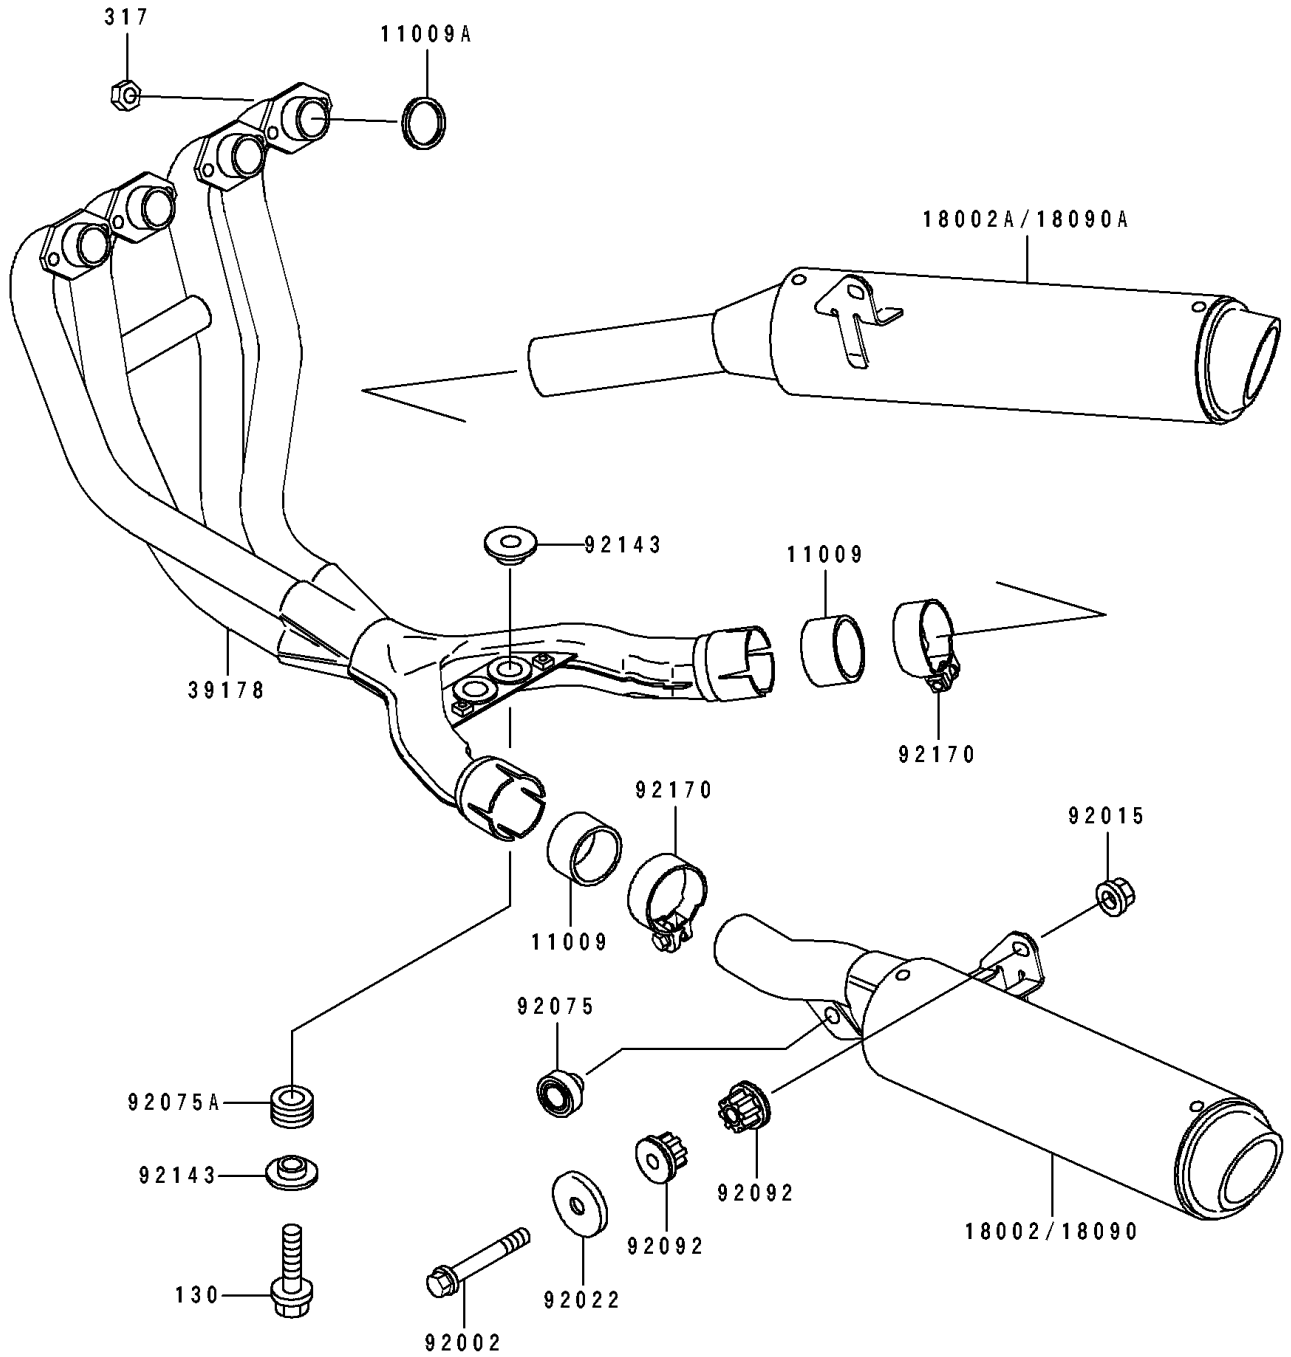

1993 Ninja® ZX™ -6 PARTS DIAGRAM

Muffler

E1140

1993 Ninja® ZX™ -6 PARTS LIST

Muffler

ITEM NAME	PART NUMBER	QUANTITY
GASKET,EXHAUST PIPE (Ref # 11009)	11009-1680	2
GASKET,EXHAUST PIPE HOLDER (Ref # 11009A)	11009-1856	4
BODY-COMP-MUFFLER,LH (Ref # 18002)	18002-1947	1
BODY-COMP-MUFFLER,RH (Ref # 18002A)	18002-1948	1
MANIFOLD-COMP-EXHAUST (Ref # 39178)	39178-1158	1
BOLT,10X55 (Ref # 92002)	92002-1127	2
NUT,FLANGED,10MM (Ref # 92015)	92015-1387	2
WASHER (Ref # 92022)	92022-289	2
DAMPER (Ref # 92075)	92075-015	1
DAMPER,MUFFLER (Ref # 92075A)	92075-1621	2
BUSHING-RUBBER,MUFFLER (Ref # 92092)	92092-1013	4
COLLAR (Ref # 92143)	92143-1395	4
CLAMP (Ref # 92170)	92170-1154	2
BOLT-FLANGED,10X35 (Ref # 130)	130J1035	2
NUT-HEX-SMALL,8MM,BLACK (Ref # 317)	317J0800	8