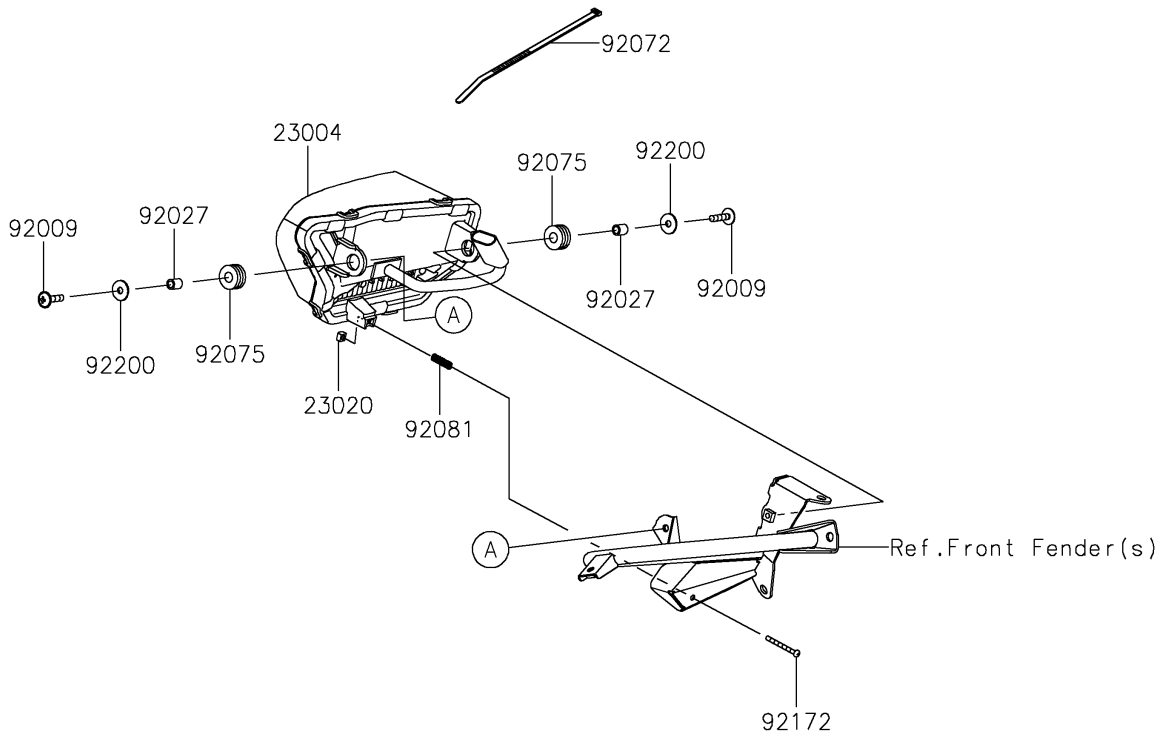

# 2022 TERYX KRX® 1000 SPECIAL EDITION PARTS DIAGRAM

Headlight(s)

F2710

### Headlight(s)

ITEM NAME	PART NUMBER	QUANTITY
LAMP-HEAD,LH,LED (Ref # 23004)	23004-0392	1
LAMP-HEAD,RH,LED (Ref # 23004A)	23004-0393	1
NUT,4MM,FOCUS ADJUST (Ref # 23020)	23020-018	2
SCREW,6X25 (Ref # 92009)	92009-1465	4
COLLAR,6.8X10X12 (Ref # 92027)	92027-162	4
BAND,L=292.1 (Ref # 92072)	92072-3509	2
DAMPER,10X24X12 (Ref # 92075)	92075-1690	4
SPRING,FOCUS ADJUST (Ref # 92081)	92081-1896	2
SCREW,4X40 (Ref # 92172)	92172-1092	2
WASHER,6.5X20X1.6 (Ref # 92200)	92200-0283	4