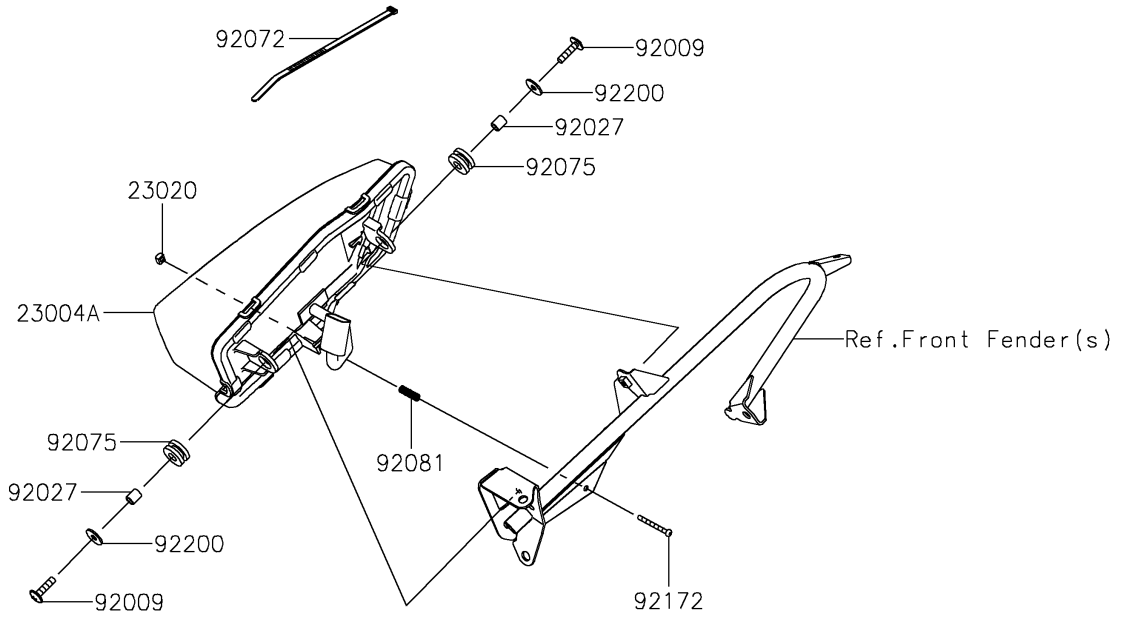

# 2022 TERYX KRX® 1000 SPECIAL EDITION PARTS DIAGRAM

Headlight(s)

F2710

### Headlight(s)

ITEM NAME	PART NUMBER	QUANTITY
LAMP-HEAD,LH,LED (Ref # 23004)	23004-0392	1
LAMP-HEAD,RH,LED (Ref # 23004A)	23004-0393	1
NUT,4MM,FOCUS ADJUST (Ref # 23020)	23020-018	2
SCREW,6X25 (Ref # 92009)	92009-1465	4
COLLAR,6.8X10X12 (Ref # 92027)	92027-162	4
BAND,L=292.1 (Ref # 92072)	92072-3509	2
DAMPER,10X24X12 (Ref # 92075)	92075-1690	4
SPRING,FOCUS ADJUST (Ref # 92081)	92081-1896	2
SCREW,4X40 (Ref # 92172)	92172-1092	2
WASHER,6.5X20X1.6 (Ref # 92200)	92200-0283	4