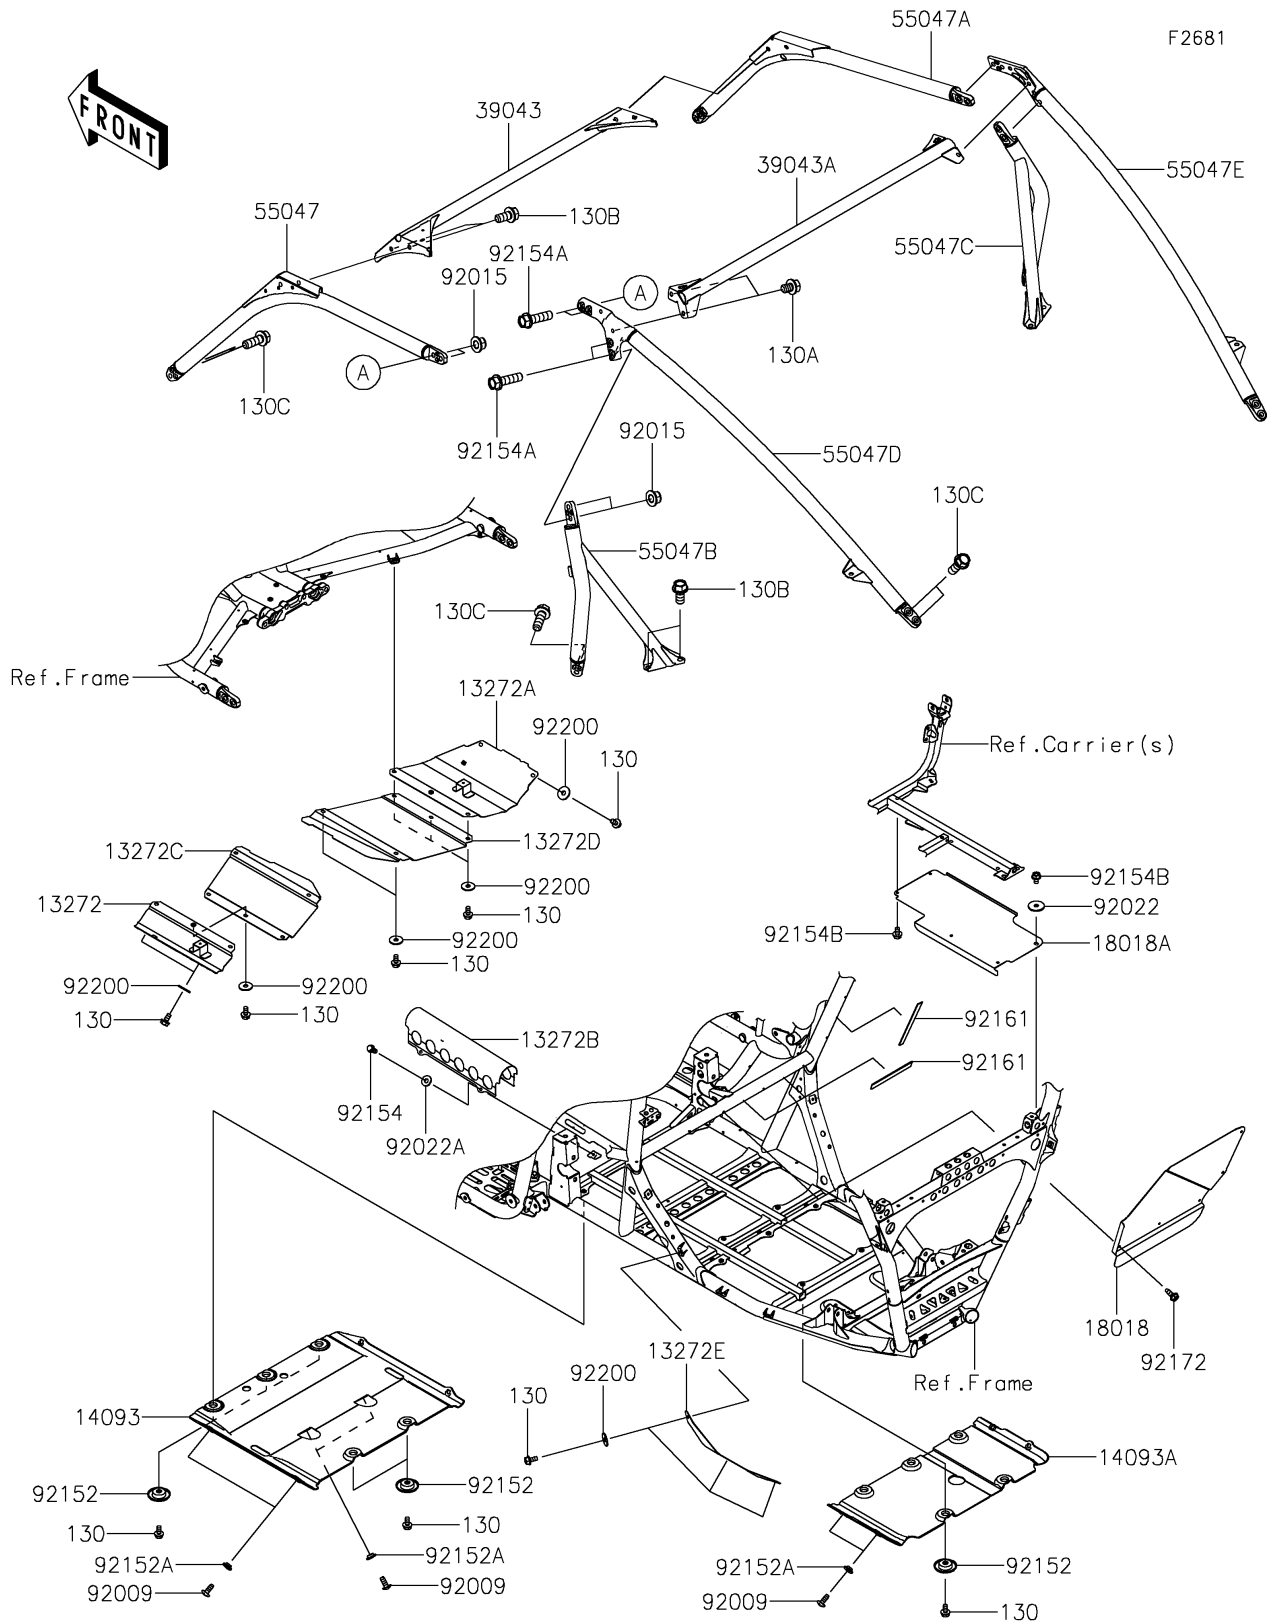

# 2022 TERYX KRX® 1000 SPECIAL EDITION PARTS DIAGRAM

Guards/Cab Frame

## 2022 TERYX KRX® 1000 SPECIAL EDITION PARTS LIST

### Guards/Cab Frame

ITEM NAME	PART NUMBER	QUANTITY
PLATE,SKID,FR,LH (Ref # 13272)	13272-2638	1
PLATE,SKID,FR,RH (Ref # 13272A)	13272-2639	1
PLATE,DRIVE SHAFT (Ref # 13272B)	13272-2642	1
PLATE,SKID,FR,CNT,LH (Ref # 13272C)	13272-2737	1
PLATE,SKID,FR,CNT,RH (Ref # 13272D)	13272-2738	1
PLATE,CVT COVER (Ref # 13272E)	13272-3797	1
COVER,SKID,CNT (Ref # 14093)	14093-0811	1
COVER,SKID,RR (Ref # 14093A)	14093-0877	1
PLATE-HEAT GUARD (Ref # 18018)	18018-0616	1
PLATE-HEAT GUARD (Ref # 18018A)	18018-0617	1
CROSSMEMBER-COMP,FR,T.BLACK (Ref # 39043)	39043-0031-388	1
CROSSMEMBER-COMP,RR,T.BLACK (Ref # 39043A)	39043-0032-388	1
BAR-COMP,A-PILLAR,LH,T.BLACK (Ref # 55047)	55047-0378-388	1
BAR-COMP,A-PILLAR,RH,T.BLACK (Ref # 55047A)	55047-0379-388	1
BAR-COMP,B-PILLAR,LH,T.BLACK (Ref # 55047B)	55047-0380-388	1
BAR-COMP,B-PILLAR,RH,T.BLACK (Ref # 55047C)	55047-0381-388	1
BAR-COMP,C-PILLAR,LH,T.BLACK (Ref # 55047D)	55047-0382-388	1
BAR-COMP,C-PILLAR,RH,T.BLACK (Ref # 55047E)	55047-0383-388	1
SCREW,TAPPING,6X16 (Ref # 92009)	92009-1166	10
NUT,LOCK,FLANGED,12MM (Ref # 92015)	92015-1433	8
WASHER,6.5X24X2 (Ref # 92022)	92022-1690	1
WASHER (Ref # 92022A)	92022-2247	4
COLLAR (Ref # 92152)	92152-0784	10
COLLAR,6.3X9.5X4.1 (Ref # 92152A)	92152-1571	10
BOLT,FLANGED,6X12 (Ref # 92154)	92154-2922	4
BOLT,FLANGED,12X45 (Ref # 92154A)	92154-4096	8
BOLT,FLANGED,6X10 (Ref # 92154B)	92154-4159	5
DAMPER,10X85X1 (Ref # 92161)	92161-1964	3
SCREW,TAPPING,6X16 (Ref # 92172)	92172-0869	5

### Guards/Cab Frame

ITEM NAME	PART NUMBER	QUANTITY
WASHER,6.5X20X1.6 (Ref # 92200)	92200-0283	17
BOLT-FLANGED,6X12 (Ref # 130)	130CA0612	27
BOLT-FLANGED,12X16 (Ref # 130A)	130CA1216	4
BOLT-FLANGED,12X25 (Ref # 130B)	130CA1225	8
BOLT-FLANGED,12X35 (Ref # 130C)	130CA1235	12