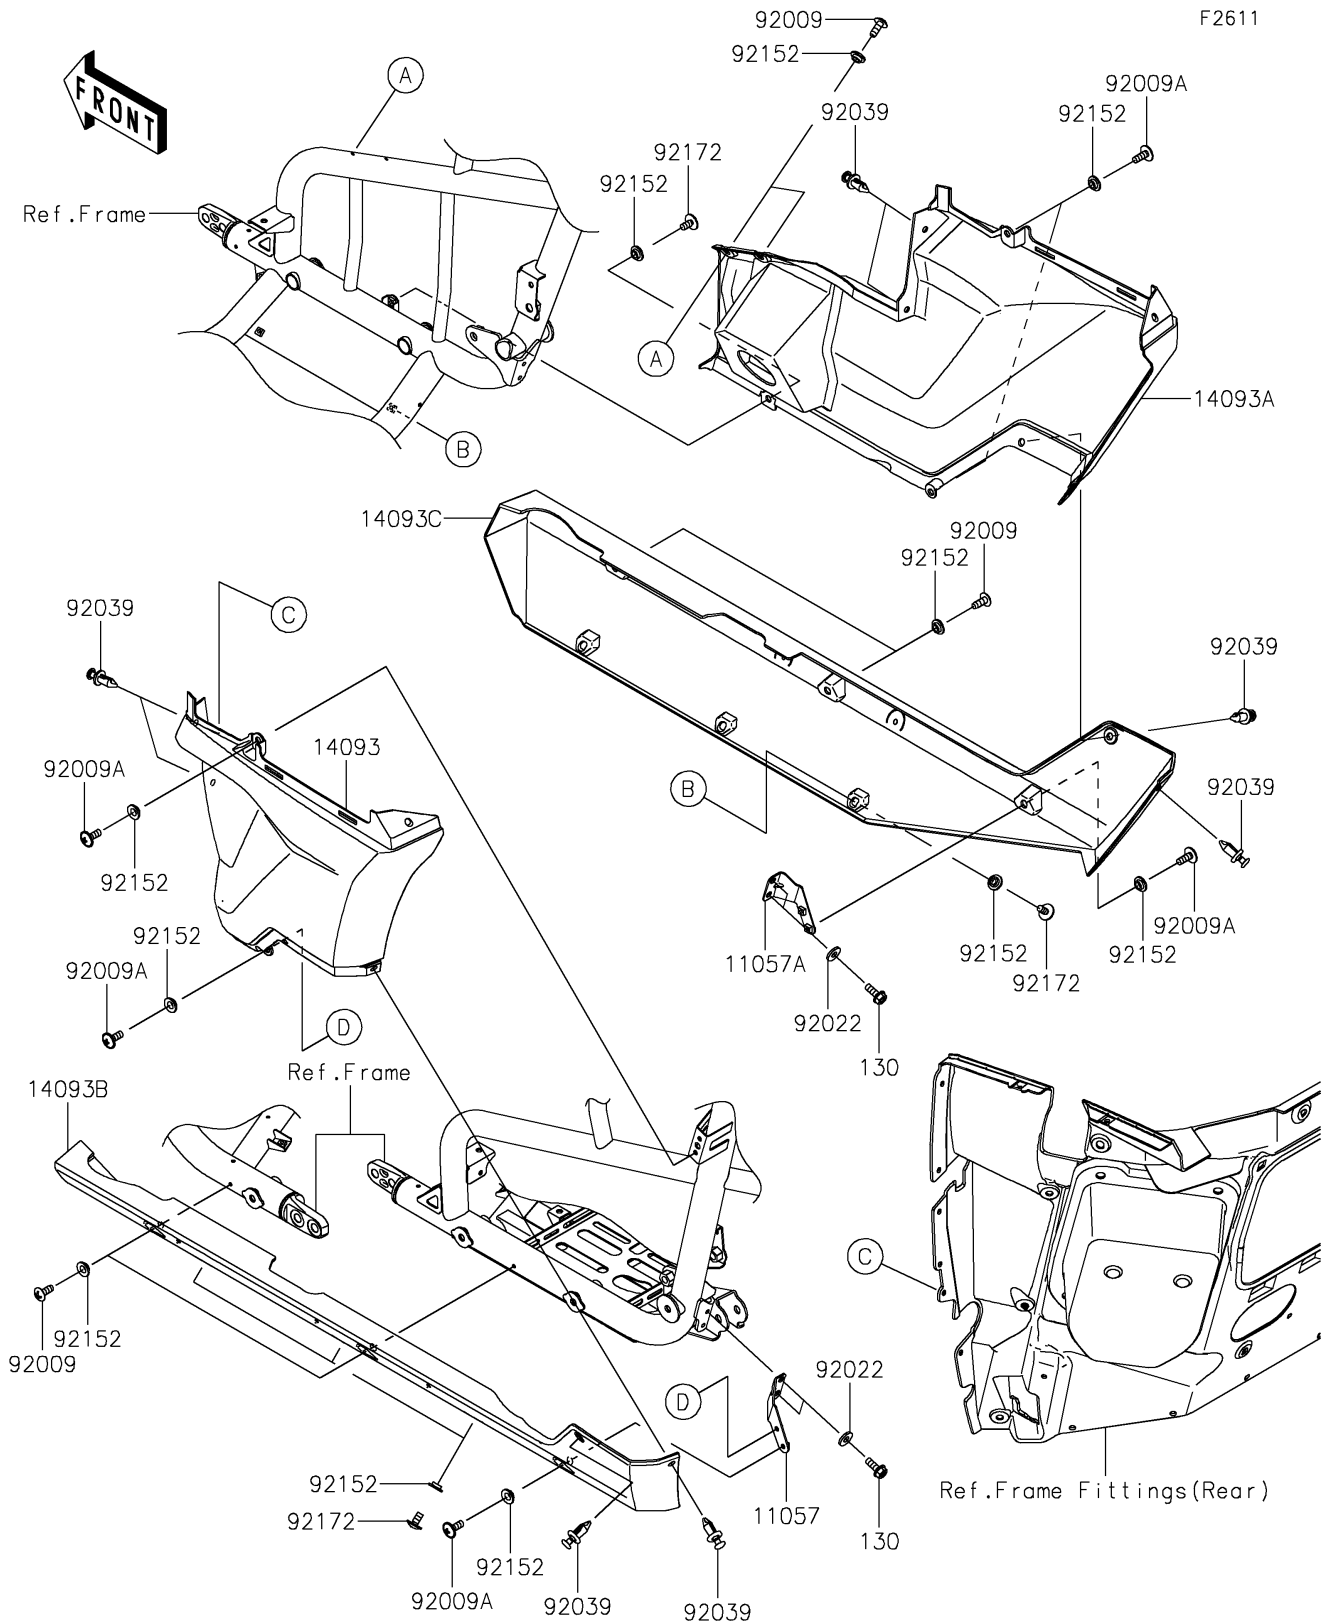

2022 TERYX KRX® 1000 SPECIAL EDITION PARTS DIAGRAM

Side Covers

2022 TERYX KRX® 1000 SPECIAL EDITION PARTS LIST

Side Covers

ITEM NAME	PART NUMBER	QUANTITY
BRACKET,SIDE COVER,LH (Ref # 11057)	11057-4181	1
BRACKET,SIDE COVER,RH (Ref # 11057A)	11057-4182	1
COVER,SIDE,RR,LH (Ref # 14093)	14093-0825	1
COVER,SIDE,RR,RH (Ref # 14093A)	14093-0826	1
COVER,SIDE,LWR,LH (Ref # 14093B)	14093-0827	1
COVER,SIDE,LWR,RH (Ref # 14093C)	14093-0828	1
SCREW,TAPPING,6X16 (Ref # 92009)	92009-1166	6
SCREW,6X16 (Ref # 92009A)	92009-1621	6
WASHER,6.5X16X2 (Ref # 92022)	92022-1565	4
RIVET (Ref # 92039)	92039-0776	8
COLLAR,6.3X9.5X4.1 (Ref # 92152)	92152-1571	19
SCREW,6X12 (Ref # 92172)	92172-0853	7
BOLT-FLANGED,6X16 (Ref # 130)	130BA0616	4