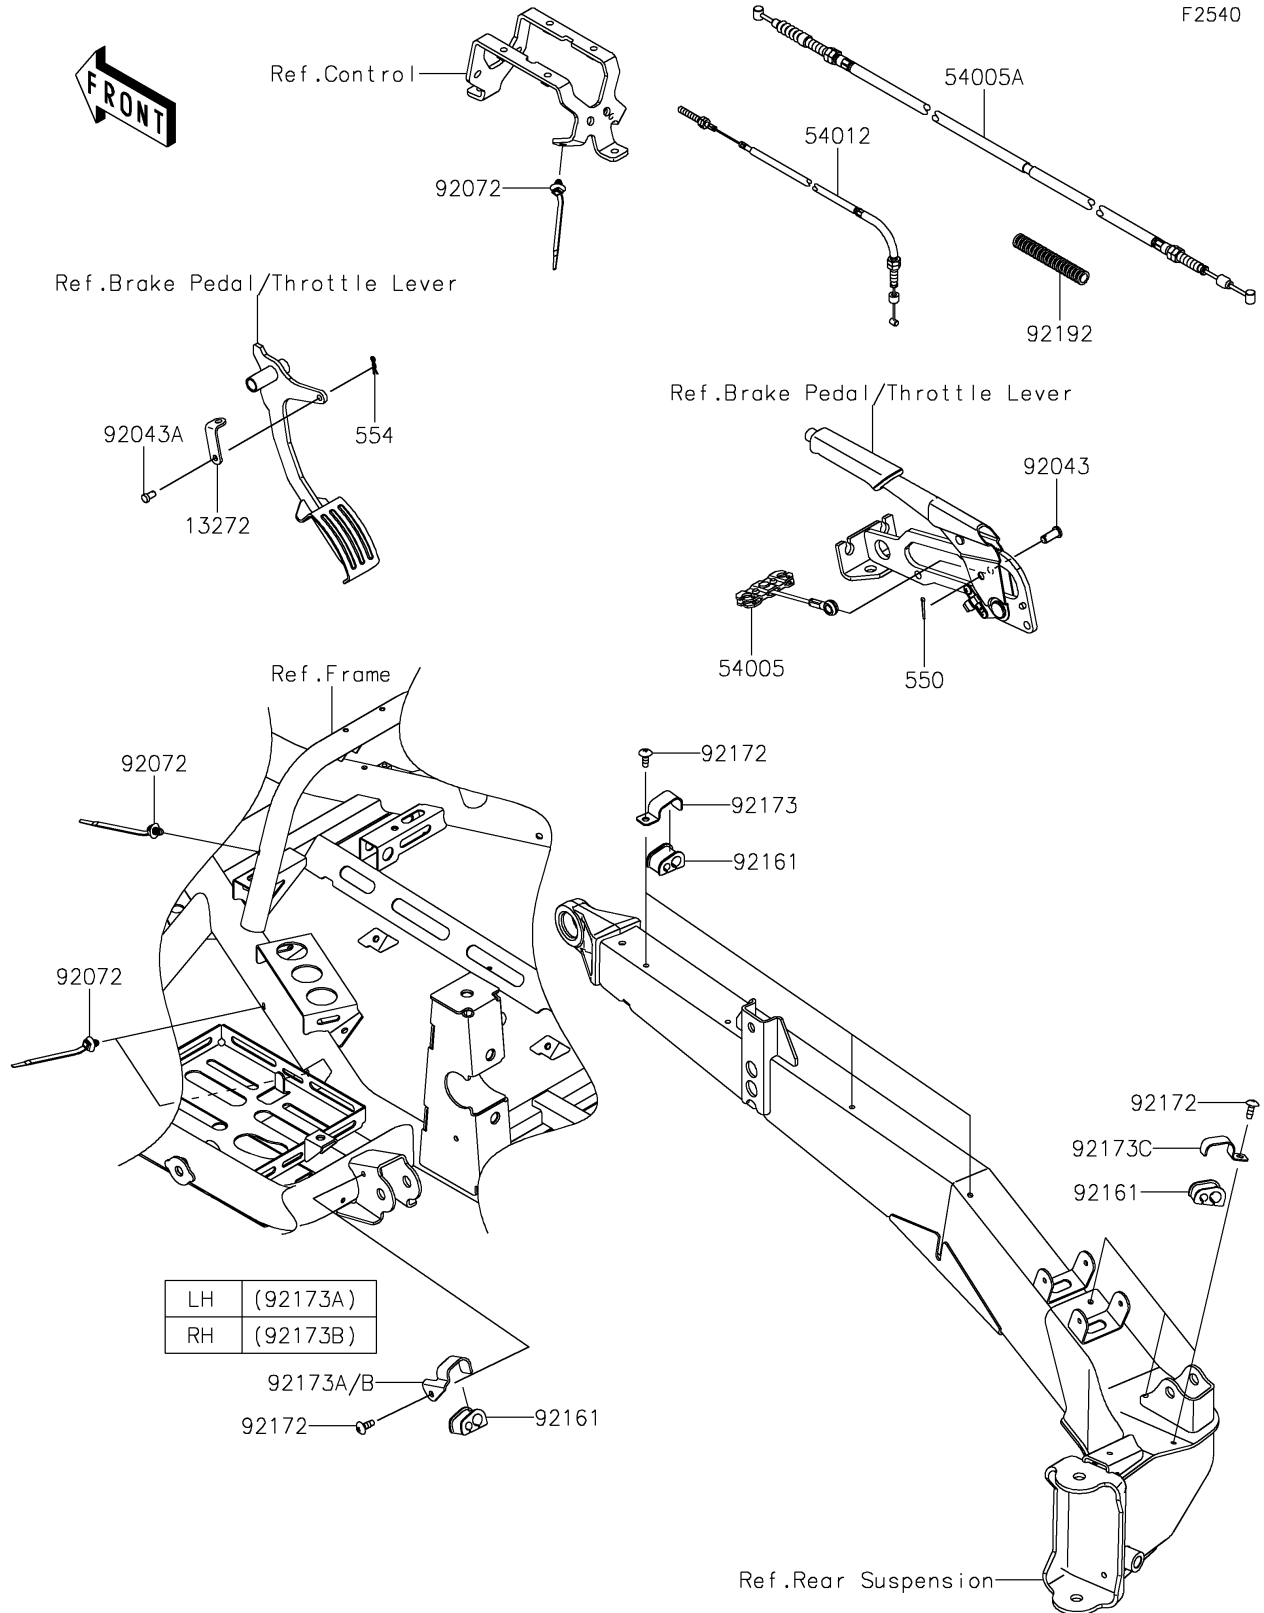

# 2022 TERYX KRX® 1000 SPECIAL EDITION PARTS DIAGRAM

## Cables

## 2022 TERYX KRX® 1000 SPECIAL EDITION PARTS LIST

### Cables

ITEM NAME	PART NUMBER	QUANTITY
PLATE (Ref # 13272)	13272-2637	1
CABLE-BRAKE,PARKING BRAKE (Ref # 54005)	54005-0312	1
CABLE-BRAKE,PARKING BRAKE (Ref # 54005A)	54005-0313	2
CABLE-THROTTLE (Ref # 54012)	54012-0680	1
PIN (Ref # 92043)	92043-1039	1
PIN,6X9 (Ref # 92043A)	92043-1626	1
BAND,OS170-FT7(BLACK) (Ref # 92072)	92072-1414	8
DAMPER (Ref # 92161)	92161-2174	14
SCREW,TAPPING,6X16 (Ref # 92172)	92172-0739	14
CLAMP (Ref # 92173)	92173-1991	6
CLAMP,LH (Ref # 92173A)	92173-1992	1
CLAMP,RH (Ref # 92173B)	92173-1993	1
CLAMP (Ref # 92173C)	92173-2097	6
TUBE,CORRUGATED,L=100 (Ref # 92192)	92192-3809	1
PIN-COTTER,2.5X18 (Ref # 550)	550AA2518	1
PIN-SNAP,1.2X21.2 (Ref # 554)	554DA0600	1