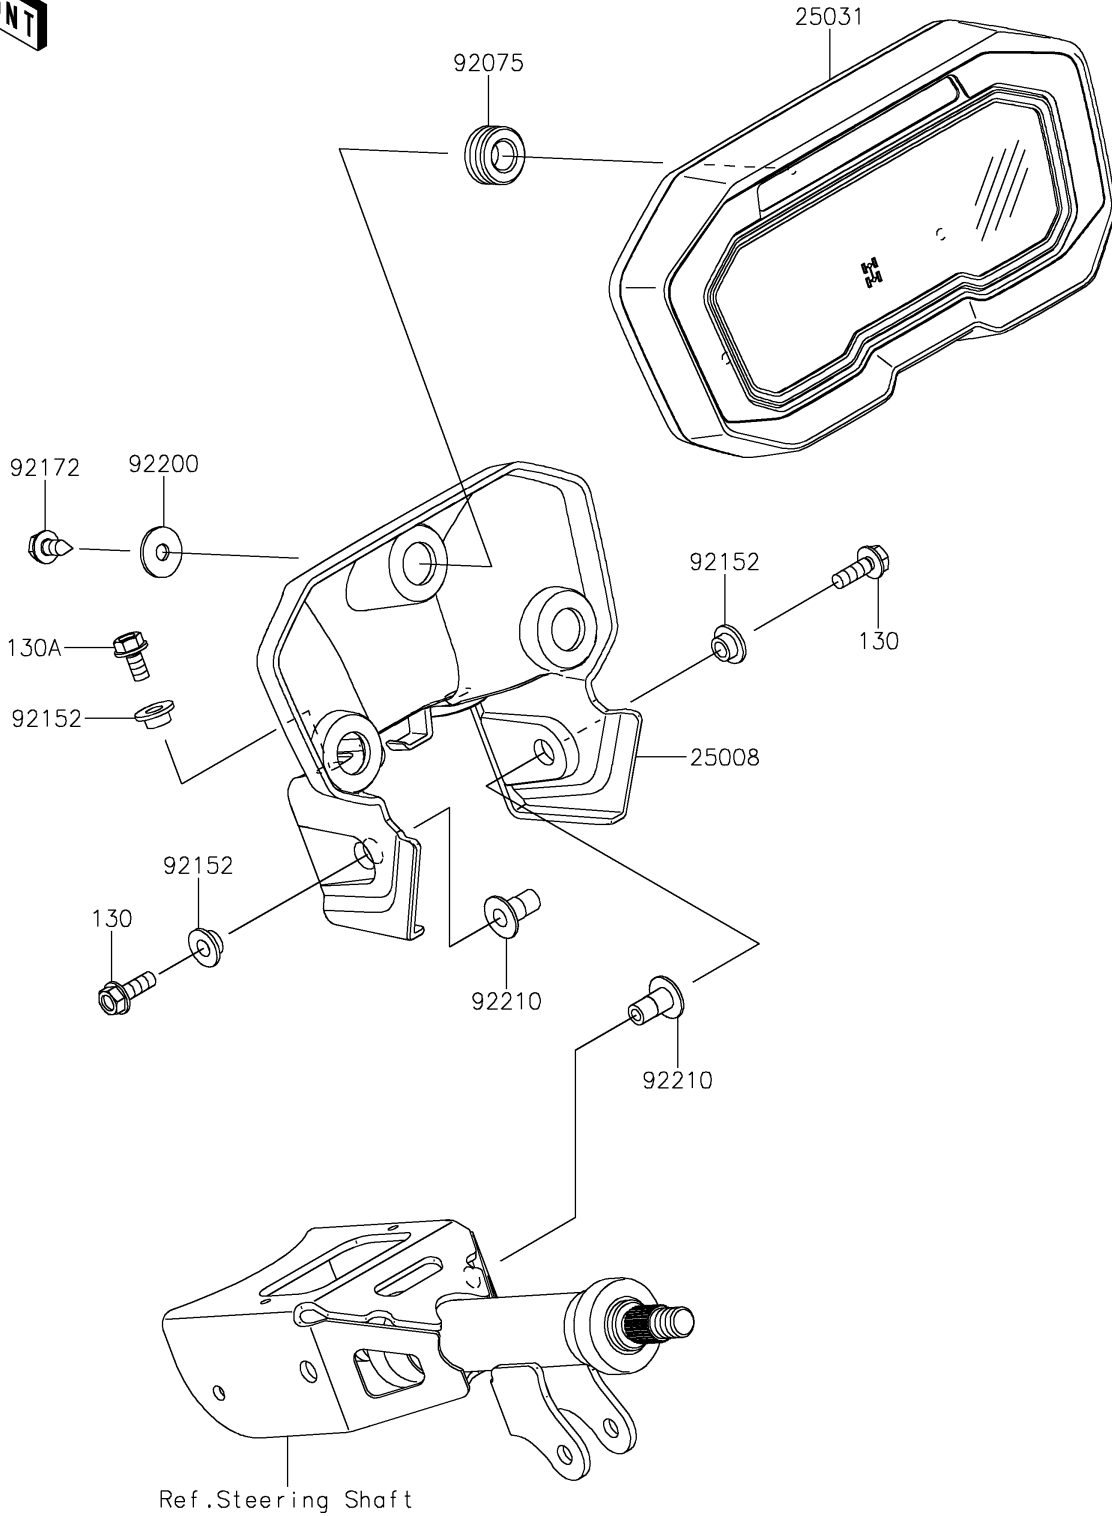

# 2022 TERYX KRX® 1000 SPECIAL EDITION PARTS DIAGRAM

Meter(s)

F2530

## 2022 TERYX KRX® 1000 SPECIAL EDITION PARTS LIST

Meter(s)

ITEM NAME	PART NUMBER	QUANTITY
BRACKET-METER (Ref # 25008)	25008-0049	1
METER-ASSY,LCD (Ref # 25031)	25031-1294	1
DAMPER (Ref # 92075)	92075-1898	3
COLLAR,6.5X10X6.2 (Ref # 92152)	92152-1511	4
SCREW,TAPPING,6X16 (Ref # 92172)	92172-1313	3
WASHER,6.5X20X1.6 (Ref # 92200)	92200-0283	3
NUT,METER BKT SIDE (Ref # 92210)	92210-1760	2
BOLT-FLANGED,6X18 (Ref # 130)	130BA0618	2
BOLT-FLANGED,6X12 (Ref # 130A)	130CA0612	2