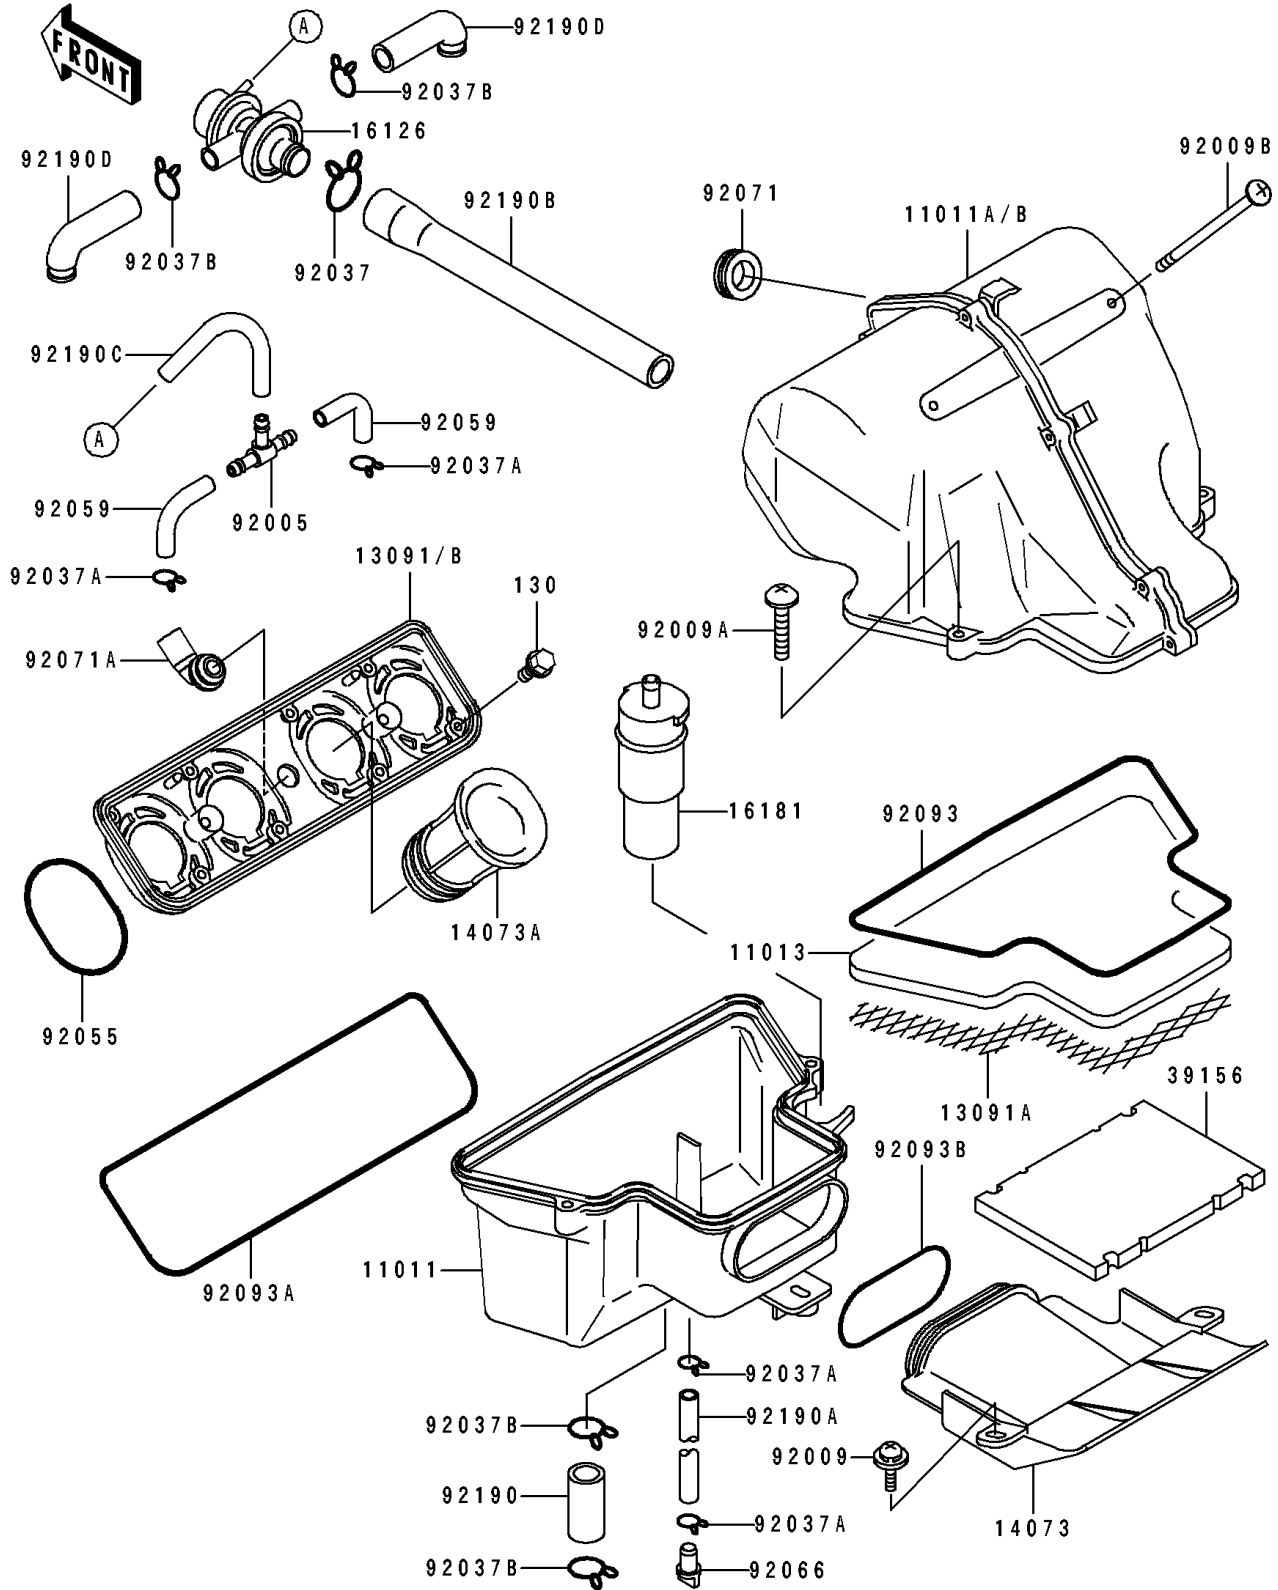

1993 Ninja® ZX™ -6 PARTS DIAGRAM

Air Filter

E1130

1993 Ninja® ZX™ -6 PARTS LIST

Air Filter

ITEM NAME	PART NUMBER	QUANTITY
CASE-AIR FILTER,LWR (Ref # 11011)	11011-1328	1
CASE-AIR FILTER,UPP (Ref # 11011B)	11011-1376	1
ELEMENT-AIR FILTER (Ref # 11013)	11013-1189	1
HOLDER,AIR FILTER (Ref # 13091)	13091-1657	1
HOLDER,ELEMENT (Ref # 13091A)	13091-1658	1
HOLDER (Ref # 13091B)	13091-1672	1
DUCT,AIR INTAKE (Ref # 14073)	14073-1424	1
DUCT,CARBURETOR (Ref # 14073A)	14073-1442	4
VALVE,AIR SWITCH (Ref # 16126)	16126-1144	1
TANK-RESONATOR (Ref # 16181)	16181-1058	1
PAD (Ref # 39156)	39156-1213	1
FITTING,TUBE,T-TYPE (Ref # 92005)	92005-1017	1
SCREW-PAN-WSP-CROS,6X16 (Ref # 92009)	92009-1283	2
SCREW,6X35 (Ref # 92009A)	92009-1589	2
SCREW,6X144 (Ref # 92009B)	92009-1622	2
CLAMP,TUBE (Ref # 92037)	92037-1076	1
CLAMP (Ref # 92037A)	92037-1712	4
CLAMP,TUBE (Ref # 92037B)	92037-213	4
RING-O,67.7X3.1 (Ref # 92055)	92055-1434	4
TUBE,4X9X80 (Ref # 92059)	92059-1365	2
PLUG,DRAIN (Ref # 92066)	92066-1211	1
GROMMET,AIR FILTER (Ref # 92071)	92071-1028	1
GROMMET,AIR FILTER (Ref # 92071A)	92071-1114	1
SEAL,AIR FILTER CASE (Ref # 92093)	92093-1301	1
SEAL,AIR FILTER HOLDER (Ref # 92093A)	92093-1302	1
SEAL,AIR DUCT (Ref # 92093B)	92093-1303	1
TUBE,BREATHER (Ref # 92190)	92190-1088	1
TUBE,7X10X480 (Ref # 92190A)	92190-1089	1
TUBE,VALVE-AIR FILTER (Ref # 92190B)	92190-1090	1

1993 Ninja® ZX™ -6 PARTS LIST

Air Filter

ITEM NAME	PART NUMBER	QUANTITY
TUBE,4X9X220 (Ref # 92190C)	92190-1091	1
TUBE,AIR SWITCH VALVE (Ref # 92190D)	92190-1168	2
BOLT-FLANGED (Ref # 130)	130G0516	8