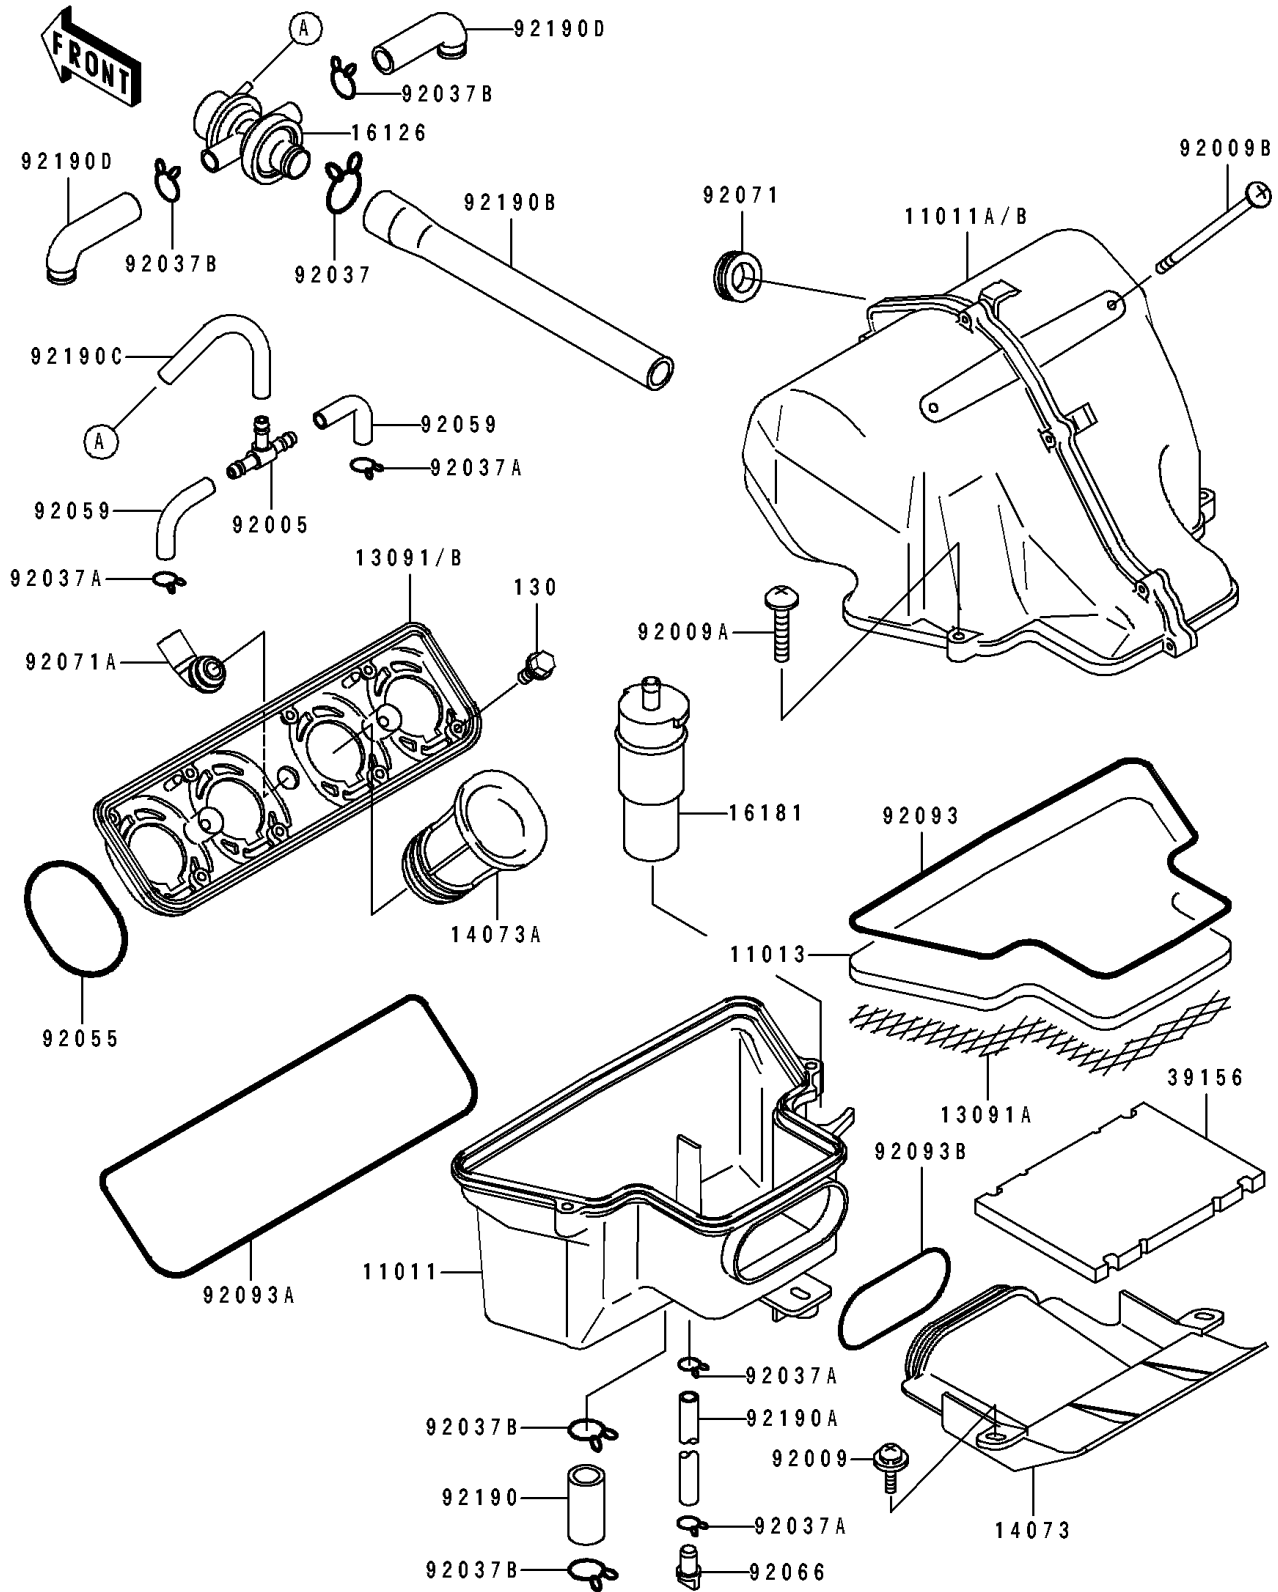

1991 Ninja® ZX™-6 PARTS DIAGRAM

Air Filter

E1130

1991 Ninja® ZX™-6 PARTS LIST

Air Filter

ITEM NAME	PART NUMBER	QUANTITY
CASE-AIR FILTER,LWR (Ref # 11011)	11011-1328	1
CASE-AIR FILTER,UPP (Ref # 11011A)	11011-1373	1
CASE-AIR FILTER,UPP (Ref # 11011B)	11011-1376	1
ELEMENT-AIR FILTER (Ref # 11013)	11013-1189	1
HOLDER,AIR FILTER (Ref # 13091)	13091-1657	1
HOLDER,ELEMENT (Ref # 13091A)	13091-1658	1
HOLDER (Ref # 13091B)	13091-1672	1
DUCT,AIR INTAKE (Ref # 14073)	14073-1424	1
DUCT,CARBURETOR (Ref # 14073A)	14073-1442	1
VALVE,AIR SWITCH (Ref # 16126)	16126-1144	1
TANK-RESONATOR (Ref # 16181)	16181-1058	1
PAD (Ref # 39156)	39156-1213	1
FITTING,TUBE,T-TYPE (Ref # 92005)	92005-1017	1
SCREW-PAN-WSP-CROS,6X16 (Ref # 92009)	92009-1283	1
SCREW,6X35 (Ref # 92009A)	92009-1589	1
SCREW,6X144 (Ref # 92009B)	92009-1622	1
CLAMP,TUBE (Ref # 92037)	92037-1076	1
CLAMP (Ref # 92037A)	92037-1712	2
CLAMP,TUBE (Ref # 92037B)	92037-213	2
RING-O,67.7X3.1 (Ref # 92055)	92055-1434	1
TUBE,4X9X80 (Ref # 92059)	92059-1365	1
PLUG,DRAIN (Ref # 92066)	92066-1211	1
GROMMET,AIR FILTER (Ref # 92071)	92071-1028	1
GROMMET,AIR FILTER (Ref # 92071A)	92071-1114	1
SEAL,AIR FILTER CASE (Ref # 92093)	92093-1301	1
SEAL,AIR FILTER HOLDER (Ref # 92093A)	92093-1302	1
SEAL,AIR DUCT (Ref # 92093B)	92093-1303	1
TUBE,BREATHER (Ref # 92190)	92190-1088	1
TUBE,7X10X480 (Ref # 92190A)	92190-1089	1

1991 Ninja® ZX™-6 PARTS LIST

Air Filter

ITEM NAME	PART NUMBER	QUANTITY
TUBE, VALVE-AIR FILTER (Ref # 92190B)	92190-1090	1
TUBE, 4X9X220 (Ref # 92190C)	92190-1091	1
TUBE, AIR SWITCH VALVE (Ref # 92190D)	92190-1168	1
BOLT-FLANGED (Ref # 130)	130G0516	1