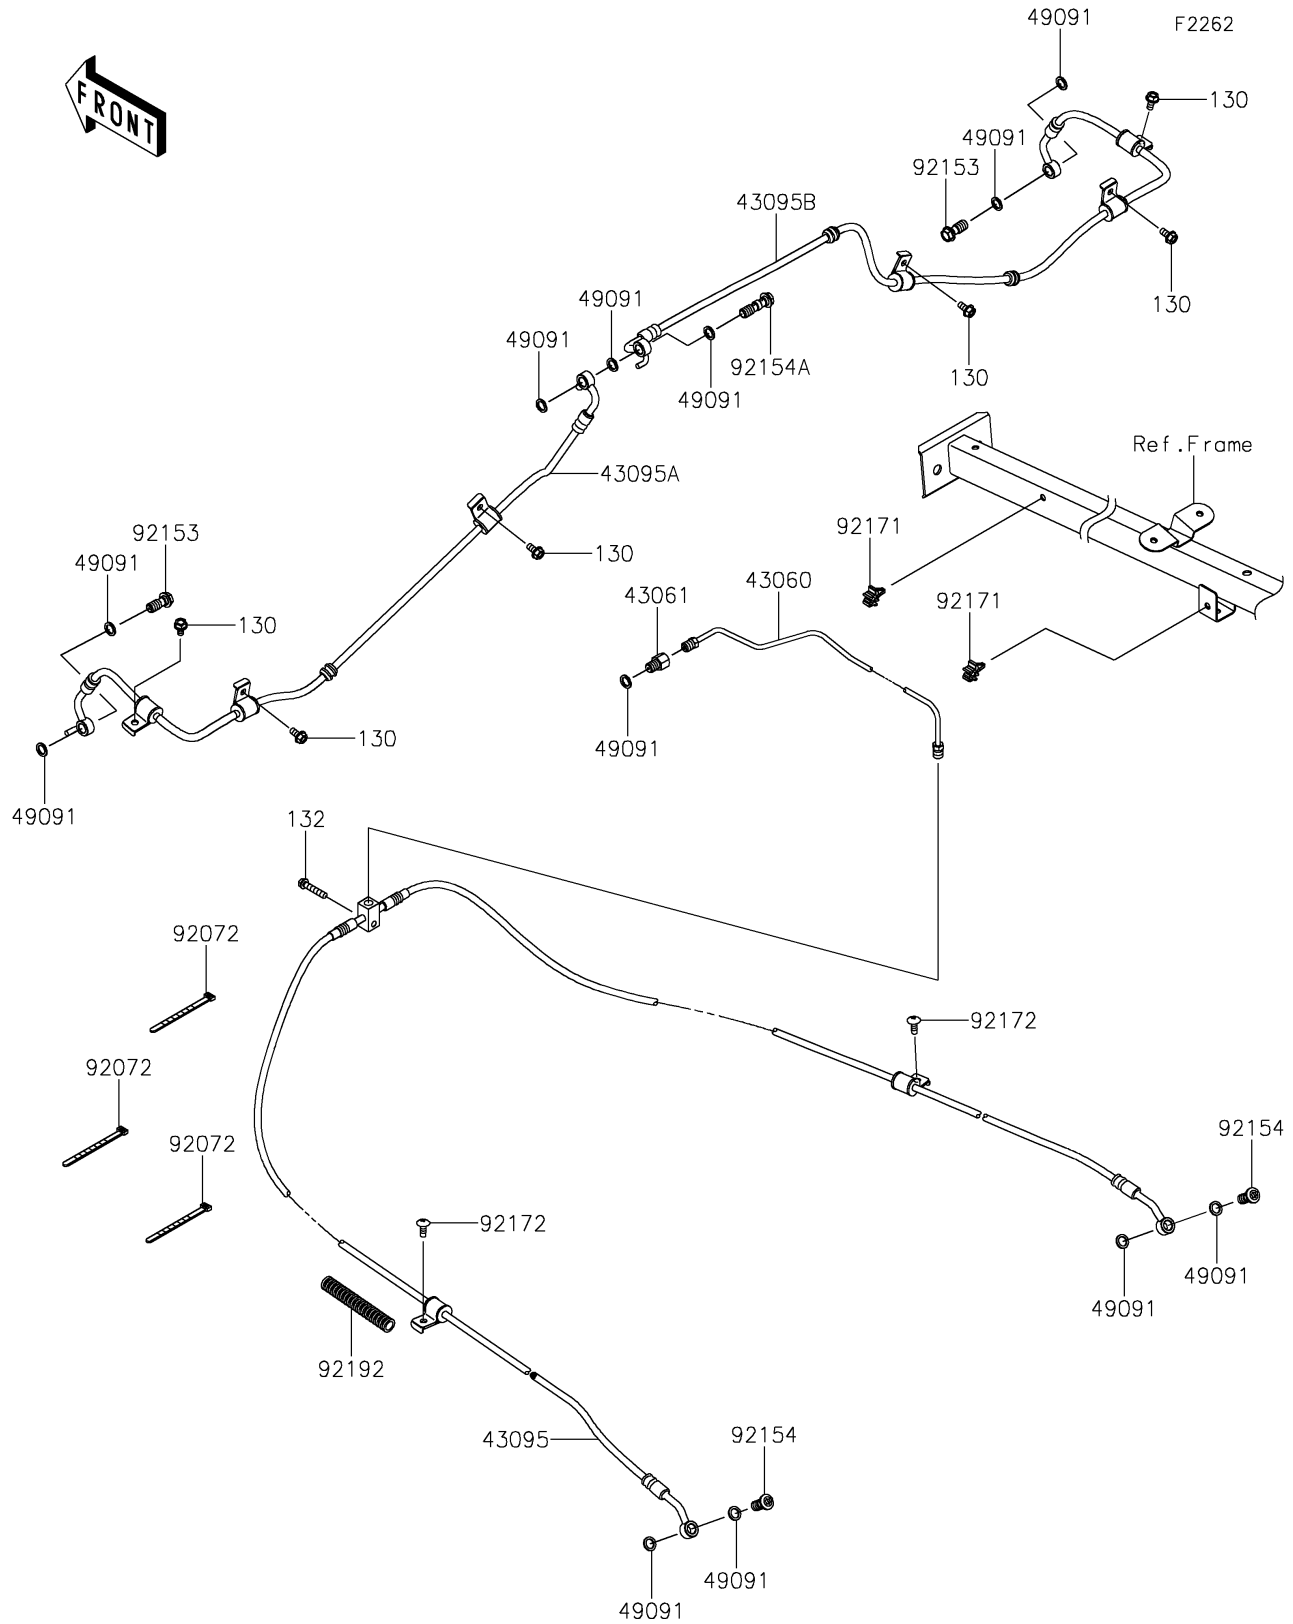

# 2022 TERYX KRX® 1000 SPECIAL EDITION PARTS DIAGRAM

## Brake Piping

## 2022 TERYX KRX® 1000 SPECIAL EDITION PARTS LIST

### Brake Piping

ITEM NAME	PART NUMBER	QUANTITY
PIPE-BRAKE (Ref # 43060)	43060-0349	1
JOINT-BRAKE,M/C (Ref # 43061)	43061-0302	1
HOSE-BRAKE,RR (Ref # 43095)	43095-1746	1
HOSE-BRAKE,FR,LH (Ref # 43095A)	43095-1776	1
HOSE-BRAKE,FR,RH (Ref # 43095B)	43095-1777	1
WASHER-SEAL,10.1X14.5X1.5 (Ref # 49091)	49091-0001	12
BAND,L=123 (Ref # 92072)	92072-030	6
BOLT,OIL,L=23 (Ref # 92153)	92153-1419	2
BOLT,HEXALOBULAR,10X21 (Ref # 92154)	92154-1328	2
BOLT,OIL,10X34.5 (Ref # 92154A)	92154-1398	1
CLAMP (Ref # 92171)	92171-0805	2
SCREW,TAPPING,6X16 (Ref # 92172)	92172-0739	2
TUBE,CORRUGATED,L=100 (Ref # 92192)	92192-3809	1
BOLT-FLANGED,6X12 (Ref # 130)	130CA0612	6
BOLT-FLANGED-SMALL,6X30 (Ref # 132)	132BA0630	1