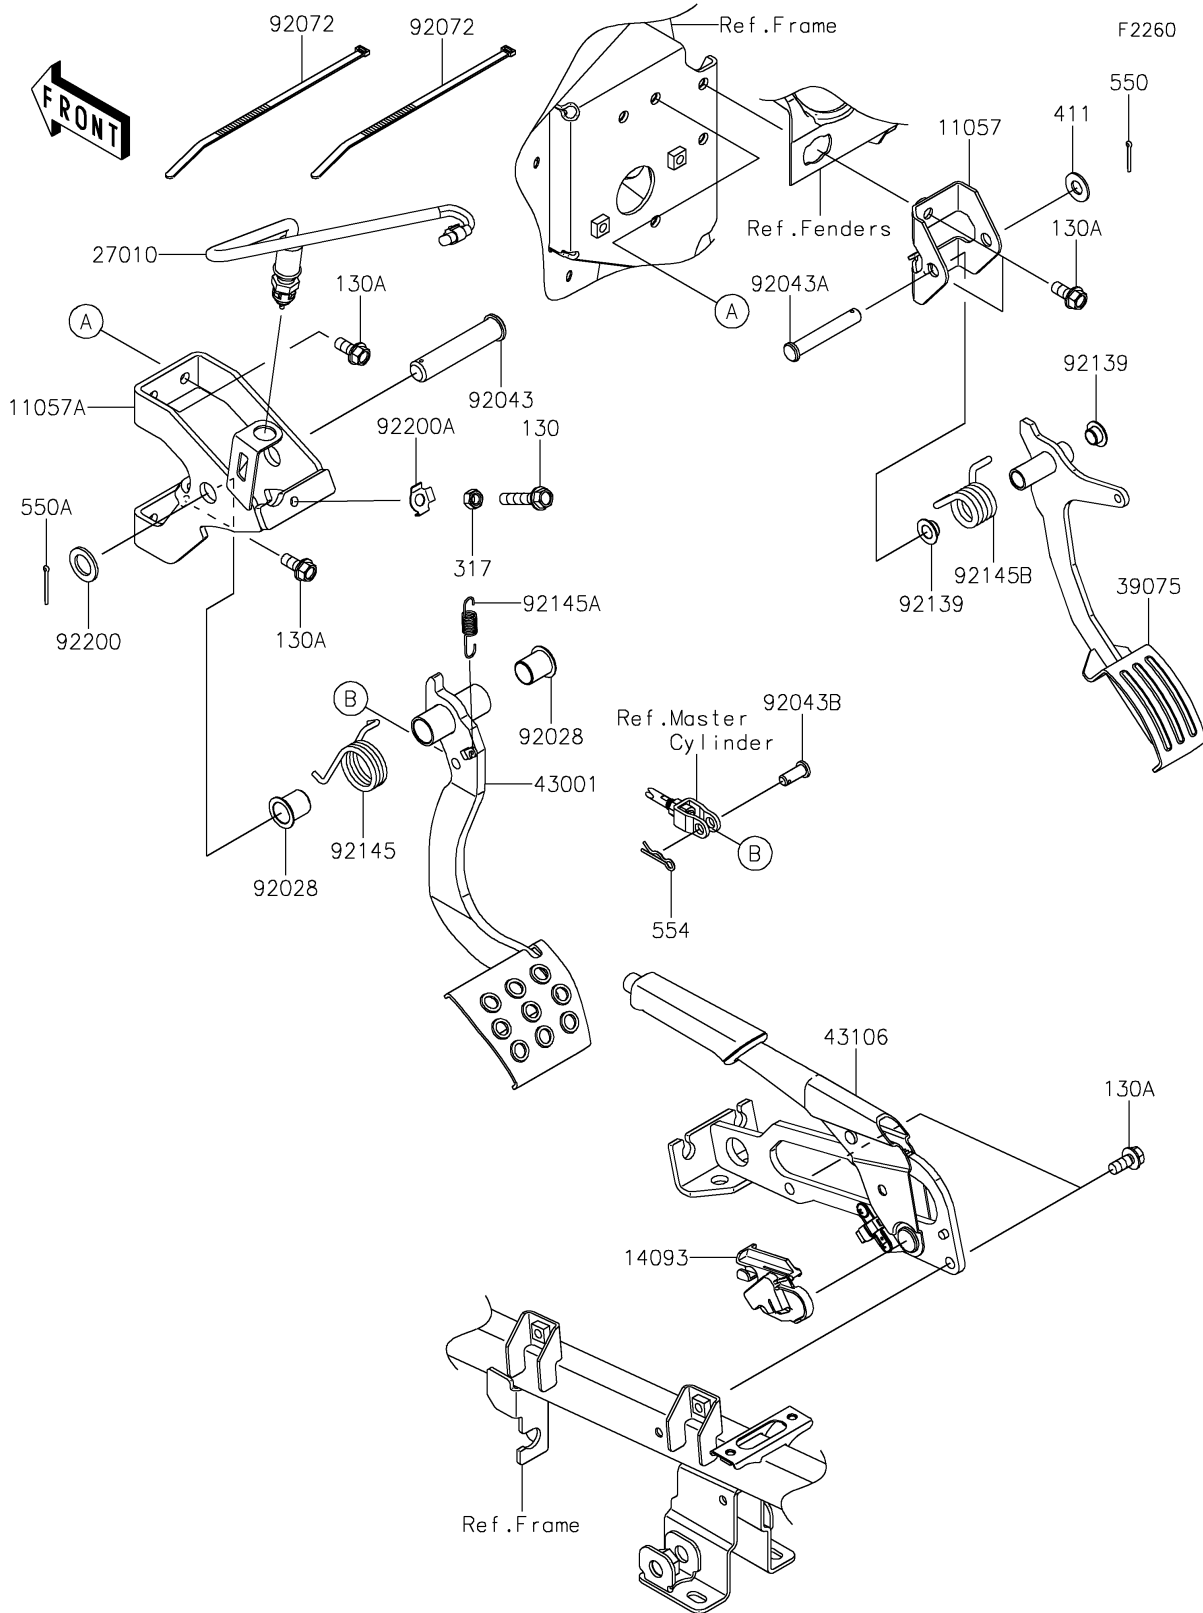

2022 TERYX KRX® 1000 SPECIAL EDITION PARTS DIAGRAM

Brake Pedal/Throttle Lever

2022 TERYX KRX® 1000 SPECIAL EDITION PARTS LIST

Brake Pedal/Throttle Lever

ITEM NAME	PART NUMBER	QUANTITY
BRACKET,THROTTLE PEDAL (Ref # 11057)	11057-2098	1
BRACKET,BRAKE PEDAL (Ref # 11057A)	11057-2099	1
COVER,SWITCH (Ref # 14093)	14093-1021	1
SWITCH,BRAKE (Ref # 27010)	27010-0724	1
LEVER-THROTTLE (Ref # 39075)	39075-0027	1
LEVER-BRAKE (Ref # 43001)	43001-0767	1
LEVER-ASSY-PARKING BRAKE (Ref # 43106)	43106-0008	1
BUSHING (Ref # 92028)	92028-1571	2
PIN,16X78 (Ref # 92043)	92043-0917	1
PIN (Ref # 92043A)	92043-0996	1
PIN (Ref # 92043B)	92043-1039	1
BAND,L=292.1 (Ref # 92072)	92072-3509	2
BUSHING (Ref # 92139)	92139-0230	2
SPRING (Ref # 92145)	92145-1849	1
SPRING (Ref # 92145A)	92145-1884	1
SPRING (Ref # 92145B)	92145-1909	1
WASHER,16X26X2.3 (Ref # 92200)	92200-0043	1
WASHER,8.5X17X0.8 (Ref # 92200A)	92200-0993	1
BOLT-FLANGED,8X40 (Ref # 130)	130BA0840	1
BOLT-FLANGED,8X18 (Ref # 130A)	130CA0818	7
NUT-HEX-SMALL,8MM (Ref # 317)	317BA0800	1
WASHER-PLAIN,10MM (Ref # 411)	411AA1000	1
PIN-COTTER,2.5X18 (Ref # 550)	550AA2518	1
PIN-COTTER,2.5X25 (Ref # 550A)	550AA2525	1
PIN-SNAP,10MM (Ref # 554)	554DA1000	1