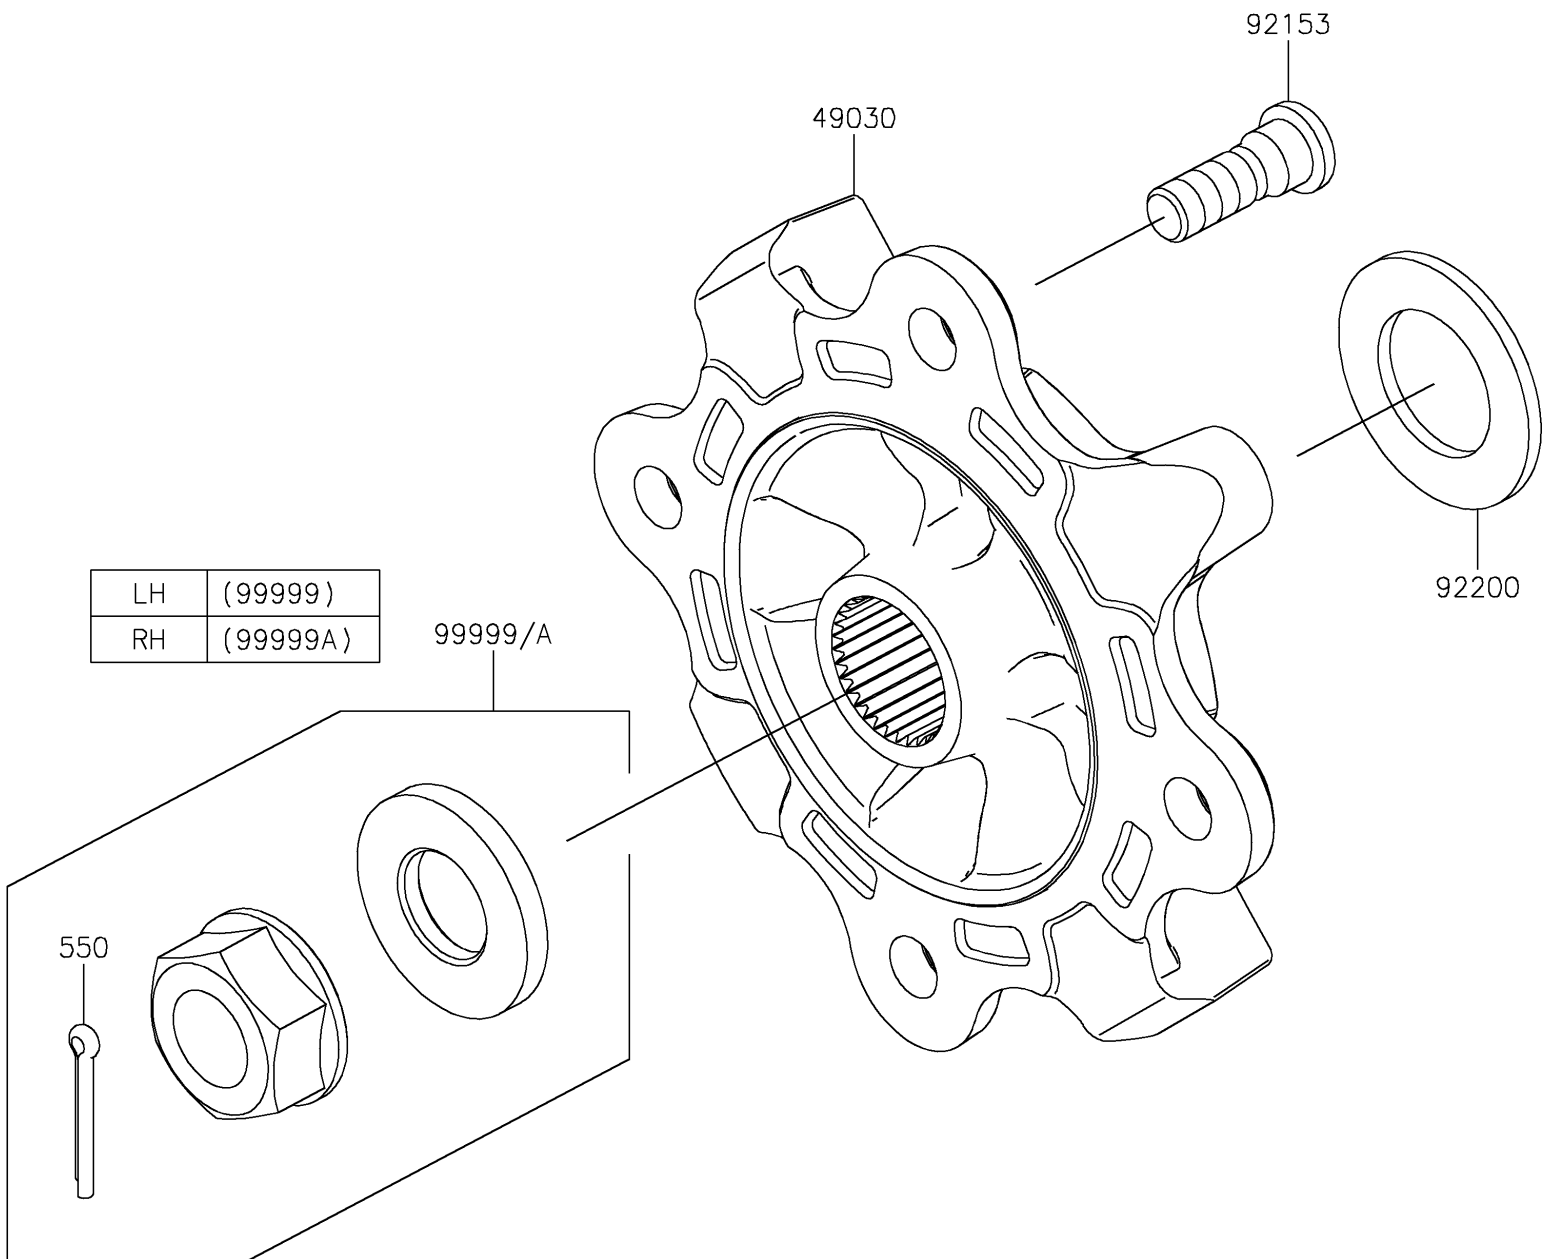

2022 TERYX KRX® 1000 SPECIAL EDITION PARTS DIAGRAM

Rear Hubs/Brakes

F2240

2022 TERYX KRX® 1000 SPECIAL EDITION PARTS LIST

Rear Hubs/Brakes

ITEM NAME	PART NUMBER	QUANTITY
HUB,FR (Ref # 49030)	49030-0566	2
BOLT,12MM (Ref # 92153)	92153-1915	8
WASHER,33X56X3.5 (Ref # 92200)	92200-2332	2
KIT,RR(LH) AXLE NUT (Ref # 99999)	99999-0726	1
KIT,RR(RH) AXLE NUT (Ref # 99999A)	99999-0727	1
PIN-COTTER,4.0X30 (Ref # 550)	550AA4030	2