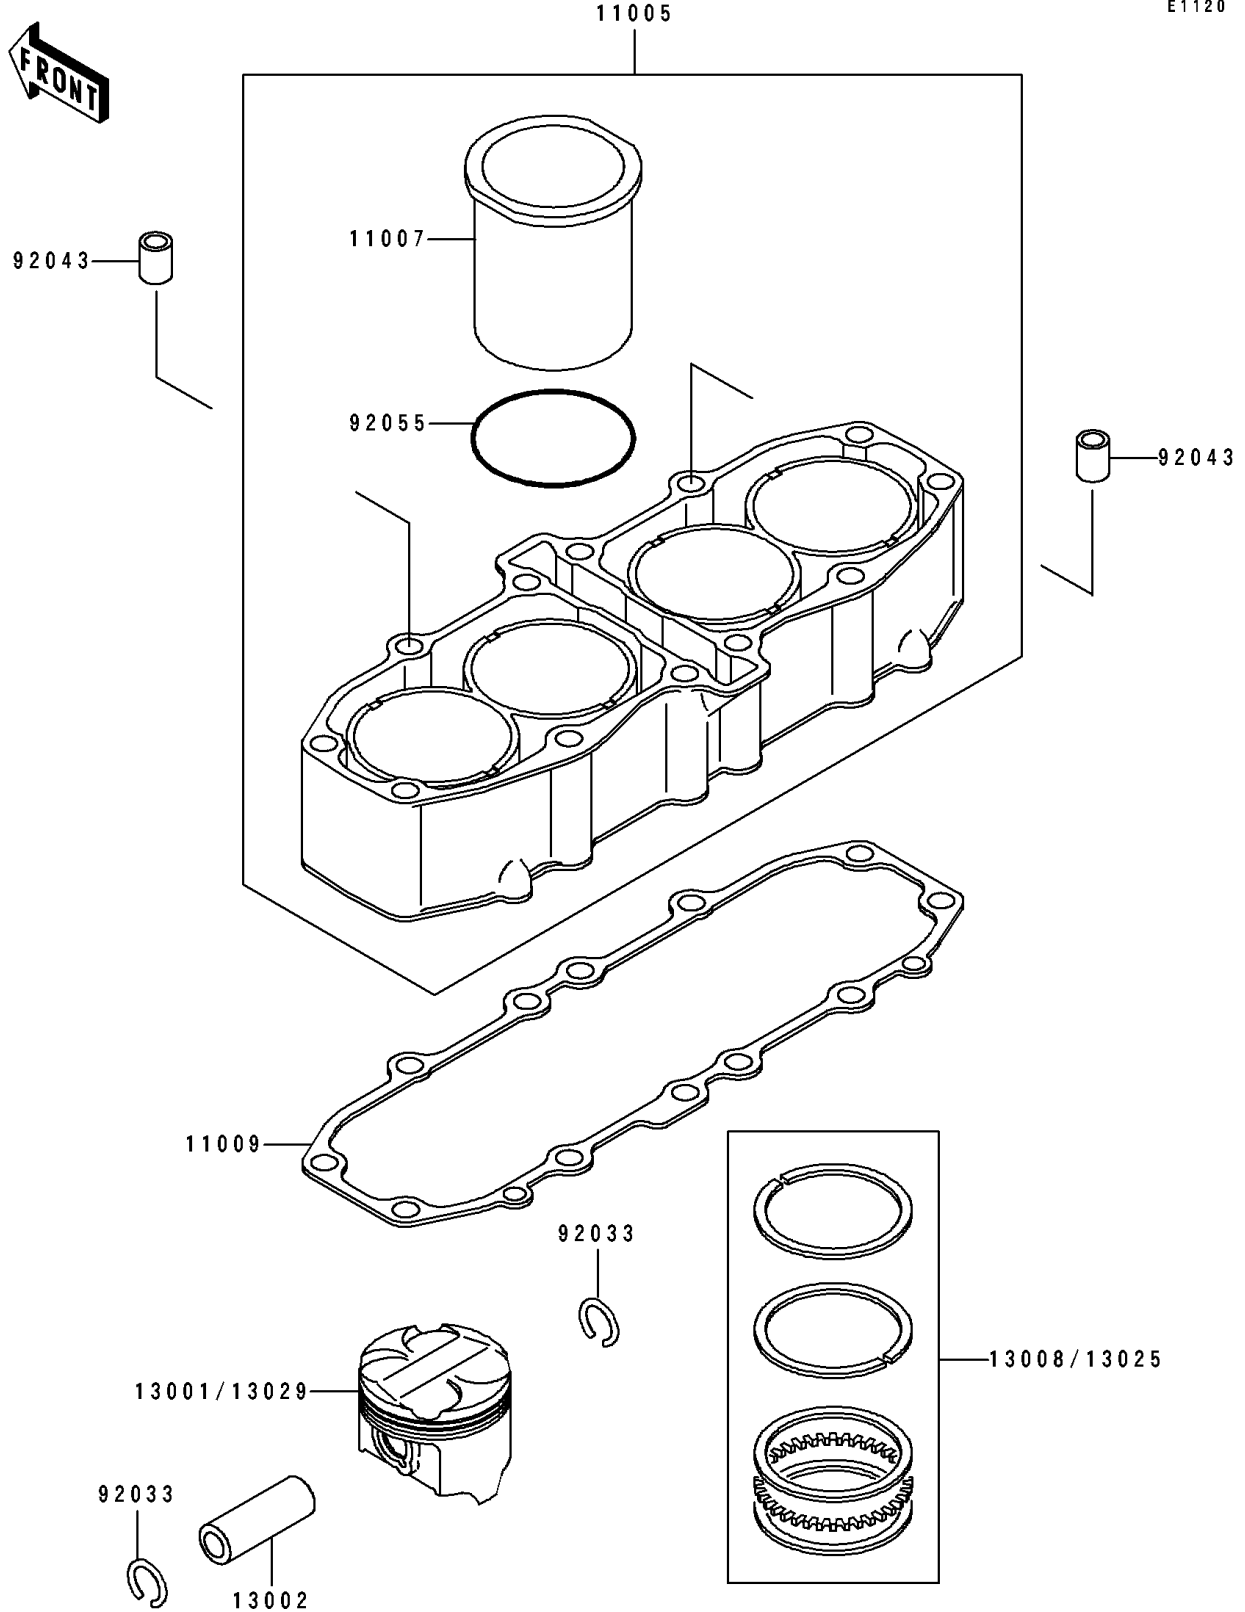

1993 Ninja® ZX™ -6 PARTS DIAGRAM

Cylinder/Piston

E1120

1993 Ninja® ZX™ -6 PARTS LIST

Cylinder/Piston

ITEM NAME	PART NUMBER	QUANTITY
CYLINDER-ENGINE (Ref # 11005)	11005-1617	1
LINER-CYLINDER (Ref # 11007)	11007-1109	4
GASKET,CYLINDER BASE (Ref # 11009)	11009-1855	1
PISTON-ENGINE,STD (Ref # 13001)	13001-1348	4
PIN-PISTON (Ref # 13002)	13002-1003	4
RING-SET-PISTON,STD (Ref # 13008)	13008-1128	4
RING-SET-PISTON L,O/S 0.50 (Ref # 13025)	13025-1101	AR
PISTON-ENGINE L,O/S 0.50 (Ref # 13029)	13029-1202	AR
RING-SNAP,PISTON PIN (Ref # 92033)	92033-1161	8
PIN,10.1X12X14 (Ref # 92043)	92043-4009	2
RING-O,70.6X2.4 (Ref # 92055)	92055-1467	4