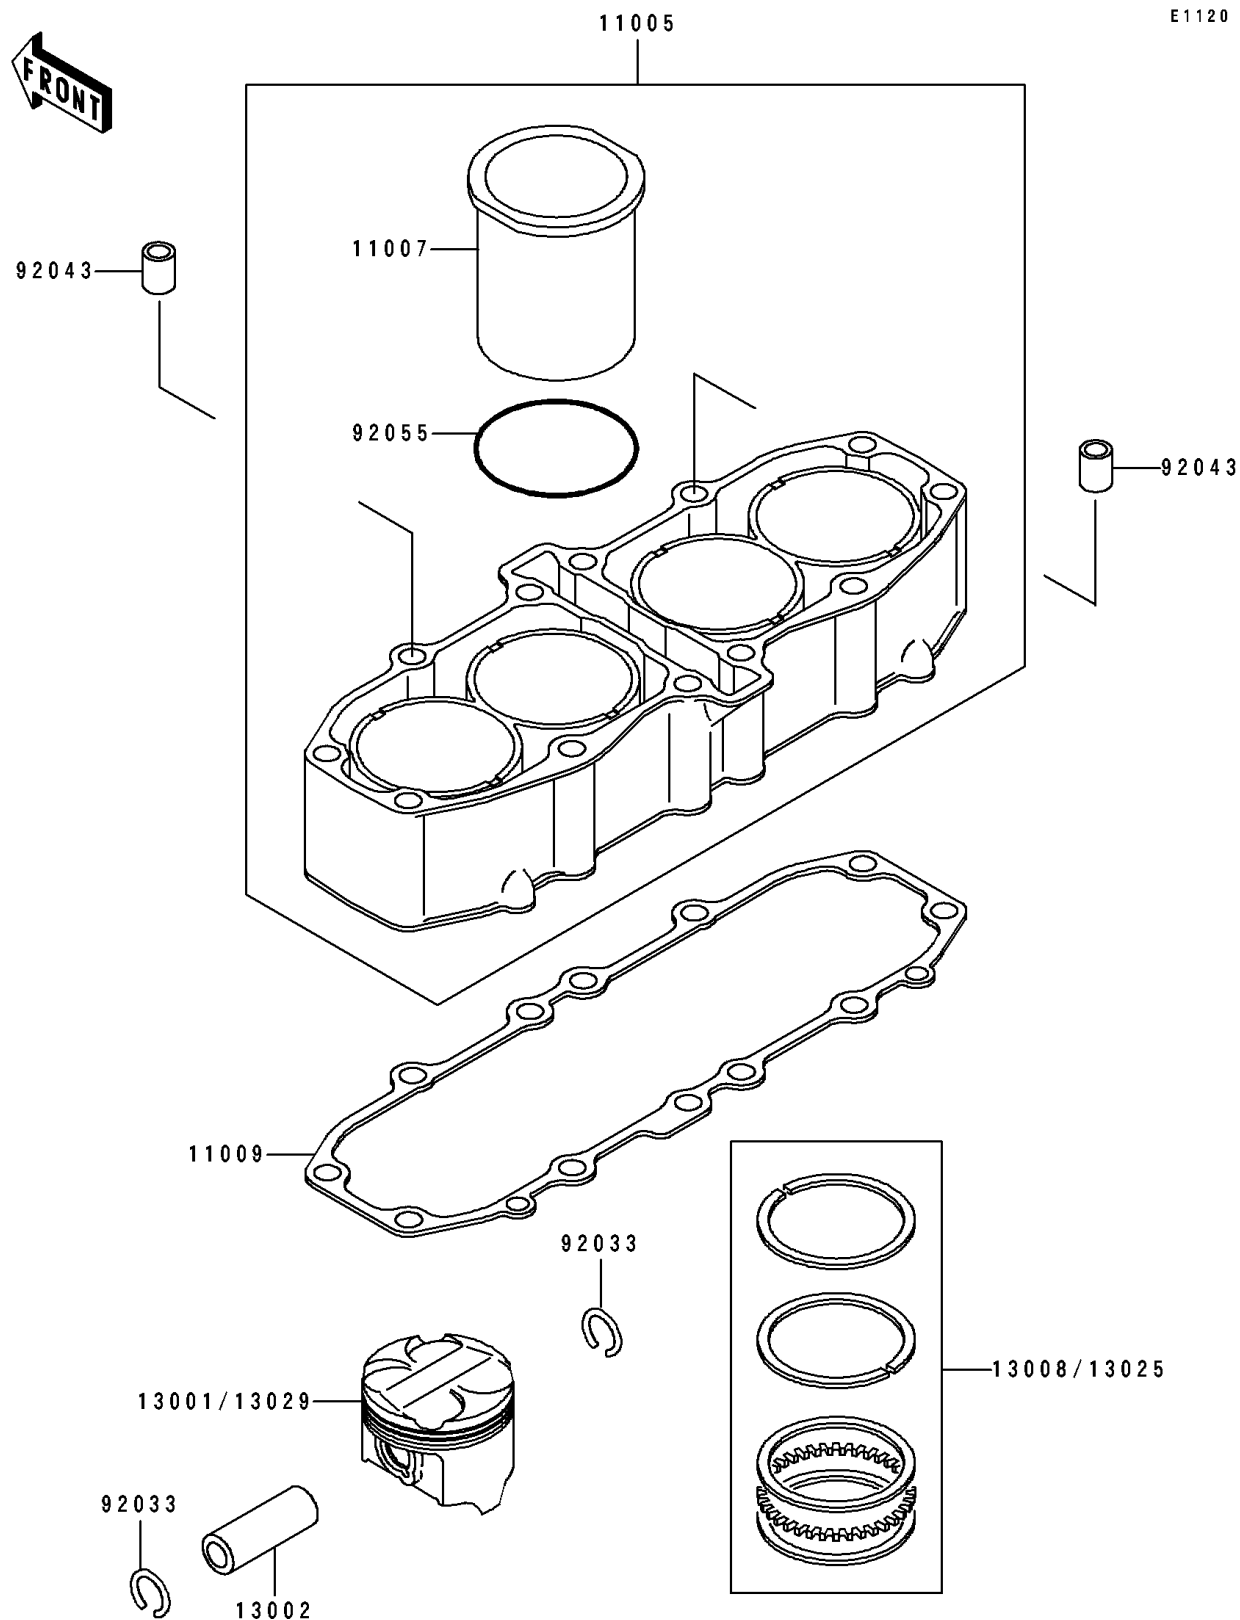

1991 Ninja® ZX™-6 PARTS DIAGRAM

Cylinder/Piston

E1120

1991 Ninja® ZX™-6 PARTS LIST

Cylinder/Piston

ITEM NAME	PART NUMBER	QUANTITY
CYLINDER-ENGINE (Ref # 11005)	11005-1617	1
LINER-CYLINDER (Ref # 11007)	11007-1109	1
GASKET,CYLINDER BASE (Ref # 11009)	11009-1855	1
PISTON-ENGINE,STD (Ref # 13001)	13001-1348	1
PIN-PISTON (Ref # 13002)	13002-1003	1
RING-SET-PISTON,STD (Ref # 13008)	13008-1128	1
RING-SET-PISTON L,O/S 0.50 (Ref # 13025)	13025-1101	1
PISTON-ENGINE L,O/S 0.50 (Ref # 13029)	13029-1202	1
RING-SNAP,PISTON PIN (Ref # 92033)	92033-1161	1
PIN,10.1X12X14 (Ref # 92043)	92043-4009	1
RING-O,70.6X2.4 (Ref # 92055)	92055-1467	1