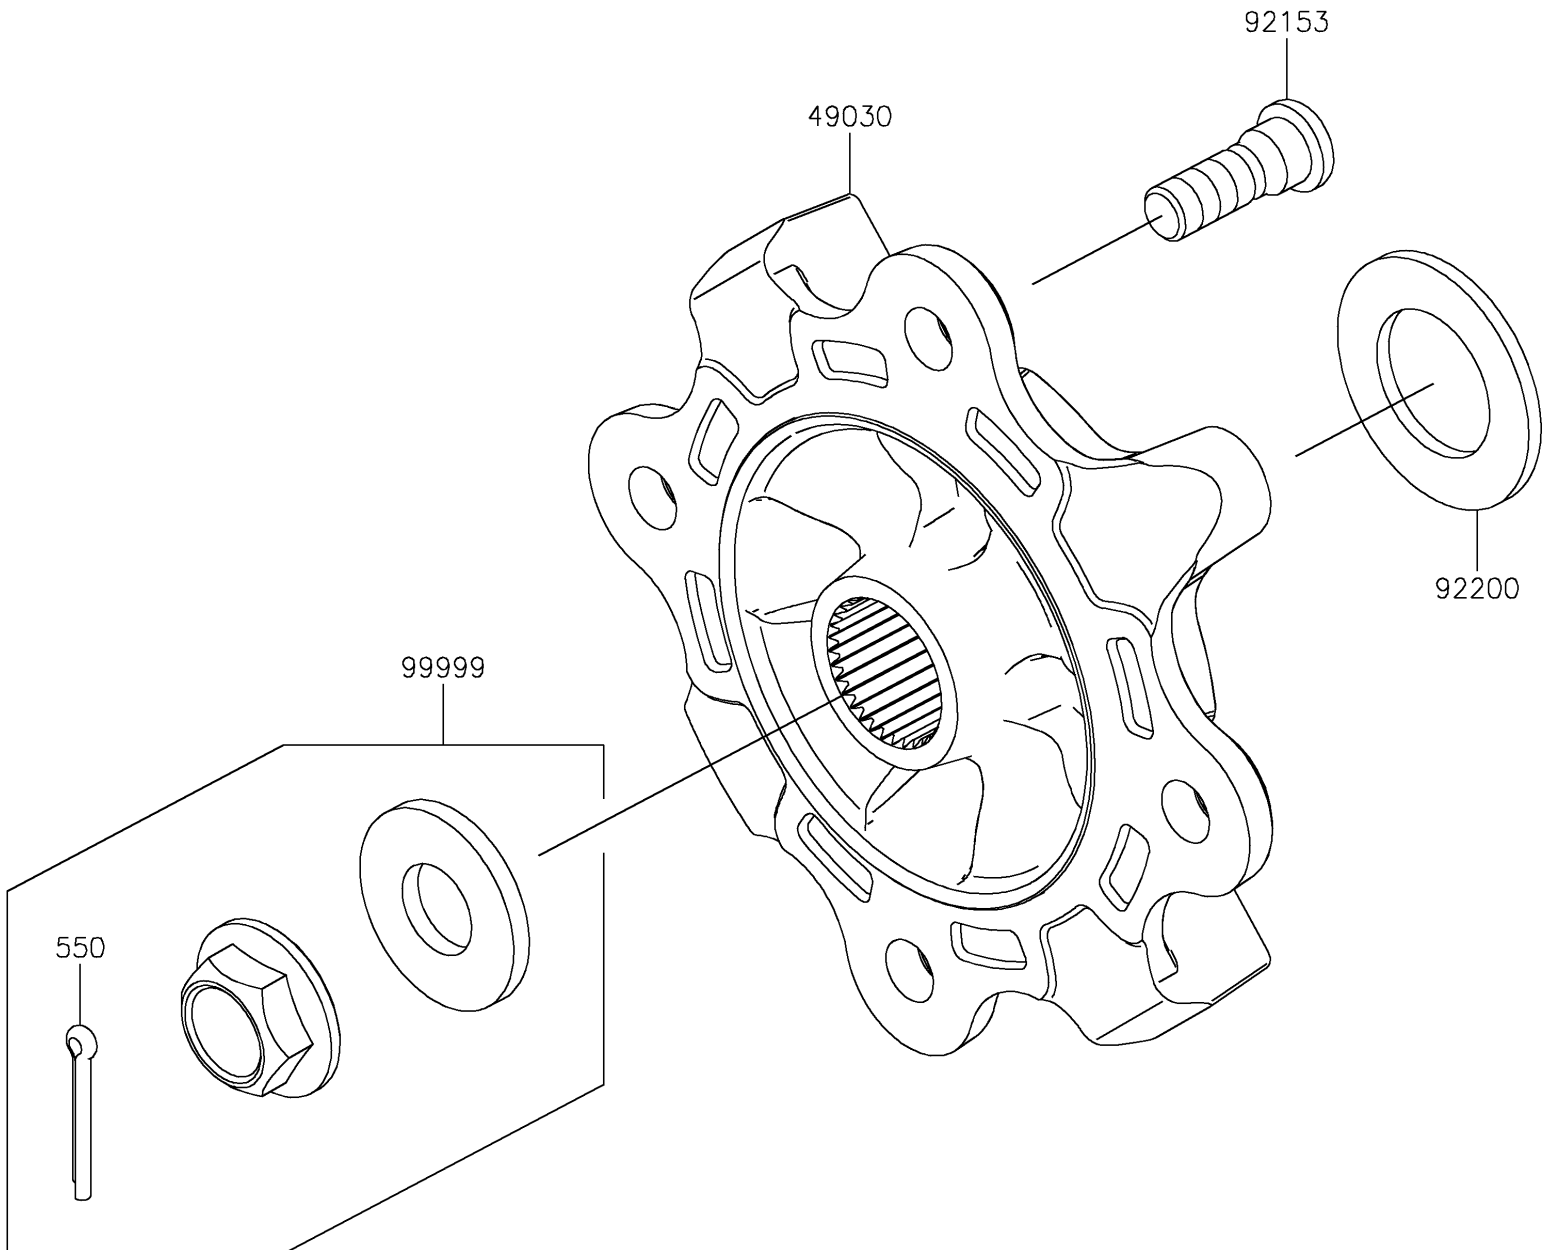

2022 TERYX KRX® 1000 SPECIAL EDITION PARTS DIAGRAM

Front Hubs/Brakes

F2230

2022 TERYX KRX® 1000 SPECIAL EDITION PARTS LIST

Front Hubs/Brakes

ITEM NAME	PART NUMBER	QUANTITY
HUB,FR (Ref # 49030)	49030-0566	2
BOLT,12MM (Ref # 92153)	92153-1915	8
WASHER,33X56X3.5 (Ref # 92200)	92200-2332	2
KIT,FR AXLE NUT (Ref # 99999)	99999-0725	1
PIN-COTTER,4.0X30 (Ref # 550)	550AA4030	1