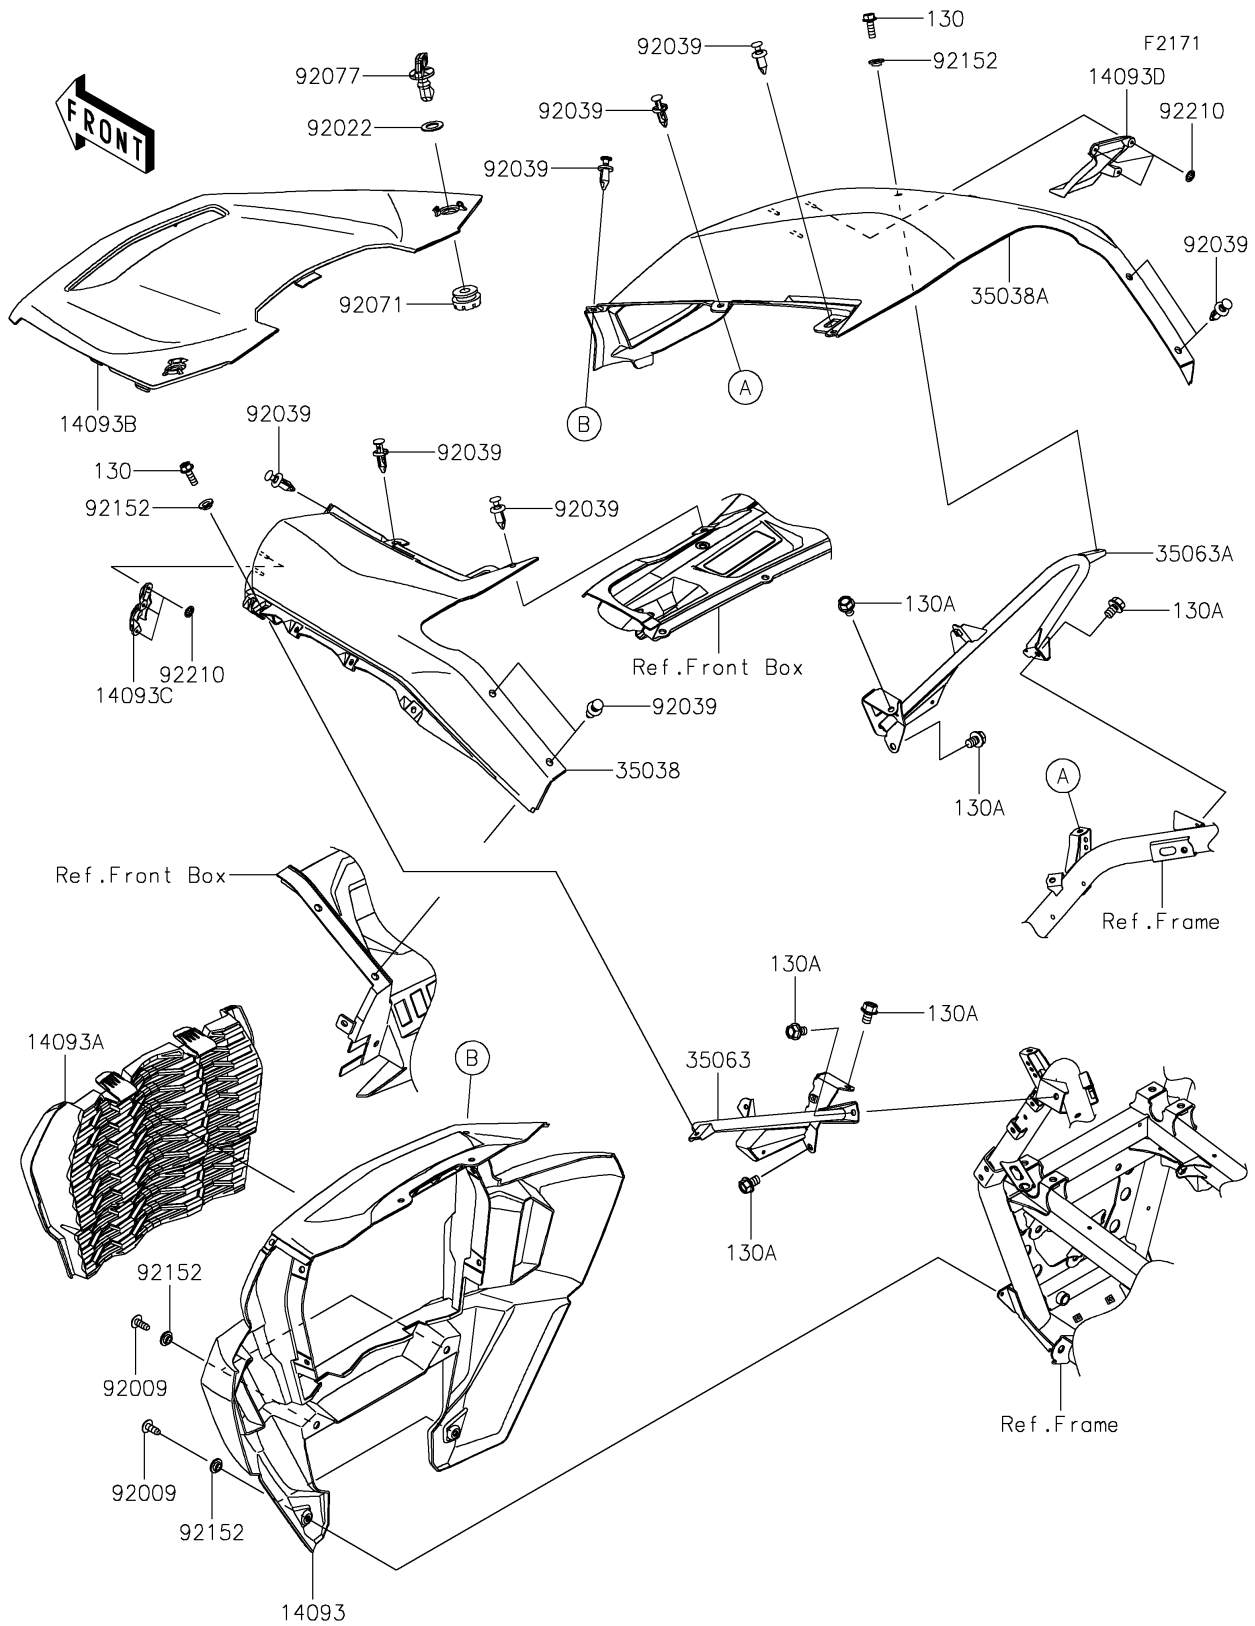

2022 TERYX KRX® 1000 SPECIAL EDITION

PARTS DIAGRAM

Front Fender(s)

2022 TERYX KRX® 1000 SPECIAL EDITION

Kawasaki
Let the Good Times Roll®

PARTS LIST

Front Fender(s)

ITEM NAME	PART NUMBER	QUANTITY
COVER,FR (Ref # 14093)	14093-0804	1
COVER,FR GRILL (Ref # 14093A)	14093-0810	1
COVER,HOOD,M.C.GRAY (Ref # 14093B)	14093-0921-57B	1
COVER,LH (Ref # 14093C)	14093-0958	1
COVER,RH (Ref # 14093D)	14093-0959	1
FENDER-FRONT,LH,M.E.TURQUISE (Ref # 35038)	35038-0017-66T	1
FENDER-FRONT,RH,M.E.TURQUISE (Ref # 35038A)	35038-0018-66T	1
STAY,LH (Ref # 35063)	35063-1535	1
STAY,RH (Ref # 35063A)	35063-1536	1
SCREW,TAPPING,6X16 (Ref # 92009)	92009-1166	4
WASHER,12.5X22X1.2 (Ref # 92022)	92022-072	2
RIVET (Ref # 92039)	92039-0776	10
GROMMET (Ref # 92071)	92071-0746	2
KNOB (Ref # 92077)	92077-0033	2
COLLAR,6.3X9.5X4.1 (Ref # 92152)	92152-1571	6
NUT (Ref # 92210)	92210-1796	6
BOLT-FLANGED,6X18 (Ref # 130)	130BA0618	2
BOLT-FLANGED,8X12 (Ref # 130A)	130BA0812	6