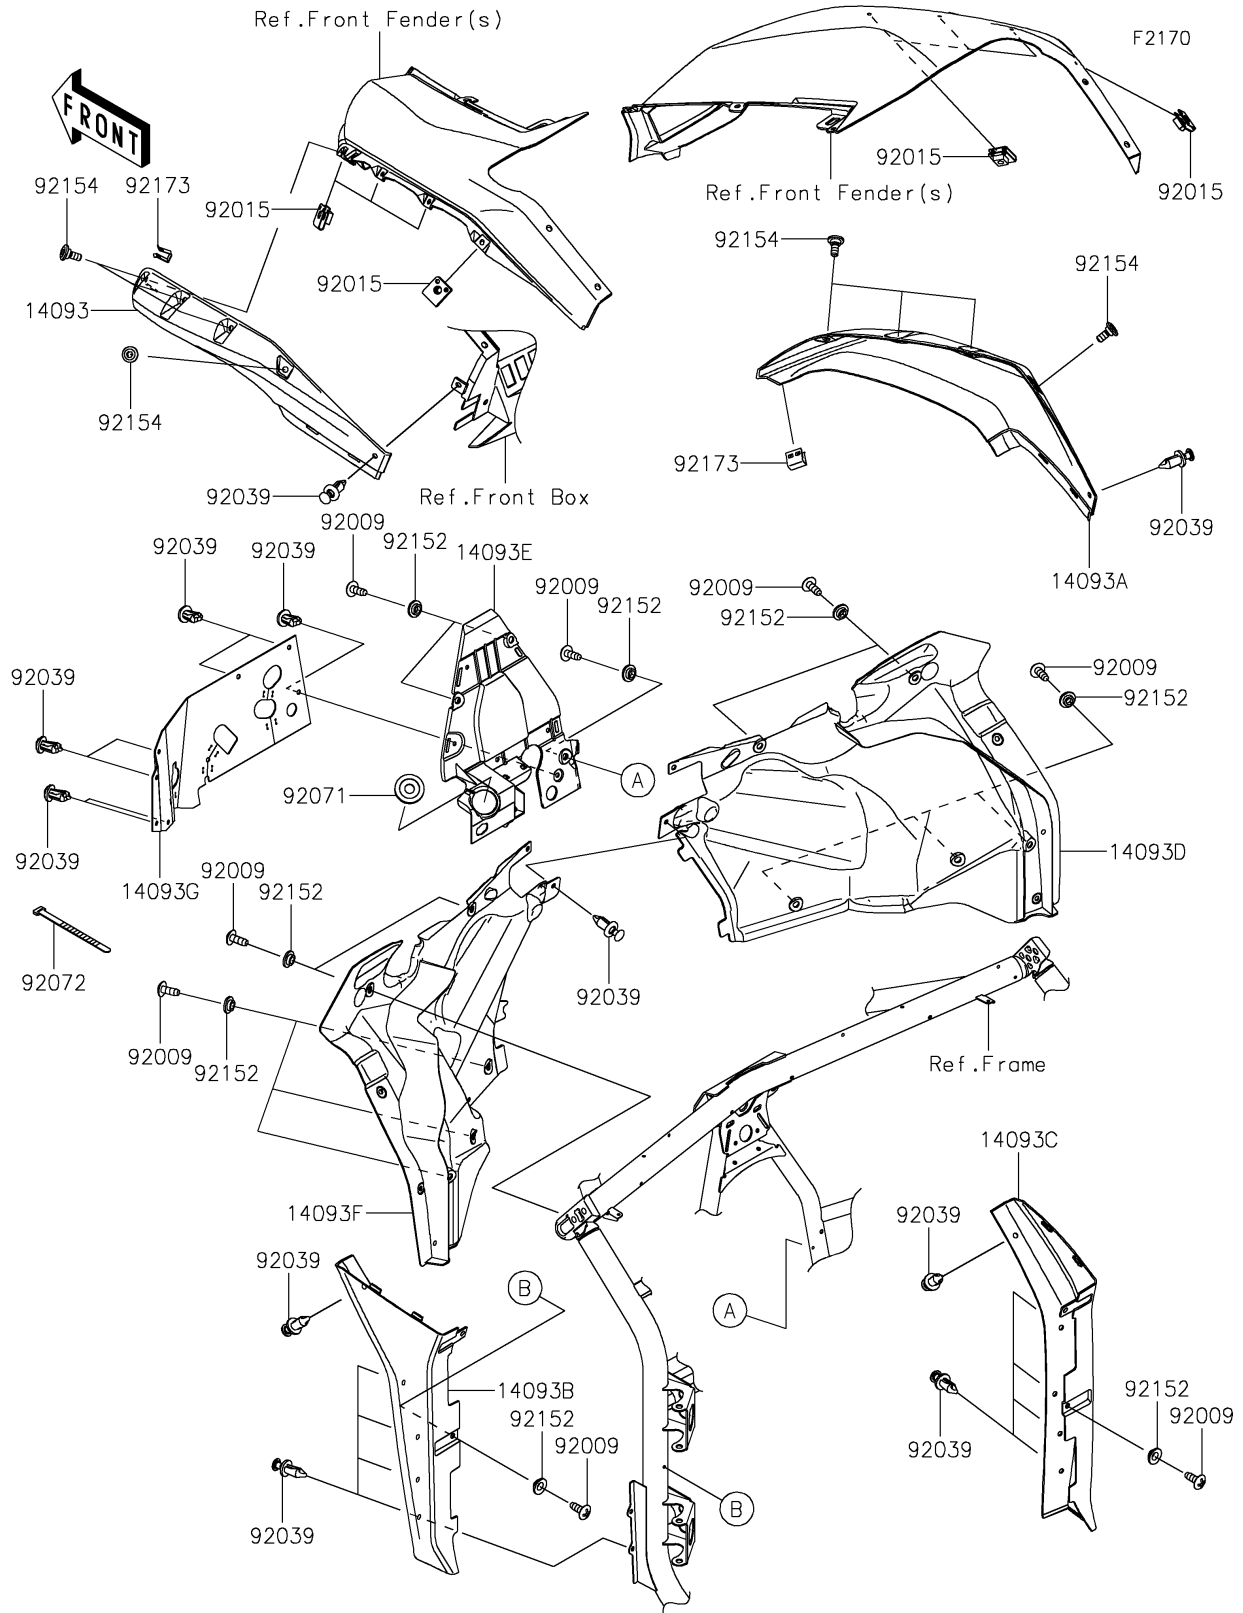

2022 TERYX KRX® 1000 SPECIAL EDITION PARTS DIAGRAM

Fenders