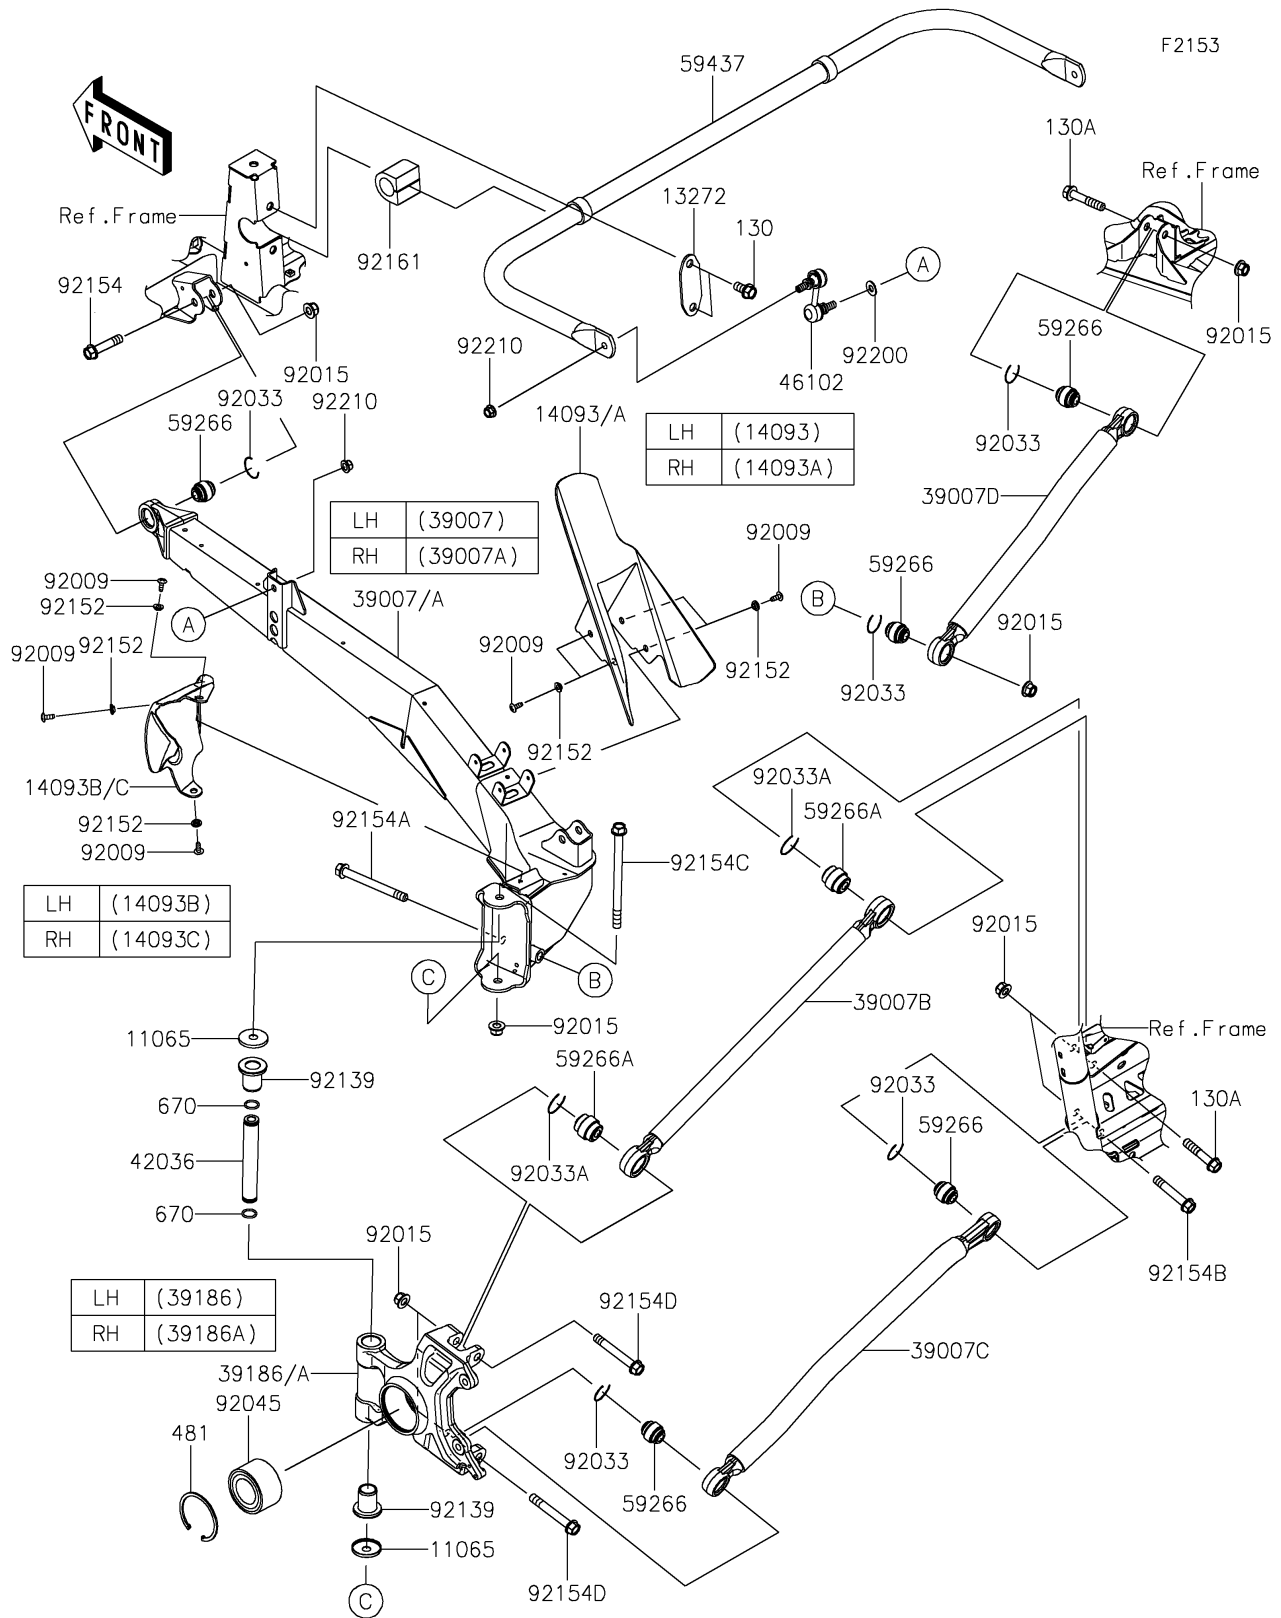

2022 TERYX KRX® 1000 SPECIAL EDITION

PARTS DIAGRAM

Rear Suspension

2022 TERYX KRX® 1000 SPECIAL EDITION

Kawasaki
Let the Good Times Roll®

PARTS LIST

Rear Suspension

ITEM NAME	PART NUMBER	QUANTITY
CAP (Ref # 11065)	11065-1305	4
PLATE (Ref # 13272)	13272-2728	2
COVER,RR SHOCK,LH (Ref # 14093)	14093-0955	1
COVER,RR SHOCK,RH (Ref # 14093A)	14093-0956	1
COVER,TRAILING ARM,LH (Ref # 14093B)	14093-0994	1
COVER,TRAILING ARM,RH (Ref # 14093C)	14093-0995	1
ARM-SUSP,TRAILING,LH,BLACK (Ref # 39007)	39007-0468-10	1
ARM-SUSP,TRAILING,RH,BLACK (Ref # 39007A)	39007-0469-10	1
ARM-SUSP,CONTROL,RR,UPP,RED (Ref # 39007B)	39007-0470-57C	2
ARM-SUSP,CONTROL,RR,LWR,RED (Ref # 39007C)	39007-0471-57C	2
ARM-SUSP,CONTROL,FR,P.C.P.RED (Ref # 39007D)	39007-0472-57C	2
KNUCKLE,RR,LH (Ref # 39186)	39186-0325	1
KNUCKLE,RR,RH (Ref # 39186A)	39186-0326	1
SLEEVE,12.1X22X147 (Ref # 42036)	42036-0837	2
ROD,STABILIZER (Ref # 46102)	46102-0638	2
JOINT-BALL (Ref # 59266)	59266-0747	10
JOINT-BALL (Ref # 59266A)	59266-0748	4
STABILIZER,RR (Ref # 59437)	59437-0024	1
SCREW,TAPPING,6X16 (Ref # 92009)	92009-1166	14
NUT,LOCK,FLANGED,12MM (Ref # 92015)	92015-1433	16
RING-SNAP (Ref # 92033)	92033-0802	10
RING-SNAP (Ref # 92033A)	92033-0803	4
BEARING-BALL,40X74X42 (Ref # 92045)	92045-0920	2
BUSHING (Ref # 92139)	92139-0938	4
COLLAR,6.3X9.5X4.1 (Ref # 92152)	92152-1571	14
BOLT,FLANGED,12X55 (Ref # 92154)	92154-0289	2
BOLT,FLANGED,12X117 (Ref # 92154A)	92154-0867	2
BOLT,FLANGED,12X68 (Ref # 92154B)	92154-3927	2
BOLT,FLANGED,12X175 (Ref # 92154C)	92154-3928	2

2022 TERYX KRX® 1000 SPECIAL EDITION

PARTS LIST

Rear Suspension

ITEM NAME	PART NUMBER	QUANTITY
BOLT,FLANGED,12X86 (Ref # 92154D)	92154-3929	4
DAMPER (Ref # 92161)	92161-2414	2
WASHER,10.3X23X1.6 (Ref # 92200)	92200-0724	2
NUT,LOCK,FLANGED,10MM (Ref # 92210)	92210-1080	4
BOLT-FLANGED,12X25 (Ref # 130)	130CA1225	4
BOLT-FLANGED,12X60 (Ref # 130A)	130CA1260	4
CIRCLIP-TYPE-C (Ref # 481)	481J7500	2
O RING,18MM (Ref # 670)	670B2018	4