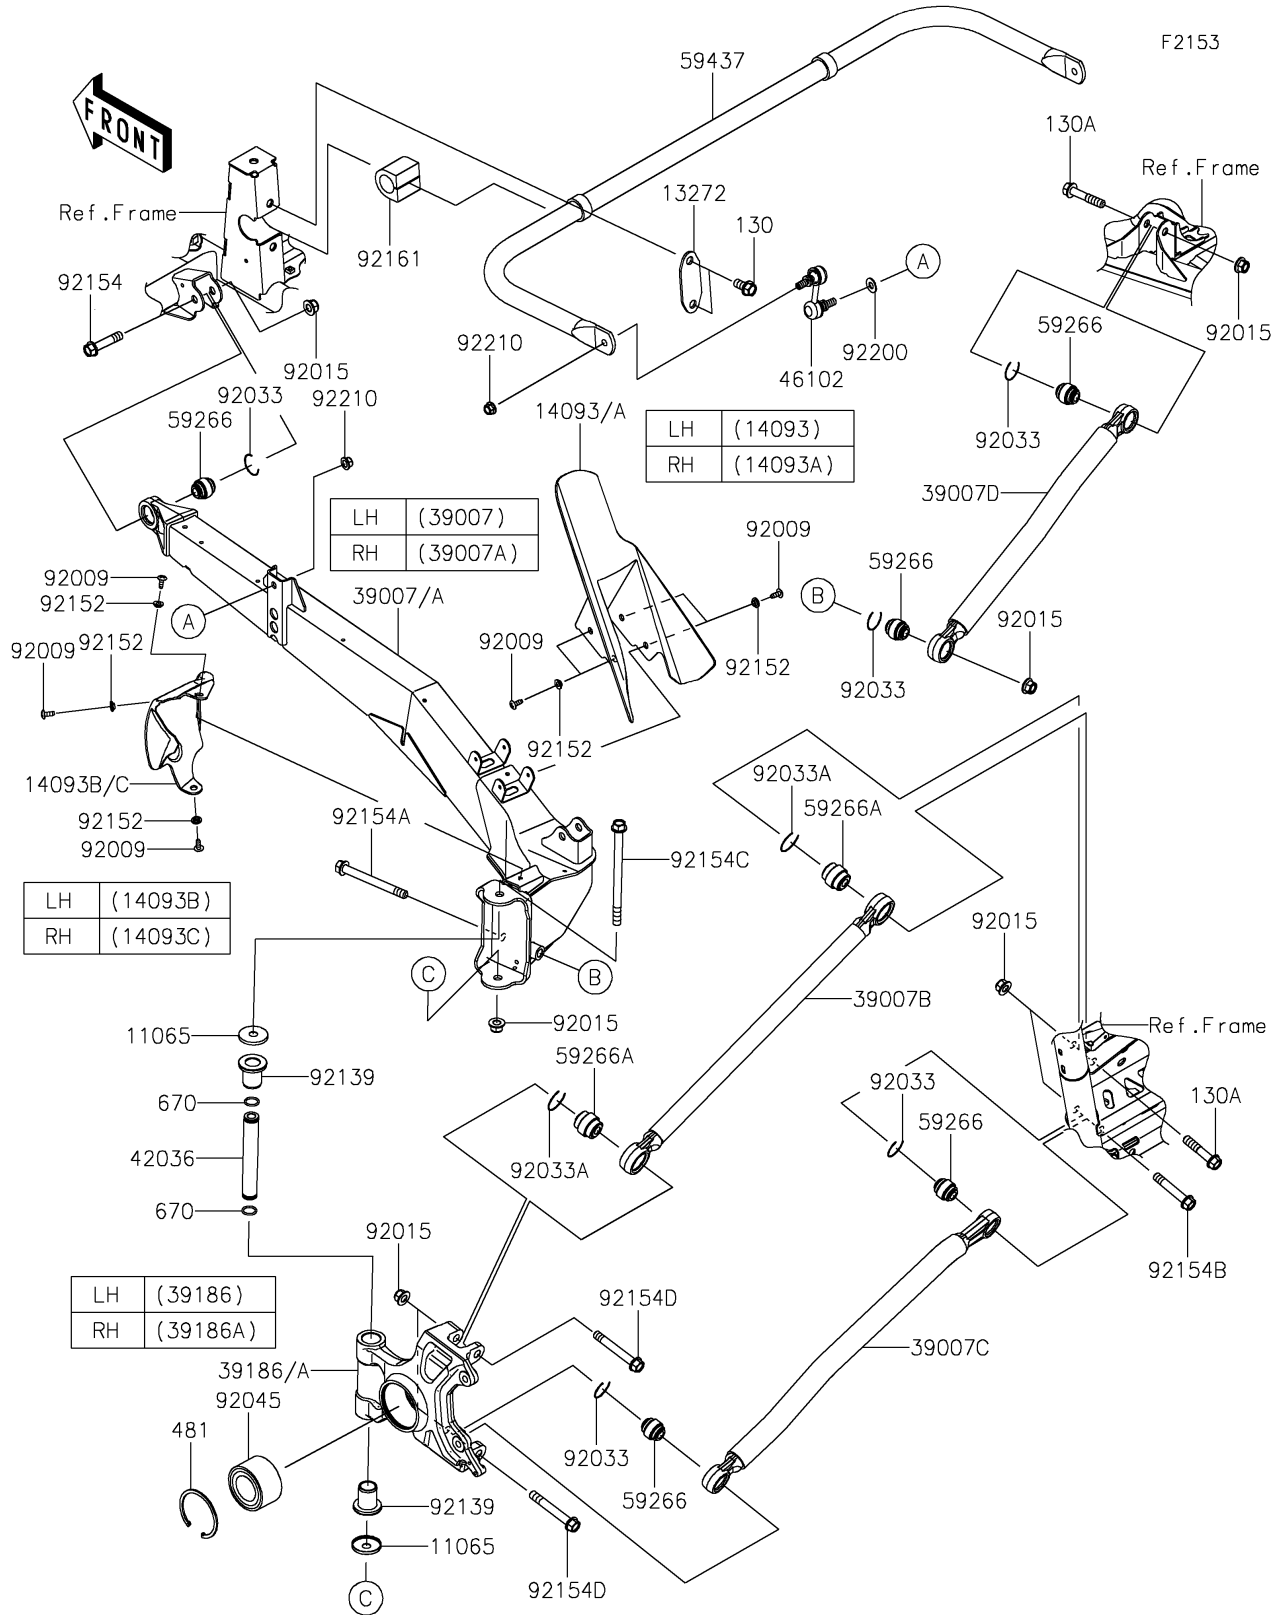

2022 TERYX KRX® 1000 SPECIAL EDITION PARTS DIAGRAM

Rear Suspension

2022 TERYX KRX® 1000 SPECIAL EDITION PARTS LIST

Rear Suspension

ITEM NAME	PART NUMBER	QUANTITY
CAP (Ref # 11065)	11065-1305	4
PLATE (Ref # 13272)	13272-2728	2
COVER,RR SHOCK,LH (Ref # 14093)	14093-0955	1
COVER,RR SHOCK,RH (Ref # 14093A)	14093-0956	1
COVER,TRAILING ARM,LH (Ref # 14093B)	14093-0994	1
COVER,TRAILING ARM,RH (Ref # 14093C)	14093-0995	1
ARM-SUSP,TRAILING,LH,BLACK (Ref # 39007)	39007-0468-10	1
ARM-SUSP,TRAILING,RH,BLACK (Ref # 39007A)	39007-0469-10	1
ARM-SUSP,CONTROL,RR,UPP,RED (Ref # 39007B)	39007-0470-57C	2
ARM-SUSP,CONTROL,RR,LWR,RED (Ref # 39007C)	39007-0471-57C	2
ARM-SUSP,CONTROL,FR,P.C.P.RED (Ref # 39007D)	39007-0472-57C	2
KNUCKLE,RR,LH (Ref # 39186)	39186-0325	1
KNUCKLE,RR,RH (Ref # 39186A)	39186-0326	1
SLEEVE,12.1X22X147 (Ref # 42036)	42036-0837	2
ROD,STABILIZER (Ref # 46102)	46102-0638	2
JOINT-BALL (Ref # 59266)	59266-0747	10
JOINT-BALL (Ref # 59266A)	59266-0748	4
STABILIZER,RR (Ref # 59437)	59437-0024	1
SCREW,TAPPING,6X16 (Ref # 92009)	92009-1166	14
NUT,LOCK,FLANGED,12MM (Ref # 92015)	92015-1433	16
RING-SNAP (Ref # 92033)	92033-0802	10
RING-SNAP (Ref # 92033A)	92033-0803	4
BEARING-BALL,40X74X42 (Ref # 92045)	92045-0920	2
BUSHING (Ref # 92139)	92139-0938	4
COLLAR,6.3X9.5X4.1 (Ref # 92152)	92152-1571	14
BOLT,FLANGED,12X55 (Ref # 92154)	92154-0289	2
BOLT,FLANGED,12X117 (Ref # 92154A)	92154-0867	2
BOLT,FLANGED,12X68 (Ref # 92154B)	92154-3927	2
BOLT,FLANGED,12X175 (Ref # 92154C)	92154-3928	2

2022 TERYX KRX® 1000 SPECIAL EDITION PARTS LIST

Rear Suspension

ITEM NAME	PART NUMBER	QUANTITY
BOLT,FLANGED,12X86 (Ref # 92154D)	92154-3929	4
DAMPER (Ref # 92161)	92161-2414	2
WASHER,10.3X23X1.6 (Ref # 92200)	92200-0724	2
NUT,LOCK,FLANGED,10MM (Ref # 92210)	92210-1080	4
BOLT-FLANGED,12X25 (Ref # 130)	130CA1225	4
BOLT-FLANGED,12X60 (Ref # 130A)	130CA1260	4
CIRCLIP-TYPE-C (Ref # 481)	481J7500	2
O RING,18MM (Ref # 670)	670B2018	4