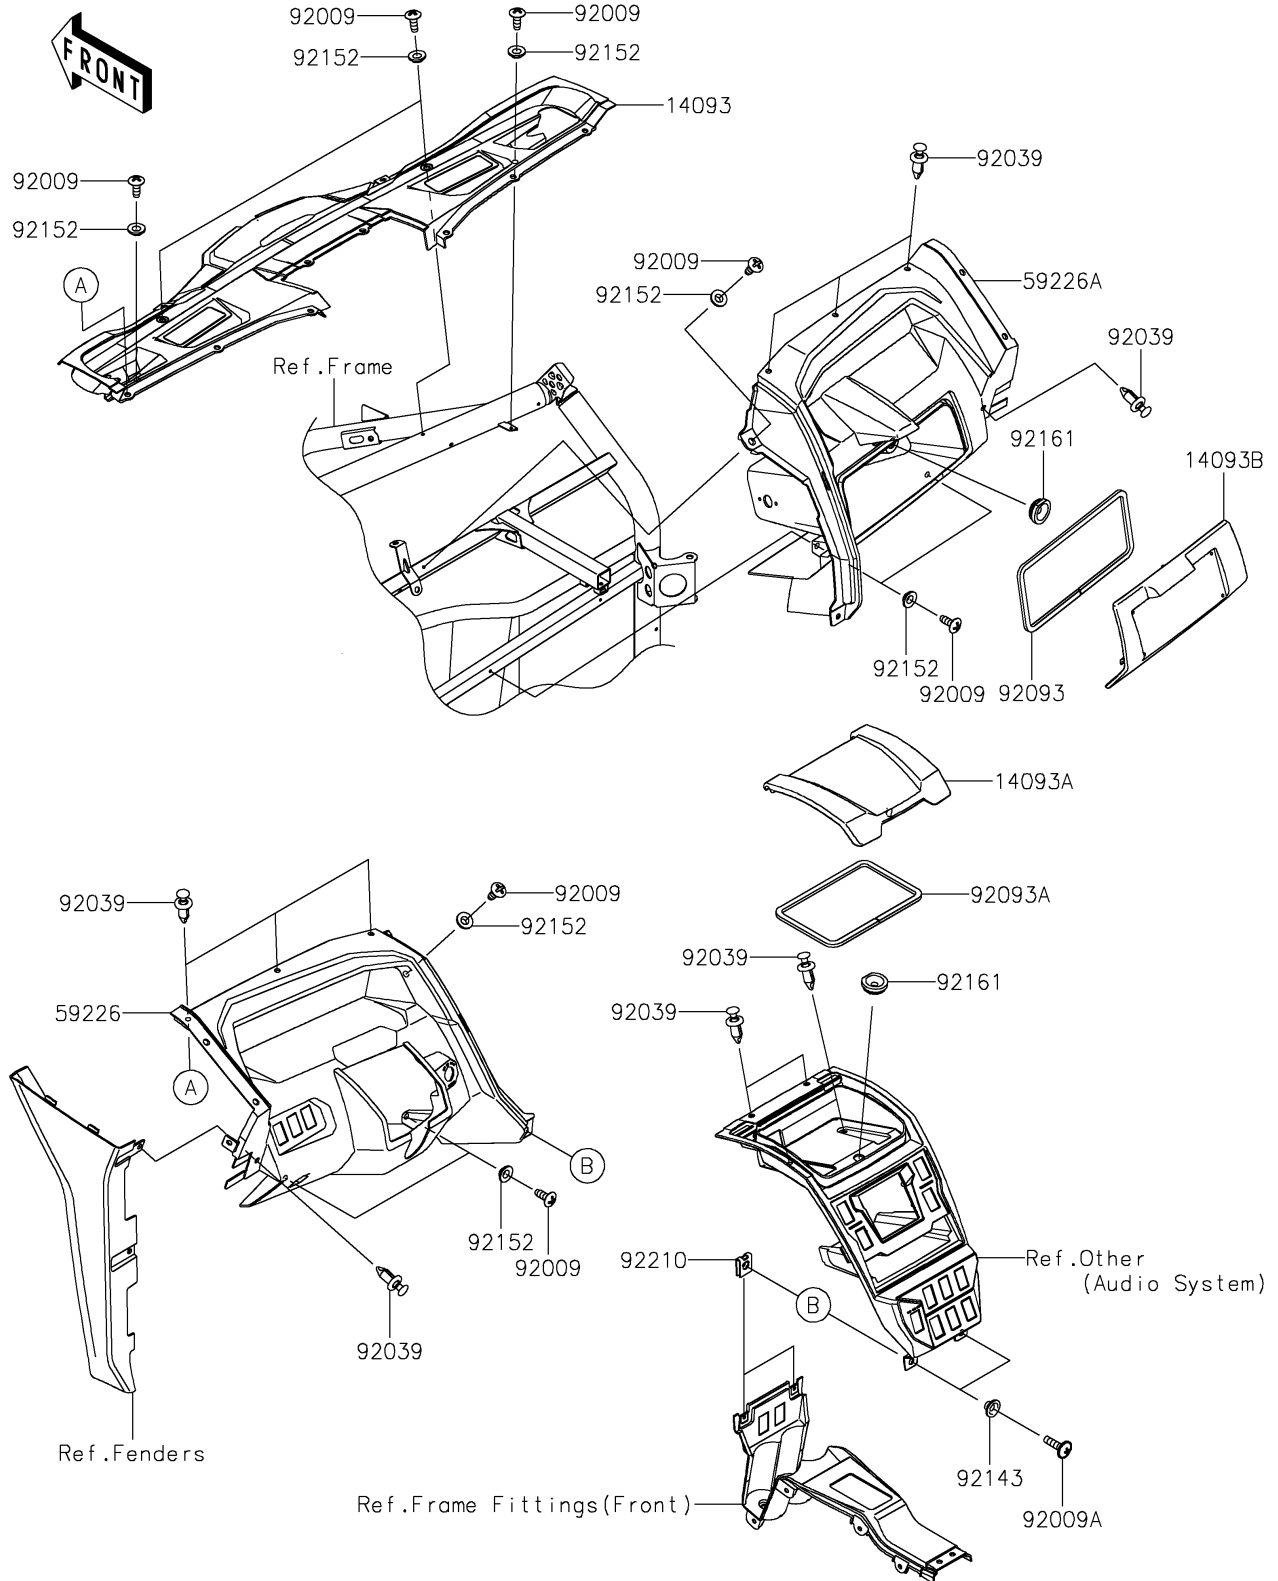

2022 TERYX KRX® 1000 SPECIAL EDITION PARTS DIAGRAM

Front Box

F2135

2022 TERYX KRX® 1000 SPECIAL EDITION PARTS LIST

Front Box

ITEM NAME	PART NUMBER	QUANTITY
COVER (Ref # 14093)	14093-0829	1
COVER,STORAGE,UPP (Ref # 14093A)	14093-0831	1
COVER,STORAGE,LWR (Ref # 14093B)	14093-0832	1
PANEL-CONTROL,LH (Ref # 59226)	59226-0745	1
PANEL-CONTROL,RH (Ref # 59226A)	59226-0760	1
SCREW,TAPPING,6X16 (Ref # 92009)	92009-1166	10
SCREW,6X22,BLACK (Ref # 92009A)	92009-1256	2
RIVET (Ref # 92039)	92039-0776	12
SEAL,10X6X825 (Ref # 92093)	92093-0729	1
SEAL,10X6X725 (Ref # 92093A)	92093-0730	1
COLLAR (Ref # 92143)	92143-1057	2
COLLAR,6.3X9.5X4.1 (Ref # 92152)	92152-1571	10
DAMPER,7.8X30X11 (Ref # 92161)	92161-1953	2
NUT (Ref # 92210)	92210-1125	2