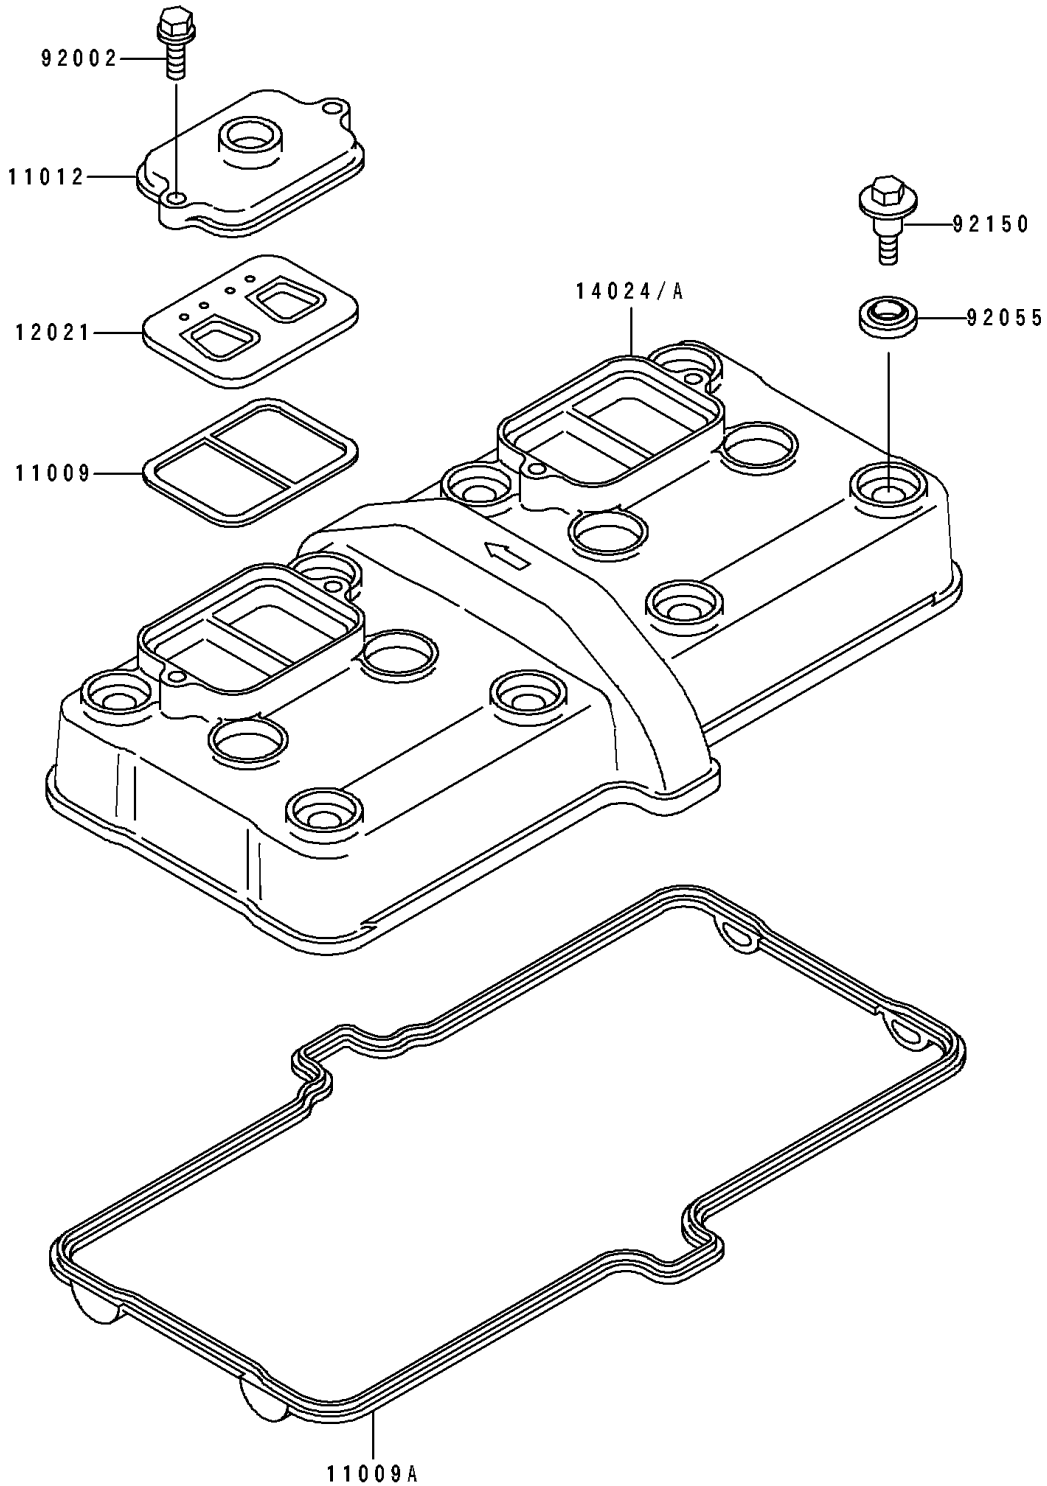

# 1993 Ninja® ZX™ -6 PARTS DIAGRAM

Cylinder Head Cover

E1112

# 1993 Ninja® ZX™-6 PARTS LIST

## Cylinder Head Cover

ITEM NAME	PART NUMBER	QUANTITY
GASKET, REED VALVE (Ref # 11009)	11009-1857	2
GASKET, HEAD COVER (Ref # 11009A)	11009-1991	1
CAP, REED VALVE (Ref # 11012)	11012-1758	2
VALVE-ASSY-REED (Ref # 12021)	12021-1053	2
COVER, HEAD (Ref # 14024)	14024-1875	1
BOLT, 6X20 (Ref # 92002)	92002-1237	4
RING-O, HEAD COVER BOLT (Ref # 92055)	92055-1352	8
BOLT, HEAD COVER (Ref # 92150)	92150-1447	8