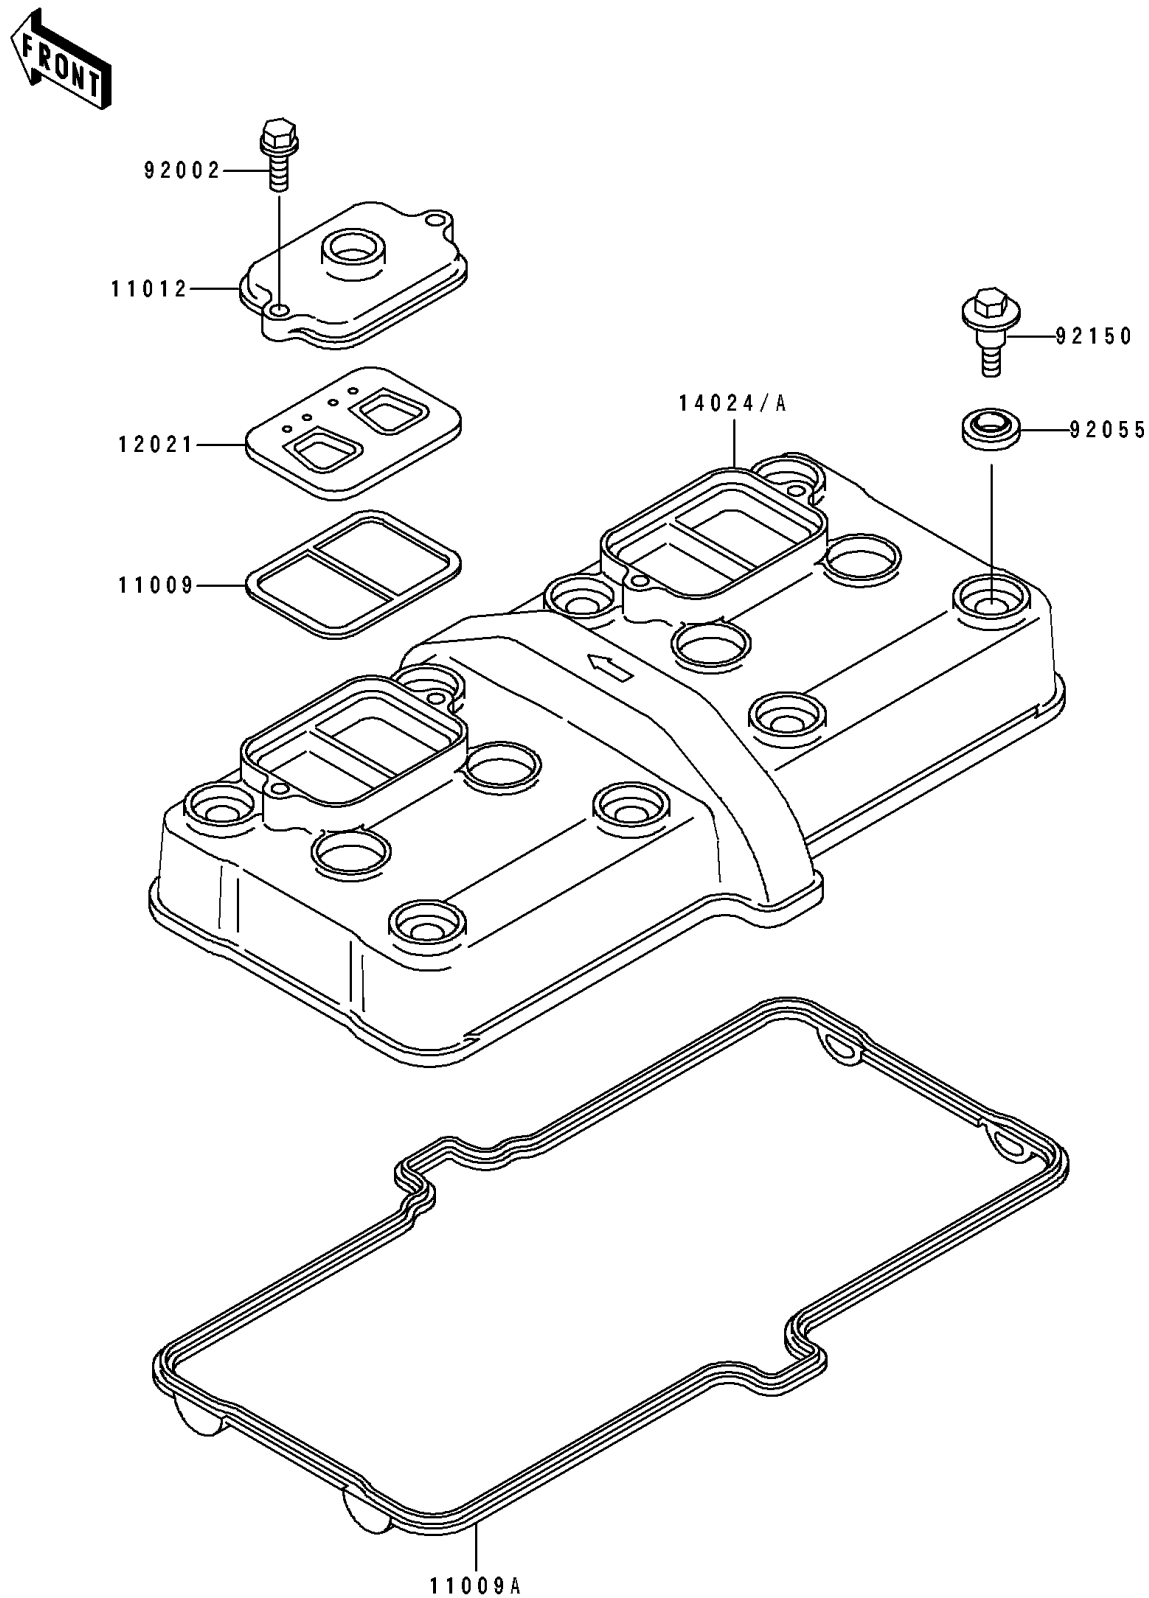

1991 Ninja® ZX™-6 PARTS DIAGRAM

Cylinder Head Cover

E1112

1991 Ninja® ZX™-6 PARTS LIST

Cylinder Head Cover

ITEM NAME	PART NUMBER	QUANTITY
GASKET, REED VALVE (Ref # 11009)	11009-1857	1
GASKET, HEAD COVER (Ref # 11009A)	11009-1991	1
CAP, REED VALVE (Ref # 11012)	11012-1758	1
VALVE-ASSY-REED (Ref # 12021)	12021-1053	1
COVER, HEAD (Ref # 14024)	14024-1875	1
COVER, HEAD (Ref # 14024A)	14024-1876	1
BOLT, 6X20 (Ref # 92002)	92002-1237	1
RING-O, HEAD COVER BOLT (Ref # 92055)	92055-1352	1
BOLT, HEAD COVER (Ref # 92150)	92150-1447	1