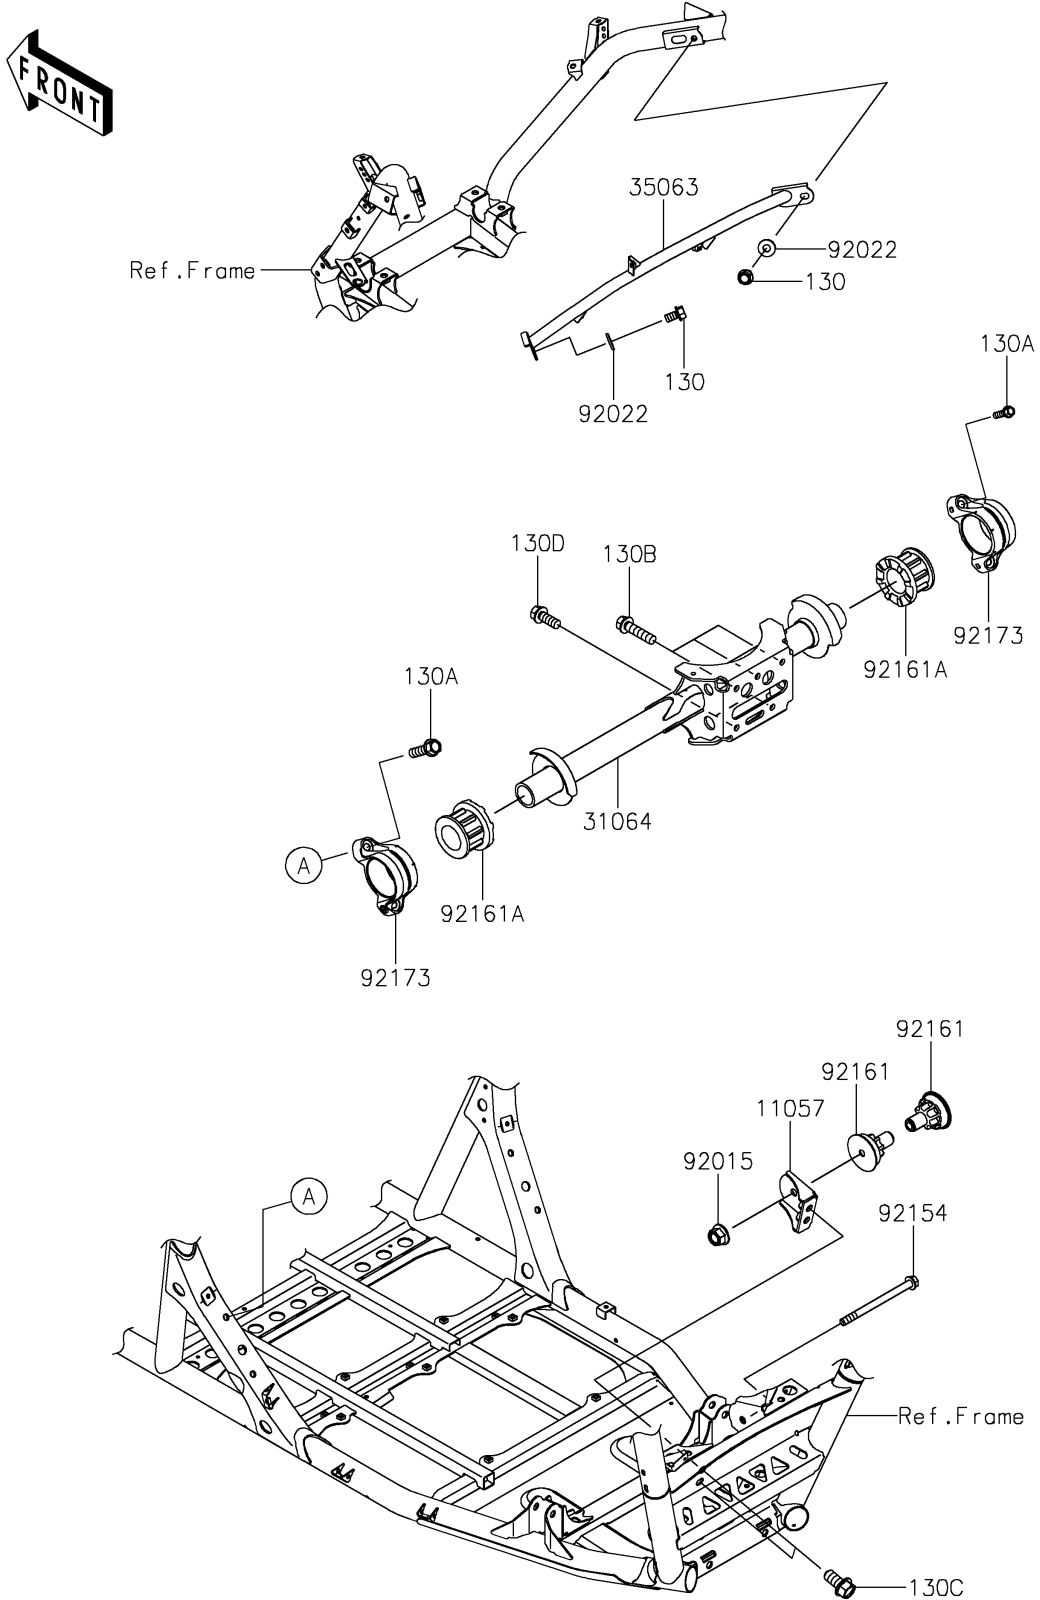

2022 TERYX KRX® 1000 SPECIAL EDITION PARTS DIAGRAM

Engine Mount

F2122

2022 TERYX KRX® 1000 SPECIAL EDITION PARTS LIST

Engine Mount

ITEM NAME	PART NUMBER	QUANTITY
BRACKET,RR (Ref # 11057)	11057-2103	1
PIPE-COMP,FR (Ref # 31064)	31064-0732	1
STAY,UPP (Ref # 35063)	35063-1466	1
NUT,LOCK,FLANGED,12MM (Ref # 92015)	92015-1433	1
WASHER,8.2X19X2 (Ref # 92022)	92022-1533	2
BOLT,FLANGED,12X160 (Ref # 92154)	92154-3916	1
DAMPER (Ref # 92161)	92161-2171	2
DAMPER (Ref # 92161A)	92161-2205	2
CLAMP (Ref # 92173)	92173-2399	2
BOLT-FLANGED,8X14 (Ref # 130)	130BA0814	2
BOLT-FLANGED,10X35 (Ref # 130A)	130CA1035	4
BOLT-FLANGED,10X40 (Ref # 130B)	130CA1040	3
BOLT-FLANGED,12X25 (Ref # 130C)	130CA1225	2
BOLT-FLANGED,10X25 (Ref # 130D)	130CB1025	2