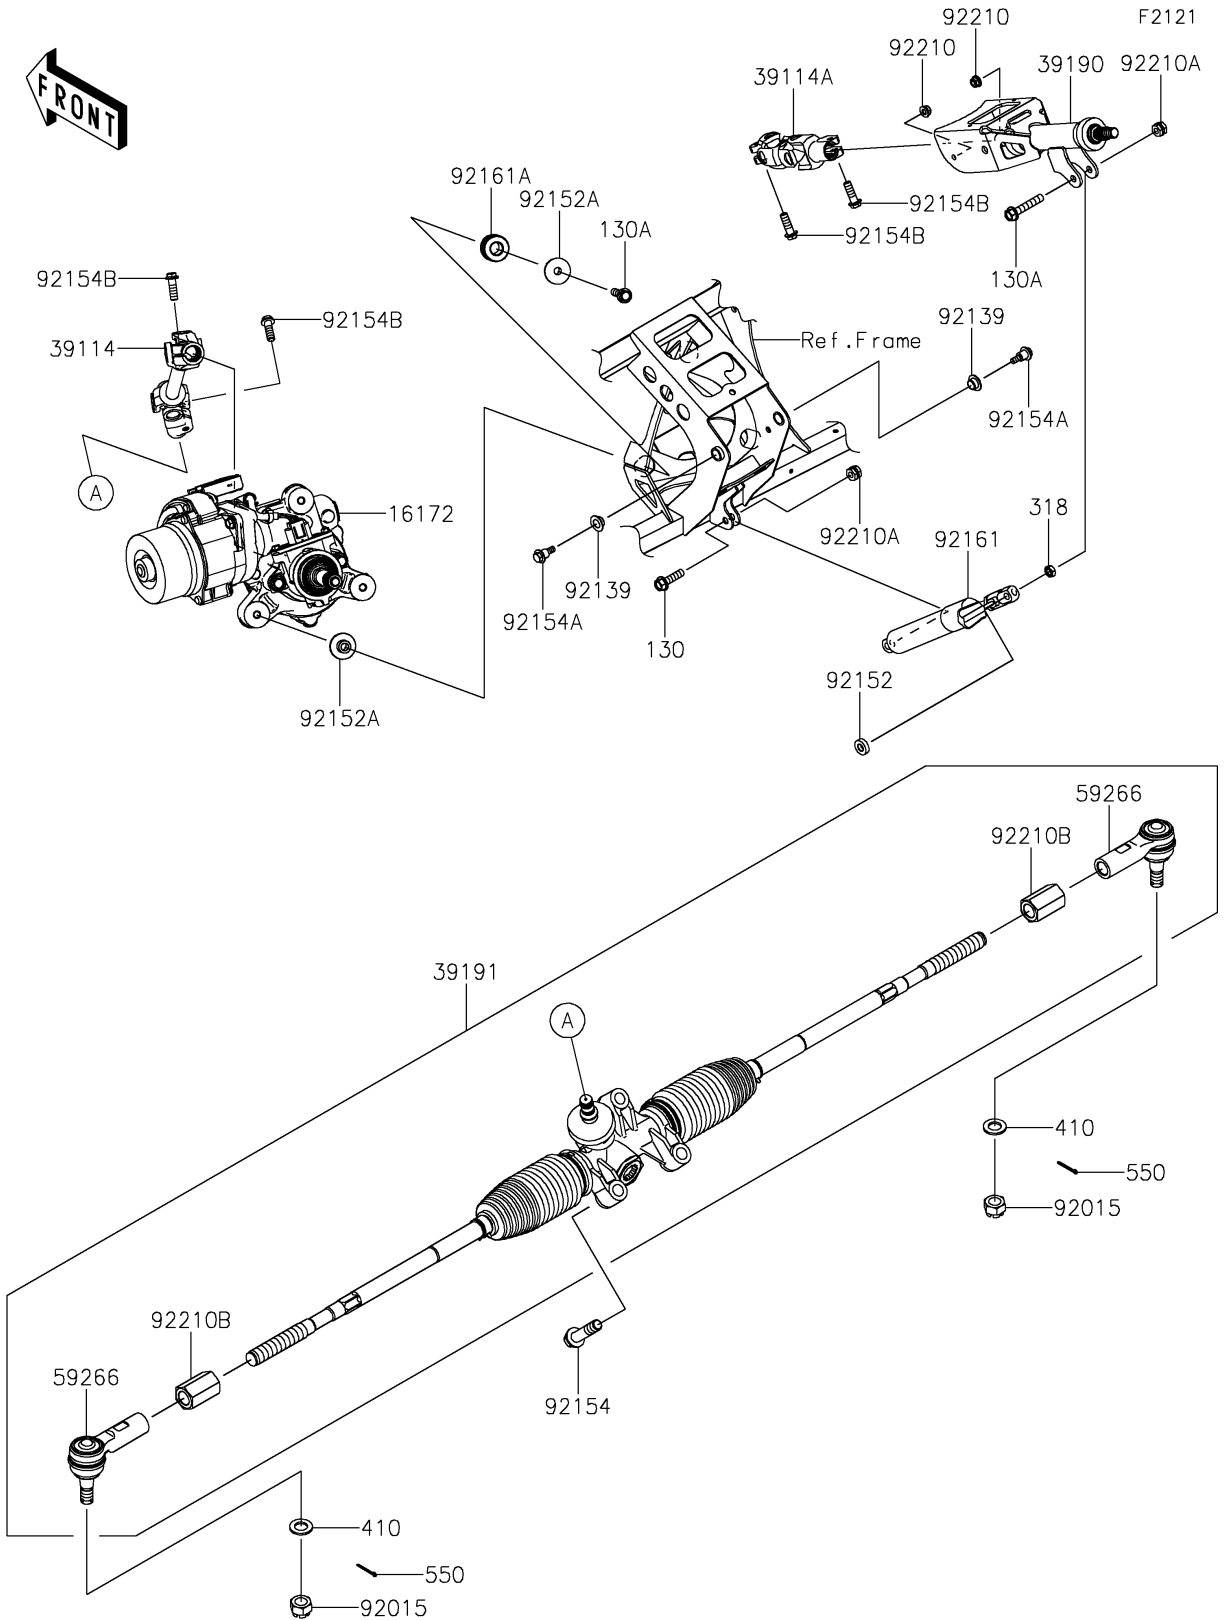

2022 TERYX KRX® 1000 SPECIAL EDITION PARTS DIAGRAM

Steering Shaft

2022 TERYX KRX® 1000 SPECIAL EDITION PARTS LIST

Steering Shaft

ITEM NAME	PART NUMBER	QUANTITY
ACTUATOR, EPS (Ref # 16172)	16172-0043	1
SHAFT-COMP-STRG, LWR (Ref # 39114)	39114-0023	1
SHAFT-COMP-STRG, UPP (Ref # 39114A)	39114-0024	1
SHAFT-ASSY-STEERING (Ref # 39190)	39190-0009	1
GEAR-ASSY-STEERING (Ref # 39191)	39191-0034	1
JOINT-BALL (Ref # 59266)	59266-0743	2
NUT, CASTLE, 14MM (Ref # 92015)	92015-1841	2
BUSHING (Ref # 92139)	92139-0230	2
COLLAR, 8.2X18X5 (Ref # 92152)	92152-1848	1
COLLAR, 8.5X30X10.6 (Ref # 92152A)	92152-2149	6
BOLT, FLANGED, 12X50 (Ref # 92154)	92154-1008	3
BOLT, 6X21.5 (Ref # 92154A)	92154-1320	2
BOLT, FLANGED, 8X25 (Ref # 92154B)	92154-2190	4
DAMPER, STEERING TILT (Ref # 92161)	92161-2186	1
DAMPER (Ref # 92161A)	92161-2187	3
NUT, LOCK, FLANGED, 6MM (Ref # 92210)	92210-0303	2
NUT, HARD LOCK, 8MM (Ref # 92210A)	92210-0934	2
NUT (Ref # 92210B)	92210-1803	2
BOLT-FLANGED, 8X30 (Ref # 130)	130CA0830	1
BOLT-FLANGED, 8X45 (Ref # 130A)	130CA0845	4
NUT-HEX-SMALL, 8MM (Ref # 318)	318BA0800	1
WASHER-PLAIN-SMALL, 14MM (Ref # 410)	410AA1400	2
PIN-COTTER, 3.0X25 (Ref # 550)	550AA3025	2