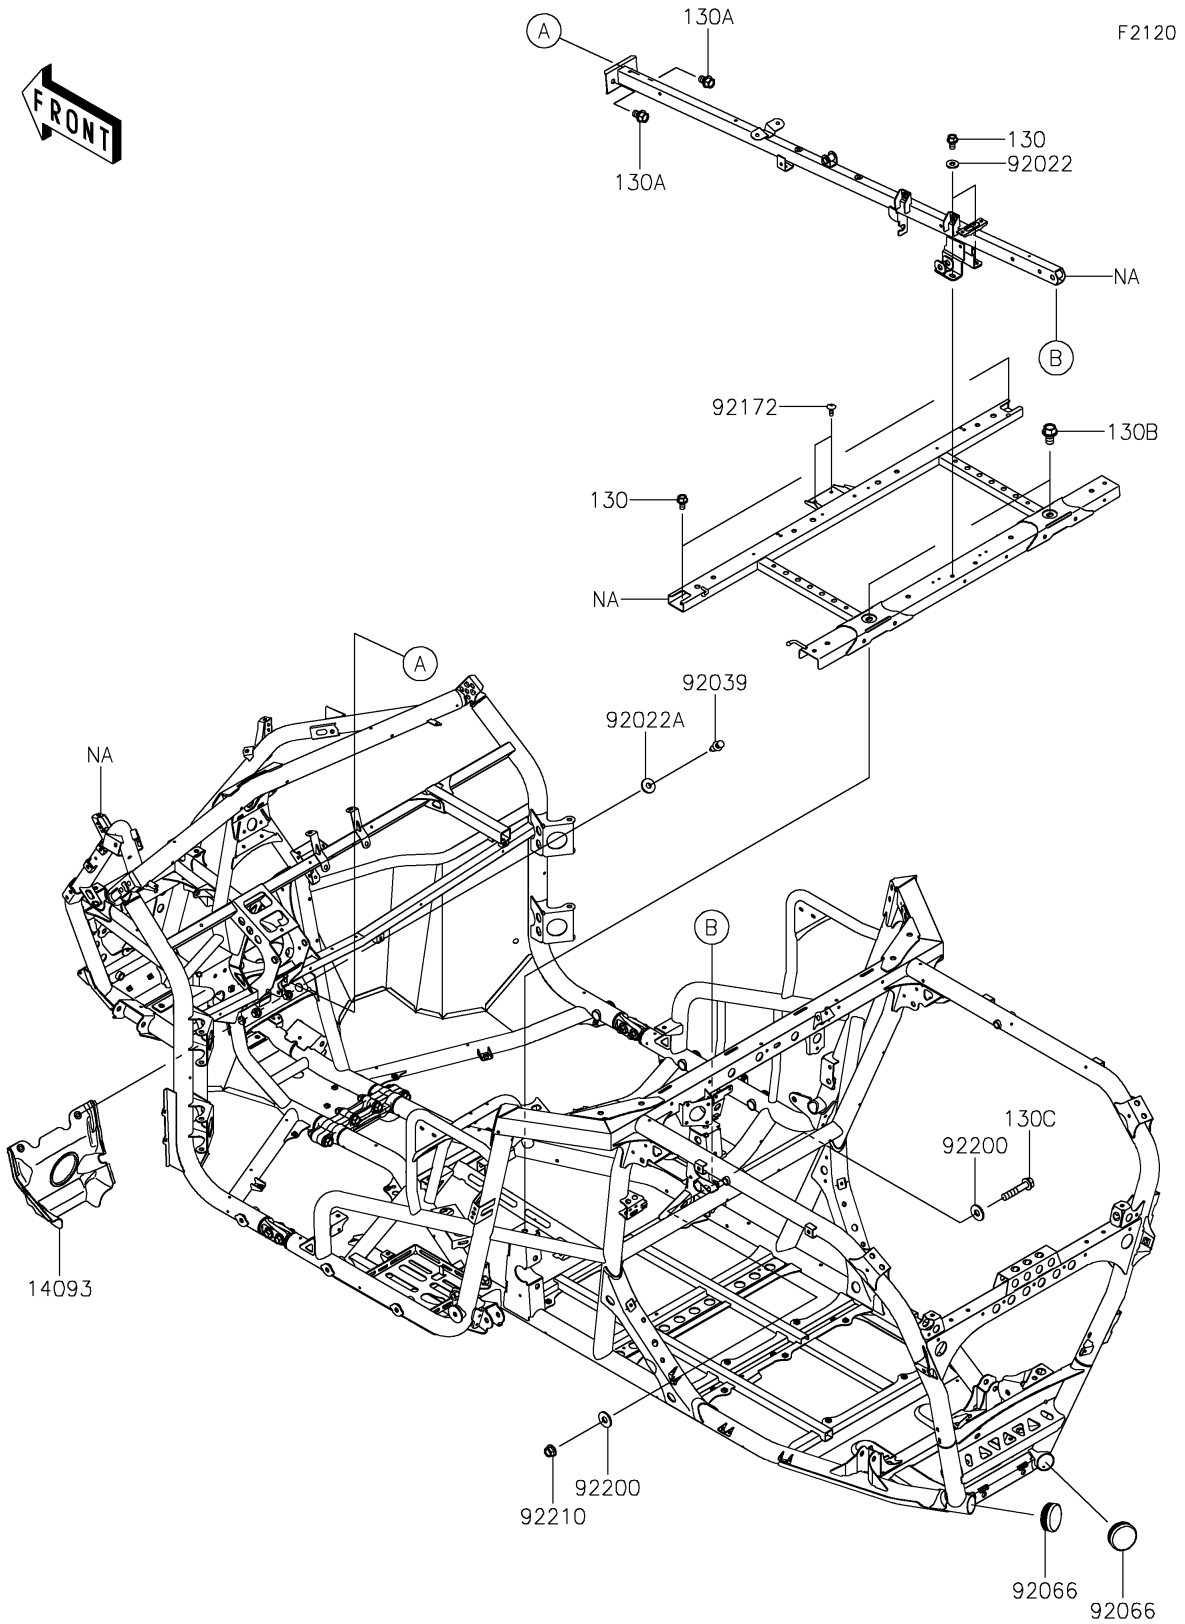

# 2022 TERYX KRX® 1000 SPECIAL EDITION PARTS DIAGRAM

Frame

### Frame

ITEM NAME	PART NUMBER	QUANTITY
COVER,PROPELLER SHAFT (Ref # 14093)	14093-1009	1
WASHER,8.2X19X2 (Ref # 92022)	92022-1533	2
WASHER,8.4X23X2.5 (Ref # 92022A)	92022-3744	2
RIVET (Ref # 92039)	92039-0776	2
PLUG,RR END (Ref # 92066)	92066-0926	2
SCREW,TAPPING,6X16 (Ref # 92172)	92172-0739	2
WASHER,11X26X2.6 (Ref # 92200)	92200-0352	2
NUT,LOCK,FLANGED,10MM (Ref # 92210)	92210-0276	1
BOLT-FLANGED,8X14 (Ref # 130)	130BA0814	4
BOLT-FLANGED,10X14 (Ref # 130A)	130BA1014	2
BOLT-FLANGED,12X20 (Ref # 130B)	130BA1220	2
BOLT-FLANGED,10X50 (Ref # 130C)	130CA1050	1