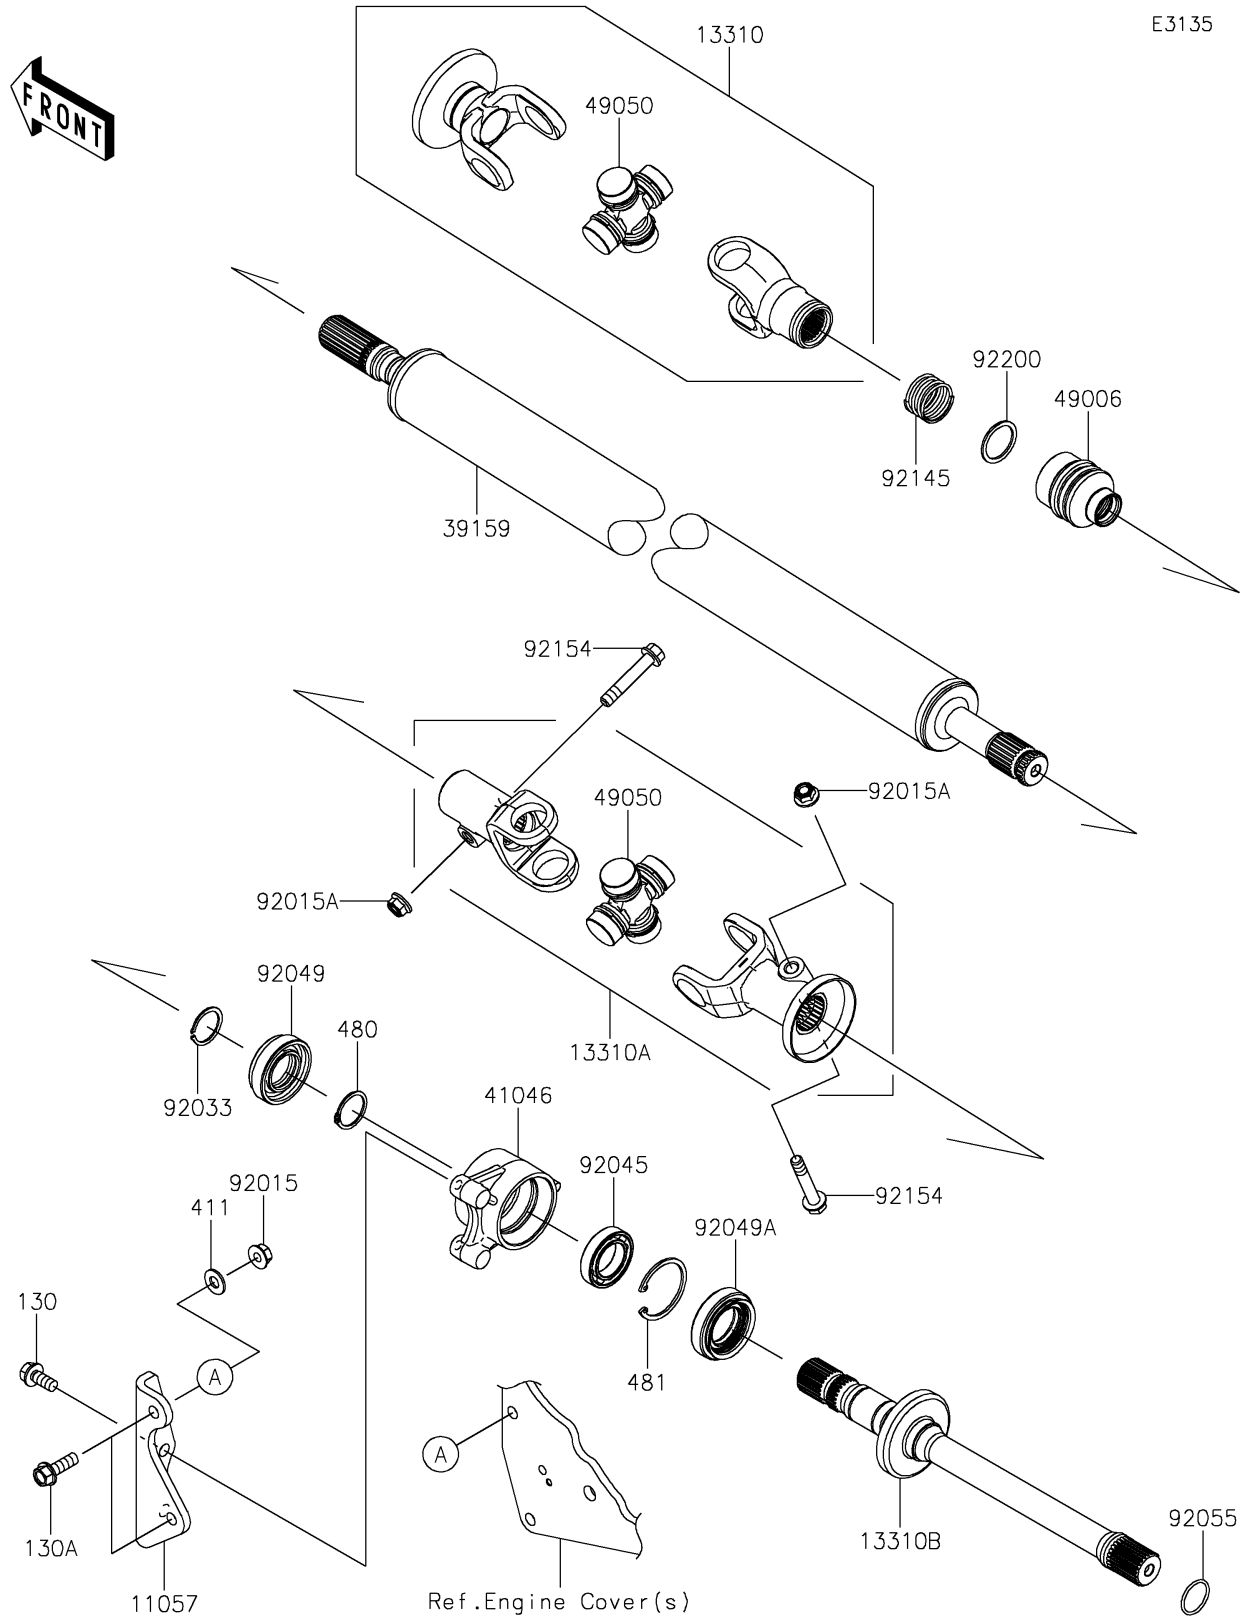

2022 TERYX KRX® 1000 SPECIAL EDITION PARTS DIAGRAM

Drive Shaft-Propeller

2022 TERYX KRX® 1000 SPECIAL EDITION PARTS LIST

Drive Shaft-Propeller

ITEM NAME	PART NUMBER	QUANTITY
BRACKET,BEARING-COMP (Ref # 11057)	11057-2804	1
SHAFT-ASSY,FRONT GEAR SIDE (Ref # 13310)	13310-0031	1
SHAFT-ASSY,REAR GEAR SIDE (Ref # 13310A)	13310-0045	1
SHAFT-ASSY (Ref # 13310B)	13310-0046	1
SHAFT-DRIVE (Ref # 39159)	39159-0581	1
HOUSING-BEARING (Ref # 41046)	41046-0037	1
BOOT,GEAR ASSY SIDE (Ref # 49006)	49006-0108	1
SPIDER (Ref # 49050)	49050-0034	2
NUT,FLANGED,8MM (Ref # 92015)	92015-1014	2
NUT,8MM (Ref # 92015A)	92015-1432	2
RING-SNAP,25MM (Ref # 92033)	92033-1172	1
BEARING-BALL,#6905 (Ref # 92045)	92045-036	1
SEAL-OIL,TC9Y 25X48X10X17.2 (Ref # 92049)	92049-0817	1
SEAL-OIL,TC9Y 28X50X10X17.2 (Ref # 92049A)	92049-0818	1
RING-O,22.1X1.9 (Ref # 92055)	92055-1617	1
SPRING (Ref # 92145)	92145-1838	1
BOLT,FLANGED,8X46 (Ref # 92154)	92154-1365	2
WASHER,25X31X1.5 (Ref # 92200)	92200-0600	1
BOLT-FLANGED,8X18 (Ref # 130)	130BA0818	2
BOLT-FLANGED,8X25 (Ref # 130A)	130BA0825	2
WASHER-PLAIN,8MM (Ref # 411)	411AA0800	2
CIRCLIP-TYPE-C,25MM (Ref # 480)	480J2500	1
CIRCLIP-TYPE-C,42MM (Ref # 481)	481J4200	1