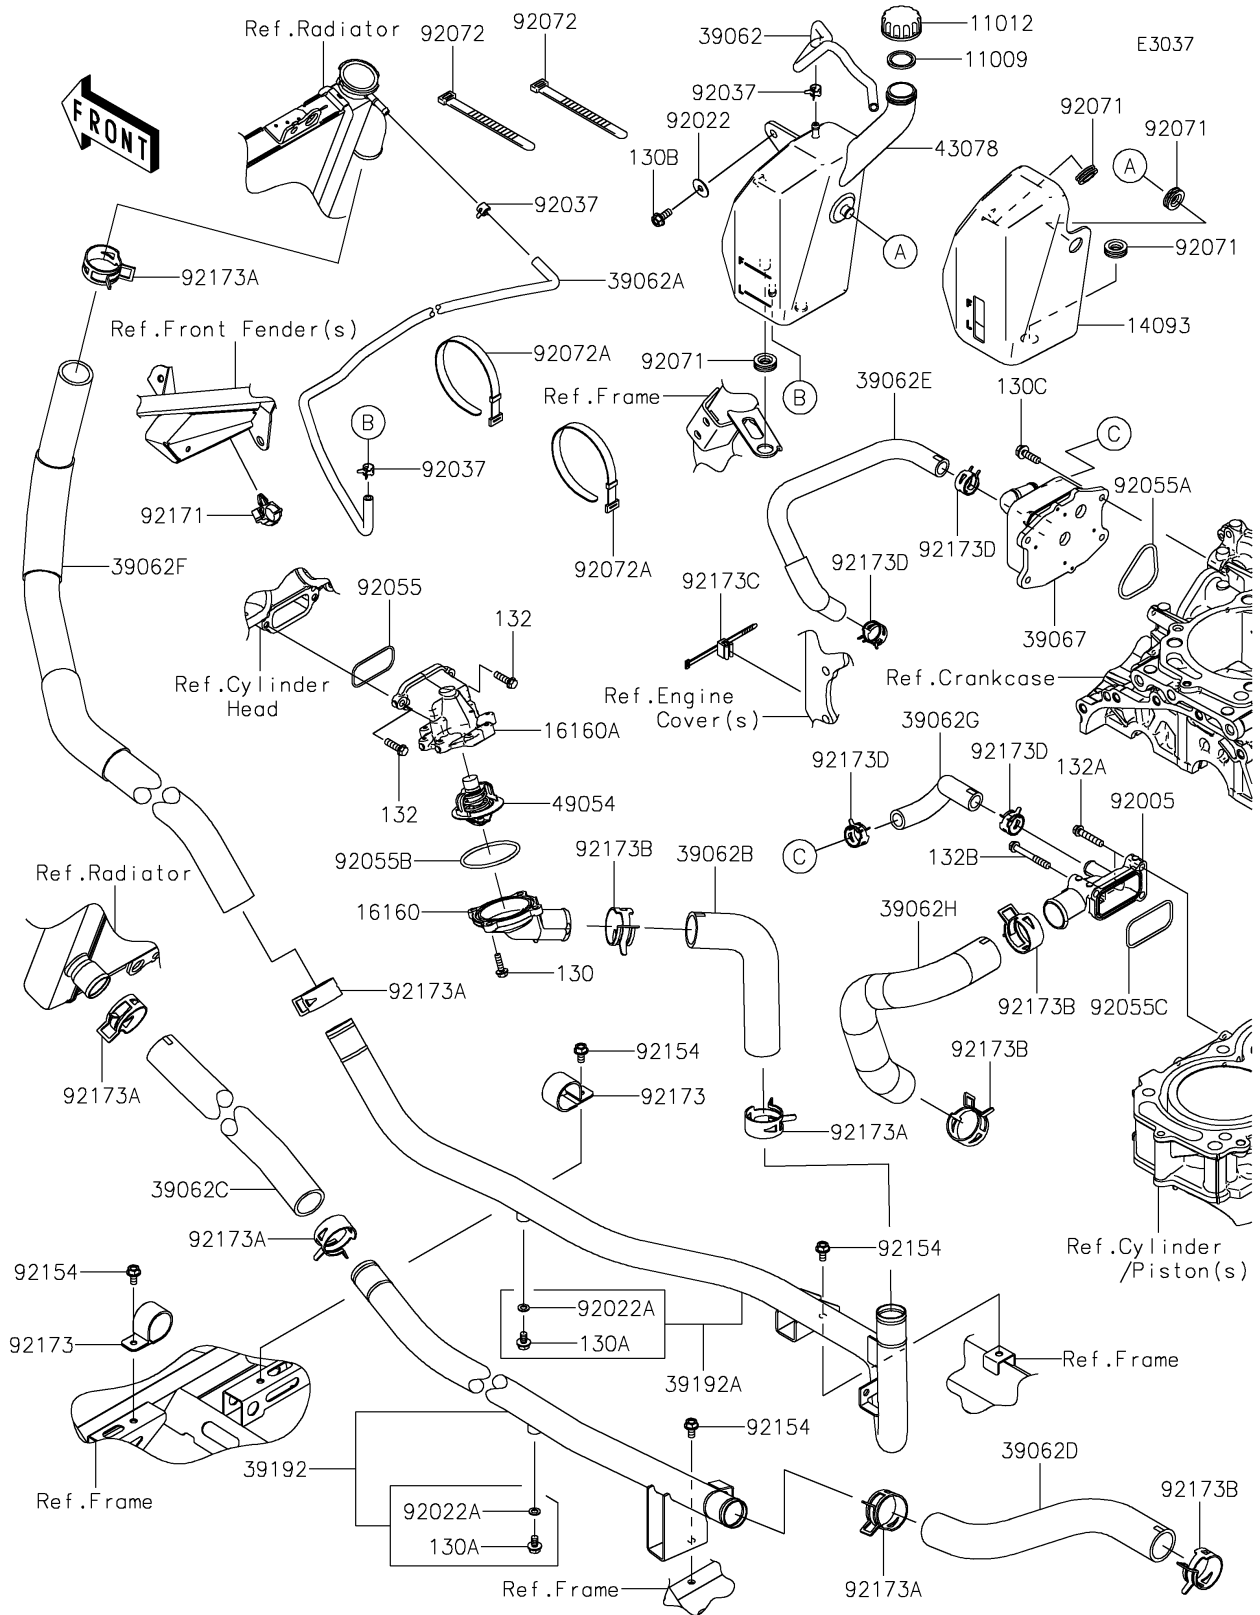

2022 TERYX KRX® 1000 SPECIAL EDITION PARTS DIAGRAM

Water Pipe

2022 TERYX KRX® 1000 SPECIAL EDITION PARTS LIST

Water Pipe

ITEM NAME	PART NUMBER	QUANTITY
GASKET,RESERVOIR TANK CAP (Ref # 11009)	11009-1145	1
CAP (Ref # 11012)	11012-1084	1
COVER,RESERVOIR (Ref # 14093)	14093-0847	1
BODY (Ref # 16160)	16160-0805	1
BODY (Ref # 16160A)	16160-0806	1
HOSE-COOLING,OVERFLOW (Ref # 39062)	39062-0830	1
HOSE-COOLING,RAD-RESERVOIR (Ref # 39062A)	39062-0831	1
HOSE-COOLING,ENGINE-PIPE(RH) (Ref # 39062B)	39062-0833	1
HOSE-COOLING,RADIATOR-PIPE(LH) (Ref # 39062C)	39062-0835	1
HOSE-COOLING,PIPE(LH)-W/PUMP (Ref # 39062D)	39062-0836	1
HOSE-COOLING,OIL COOLER-W/PUMP (Ref # 39062E)	39062-0838	1
HOSE-COOLING,RADIATOR-PIPE(RH) (Ref # 39062F)	39062-0870	1
HOSE-COOLING,ENGINE-OIL COOLER (Ref # 39062G)	39062-0872	1
HOSE-COOLING,W/PUMP-ENGINE (Ref # 39062H)	39062-0874	1
COOLER-OIL (Ref # 39067)	39067-0023	1
PIPE-WATER,LH (Ref # 39192)	39192-0669	1
PIPE-WATER,RH (Ref # 39192A)	39192-0670	1
RESERVOIR (Ref # 43078)	43078-0602	1
THERMOSTAT (Ref # 49054)	49054-0004	1
FITTING,CYLINDER (Ref # 92005)	92005-0899	1
WASHER,PLAIN,6.5X20X1 (Ref # 92022)	92022-165	1
WASHER,6.2X11X1 (Ref # 92022A)	92022-304	2
CLAMP,TUBE (Ref # 92037)	92037-1461	3
RING-O,YP 27.6 57.6 1.9 (Ref # 92055)	92055-0021	1
RING-O,46.4X3.1 (Ref # 92055A)	92055-0752	1
RING-O,53.5X2.6 (Ref # 92055B)	92055-0831	1
RING-O,FITTING (Ref # 92055C)	92055-0923	1
GROMMET (Ref # 92071)	92071-1115	4
BAND,L=123 (Ref # 92072)	92072-030	2