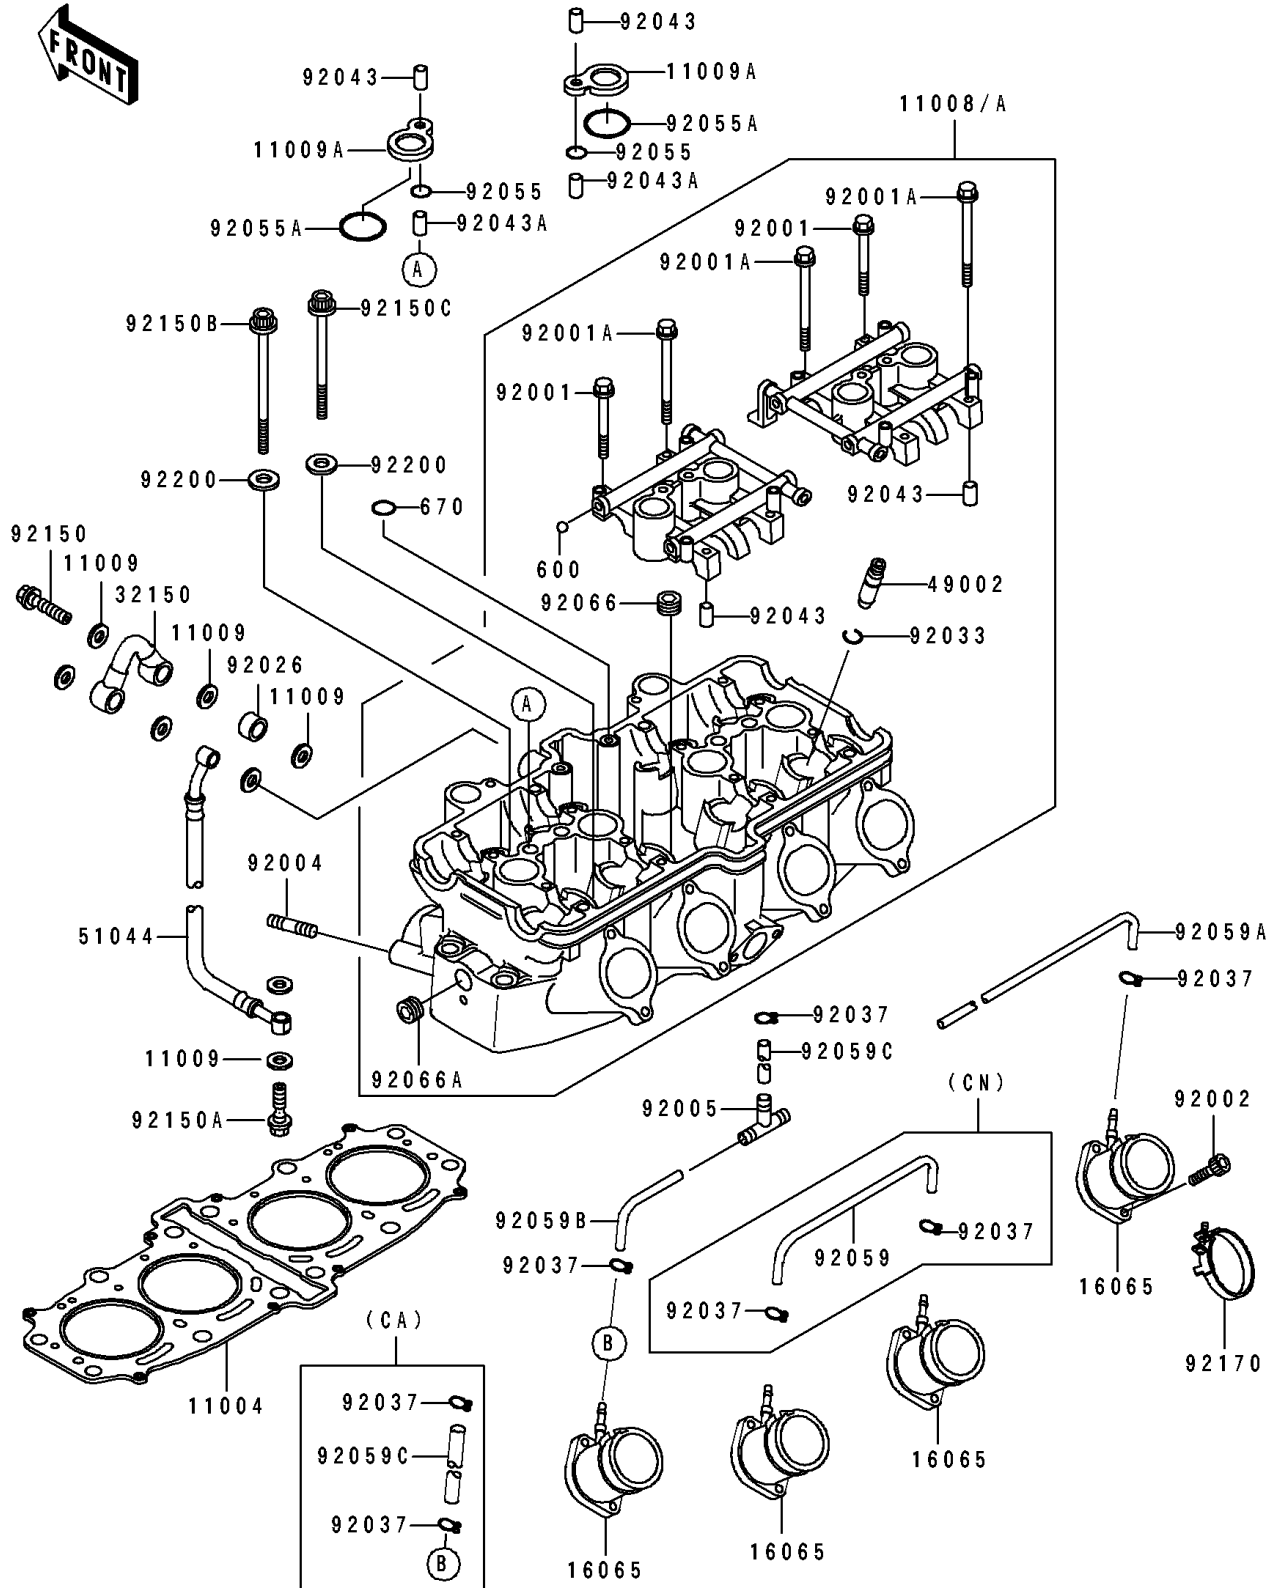

1993 Ninja® ZX™ -6 PARTS DIAGRAM

Cylinder Head

E1111

1993 Ninja® ZX™ -6 PARTS LIST

Cylinder Head

ITEM NAME	PART NUMBER	QUANTITY
GASKET-HEAD (Ref # 11004)	11004-1206	1
HEAD-COMP-CYLINDER (Ref # 11008)	11008-1241	1
GASKET,10X14.5X1.5 (Ref # 11009)	11009-1105	8
GASKET,SPARK PLUG (Ref # 11009A)	11009-1990	4
HOLDER-CARBURETOR (Ref # 16065)	16065-1213	4
PIPE,HEAD (Ref # 32150)	32150-1621	1
GUIDE-VALVE (Ref # 49002)	49002-1109	AR
TUBE-ASSY,HEAD-OIL PAN (Ref # 51044)	51044-1121	1
BOLT,FLANGED,6X38 (Ref # 92001)	92001-1105	12
BOLT,6X46 (Ref # 92001A)	92001-1872	4
BOLT,6X16 (Ref # 92002)	92002-1143	8
STUD,8X18 (Ref # 92004)	92004-1186	8
FITTING,TUBE,T-TYPE (Ref # 92005)	92005-1017	1
SPACER,10.5X15.1X10 (Ref # 92026)	92026-1393	1
RING-SNAP (Ref # 92033)	92033-1247	16
CLAMP (Ref # 92037)	92037-1712	2
CLAMP (Ref # 92037)	92037-1712	3
PIN,6.2X8X14 (Ref # 92043)	92043-1263	8
PIN,8.2X10X14 (Ref # 92043A)	92043-1264	4
RING-O,11.5X1.5 (Ref # 92055)	92055-1469	4
RING-O (Ref # 92055A)	92055-1470	4
TUBE,4X9X230 (Ref # 92059A)	92059-1068	1
TUBE,4X9X80 (Ref # 92059B)	92059-1365	1
TUBE,4X9X500,WHITE (Ref # 92059C)	92059-1533	1
PLUG (Ref # 92066)	92066-1253	4
PLUG (Ref # 92066A)	92066-1346	2
BOLT,BANJO,10X37 (Ref # 92150)	92150-1122	2
BOLT,BANJO,10X23 (Ref # 92150A)	92150-1123	1
BOLT,10X165 (Ref # 92150B)	92150-1368	2

1993 Ninja® ZX™ -6 PARTS LIST

Cylinder Head

ITEM NAME	PART NUMBER	QUANTITY
BOLT,10X151 (Ref # 92150C)	92150-1369	10
CLAMP (Ref # 92170)	92170-1146	4
WASHER,10.5X19X2.3 (Ref # 92200)	92200-1042	12
BALL-STEEL,9/32" (Ref # 600)	600A0900	12
O RING,8MM (Ref # 670)	670D1508	2