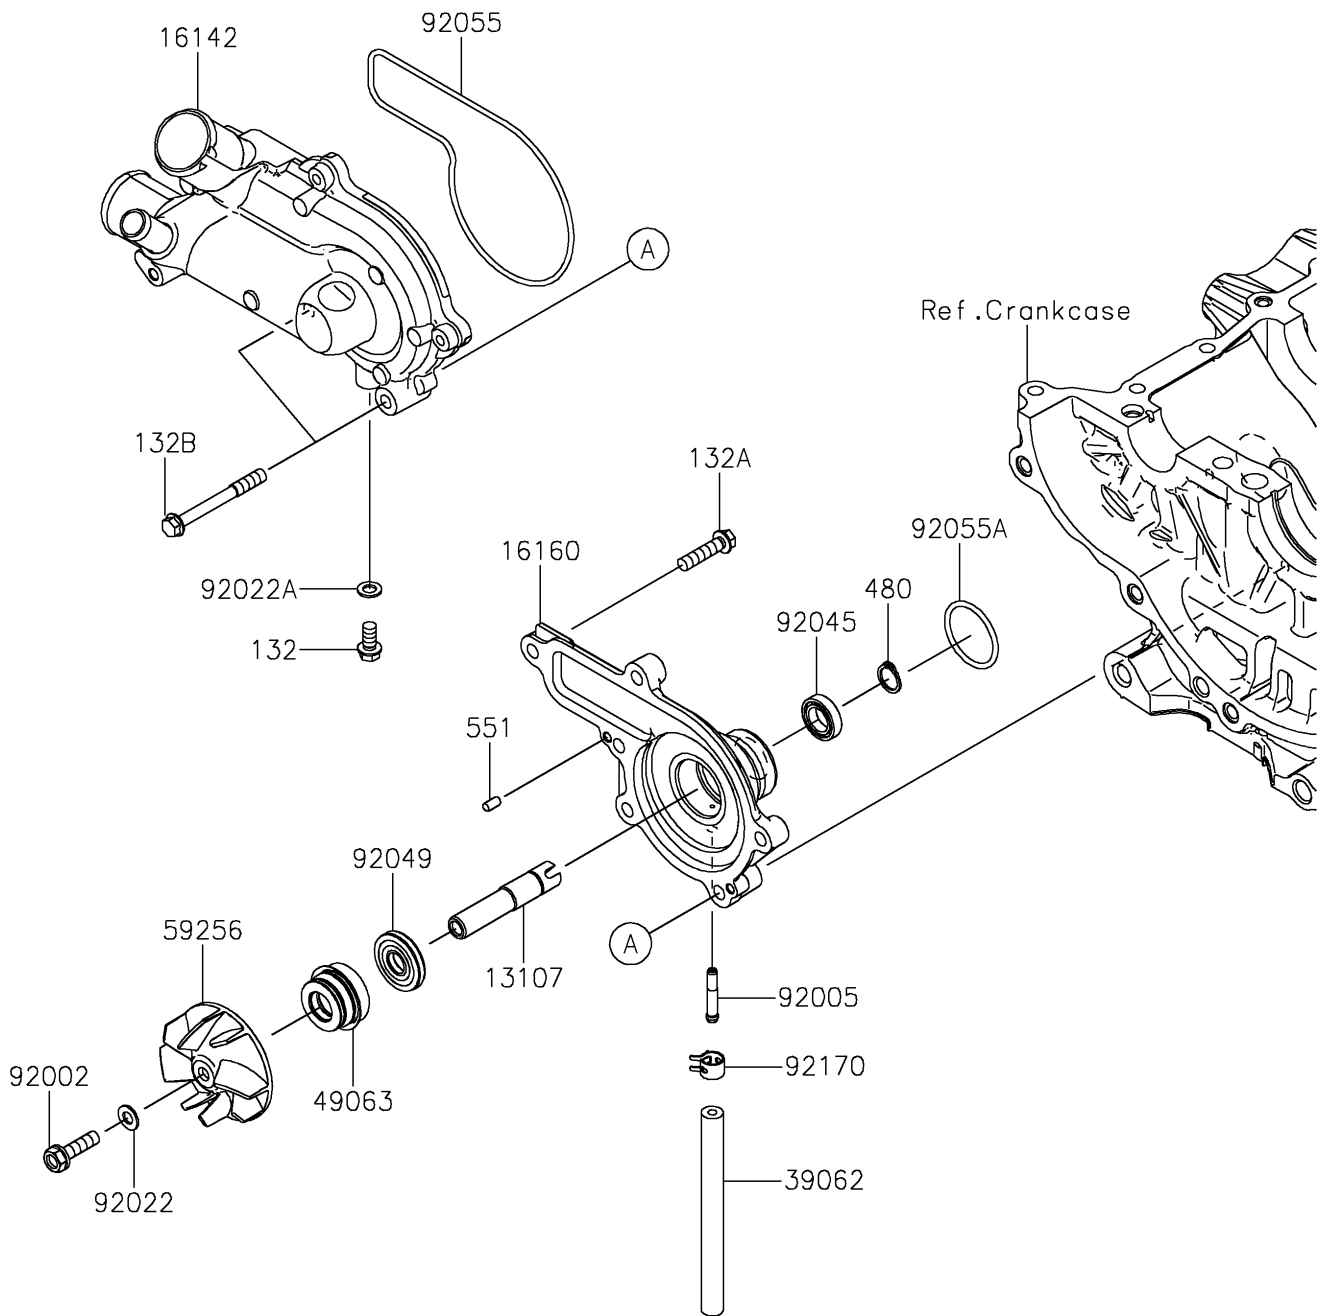

# 2022 TERYX KRX® 1000 SPECIAL EDITION PARTS DIAGRAM

Water Pump

E3031

### Water Pump

ITEM NAME	PART NUMBER	QUANTITY
SHAFT,WATER PUMP BODY (Ref # 13107)	13107-0894	1
COVER-PUMP,WATER (Ref # 16142)	16142-0756	1
BODY,WATER PUMP (Ref # 16160)	16160-0804	1
HOSE-COOLING,4X10X110 (Ref # 39062)	39062-0847	1
SEAL-MECHANICAL,WATER (Ref # 49063)	49063-1055	1
IMPELLER (Ref # 59256)	59256-0017	1
BOLT,6X22 (Ref # 92002)	92002-1154	1
FITTING (Ref # 92005)	92005-1264	1
WASHER,6.1X12X1 (Ref # 92022)	92022-077	1
WASHER,6.2X11X1 (Ref # 92022A)	92022-304	1
BEARING-BALL,6801P (Ref # 92045)	92045-0918	1
SEAL-OIL (Ref # 92049)	92049-0778	1
RING-O,WATER PUMP COVER (Ref # 92055)	92055-0921	1
RING-O,28.7X2.4 (Ref # 92055A)	92055-0922	1
CLAMP (Ref # 92170)	92170-1493	1
BOLT-FLANGED-SMALL,6X12 (Ref # 132)	132BA0612	1
BOLT-FLANGED-SMALL,6X25 (Ref # 132A)	132BA0625	4
BOLT-FLANGED-SMALL,6X55 (Ref # 132B)	132BA0655	2
CIRCLIP-TYPE-C,12MM (Ref # 480)	480J1200	1
PIN-DOWEL,4X8 (Ref # 551)	551A0408	2