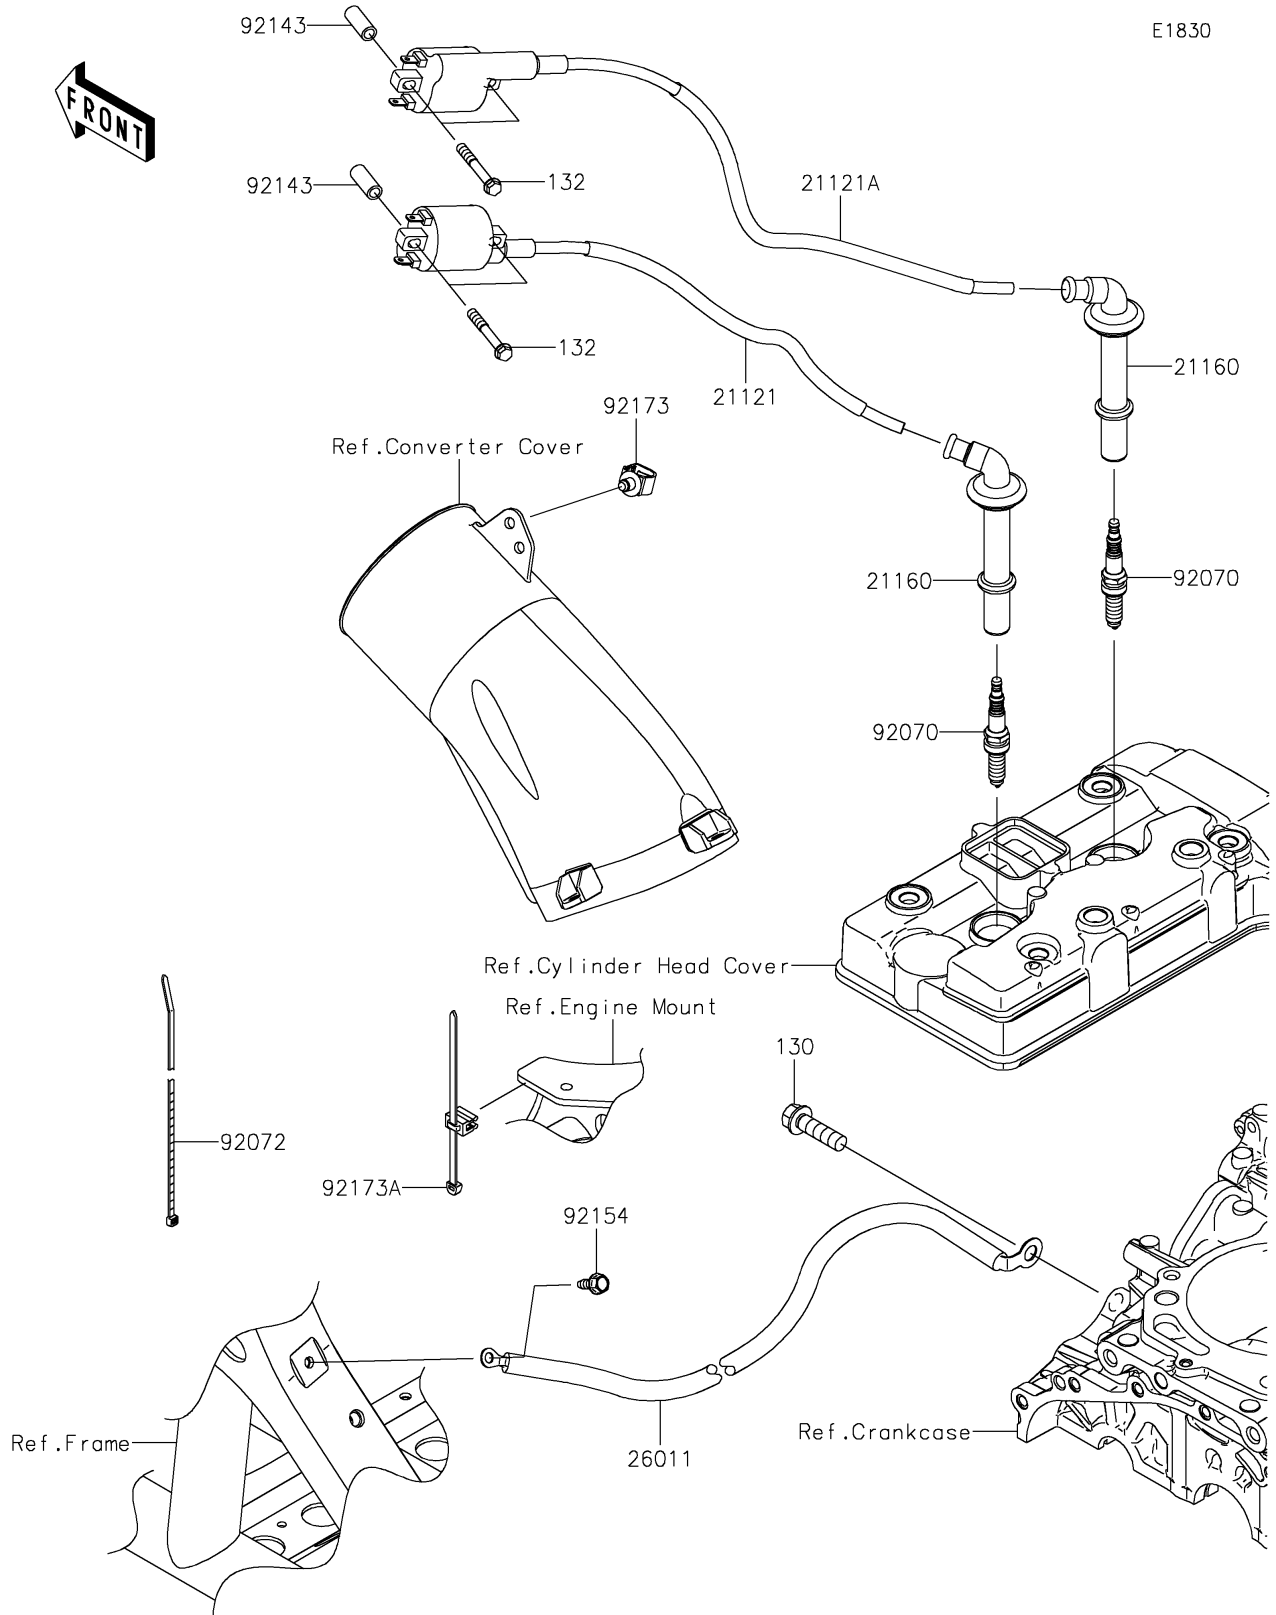

2022 TERYX KRX® 1000 SPECIAL EDITION PARTS DIAGRAM

Ignition System

2022 TERYX KRX® 1000 SPECIAL EDITION PARTS LIST

Ignition System

ITEM NAME	PART NUMBER	QUANTITY
COIL-IGNITION,#1 (Ref # 21121)	21121-0736	1
COIL-IGNITION,#2 (Ref # 21121A)	21121-0737	1
CAP-ASSY-PLUG (Ref # 21160)	21160-0027	2
WIRE-LEAD (Ref # 26011)	26011-1874	1
PLUG-SPARK,SILMAR9F9(NGK) (Ref # 92070)	92070-0721	2
BAND,L=292.1 (Ref # 92072)	92072-3509	2
COLLAR (Ref # 92143)	92143-1046	4
BOLT,FLANGED,6X16 (Ref # 92154)	92154-0551	1
CLAMP,12MM DIA. (Ref # 92173)	92173-0736	1
CLAMP (Ref # 92173A)	92173-2089	1
BOLT-FLANGED,10X35 (Ref # 130)	130BA1035	1
BOLT-FLANGED-SMALL,6X45 (Ref # 132)	132BA0645	4