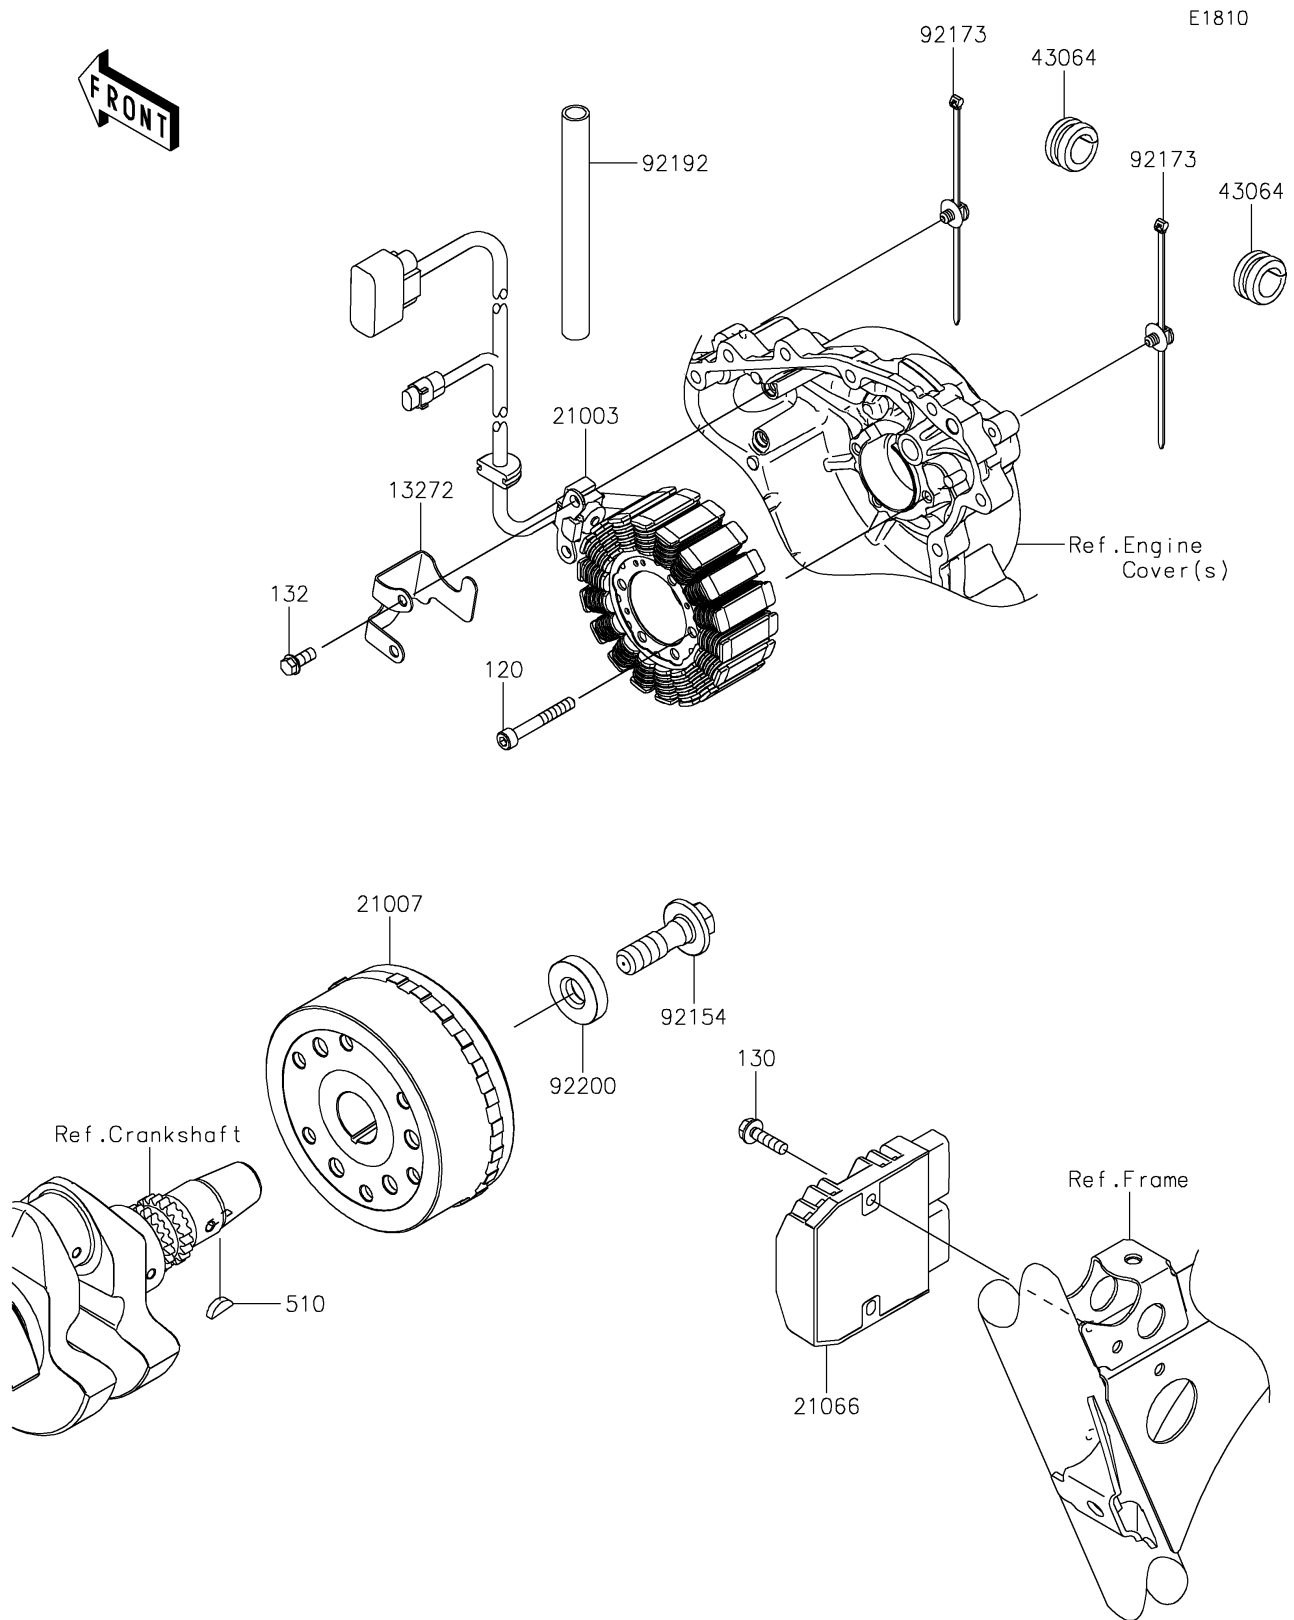

2022 TERYX KRX® 1000 SPECIAL EDITION PARTS DIAGRAM

Generator

2022 TERYX KRX® 1000 SPECIAL EDITION PARTS LIST

Generator

ITEM NAME	PART NUMBER	QUANTITY
PLATE,LEAD WIRE (Ref # 13272)	13272-2627	1
STATOR (Ref # 21003)	21003-0196	1
ROTOR (Ref # 21007)	21007-0685	1
REGULATOR-VOLTAGE (Ref # 21066)	21066-0771	1
GROMMET,HOSE CLAMP (Ref # 43064)	43064-007	2
BOLT,FLANGED,14X45 (Ref # 92154)	92154-3915	1
CLAMP (Ref # 92173)	92173-2259	2
TUBE,CONVOLUTED,10.7X14.1X140 (Ref # 92192)	92192-2521	1
WASHER,14X36X8 (Ref # 92200)	92200-2240	1
BOLT-SOCKET,6X45 (Ref # 120)	120CA0645	4
BOLT-FLANGED,6X22 (Ref # 130)	130BA0622	2
BOLT-FLANGED-SMALL,6X14 (Ref # 132)	132BA0614	2
KEY-WOODRUFF (Ref # 510)	510A4200	1