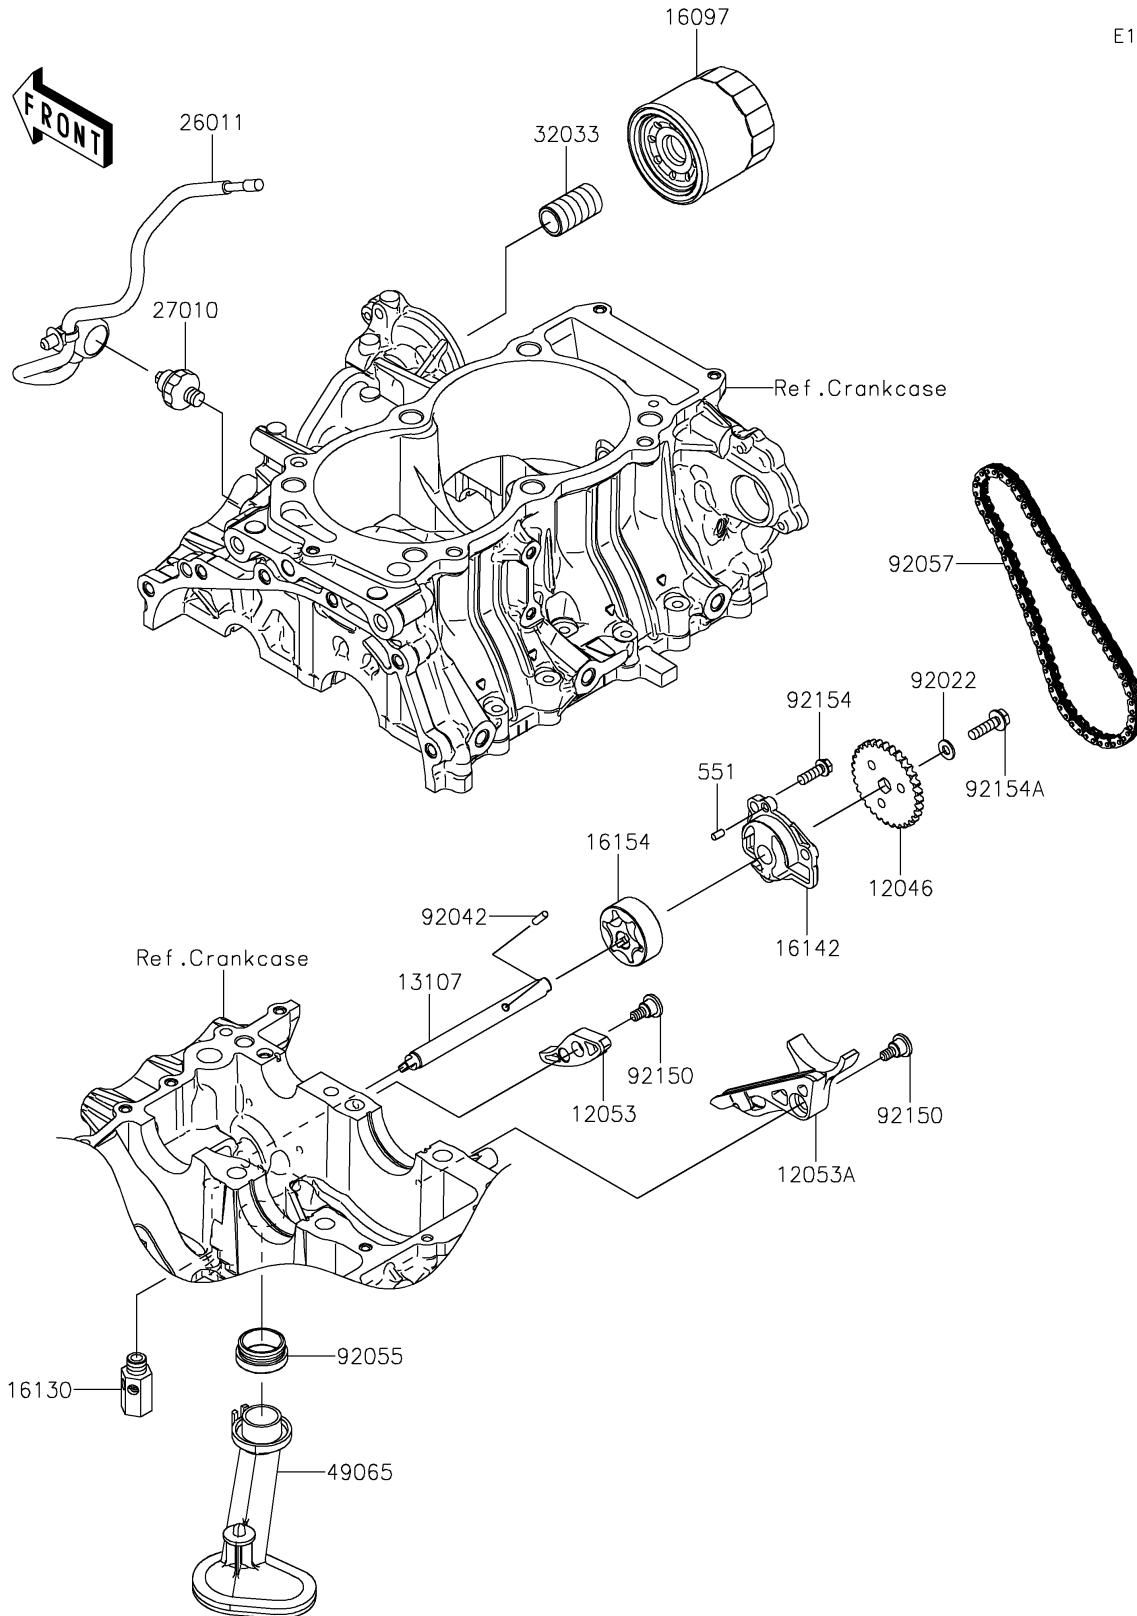

# 2022 TERYX KRX® 1000 SPECIAL EDITION PARTS DIAGRAM

## Oil Pump/Oil Filter

E1710

### Oil Pump/Oil Filter

ITEM NAME	PART NUMBER	QUANTITY
SPROCKET,OIL PUMP,31T (Ref # 12046)	12046-0614	1
GUIDE-CHAIN,UPP (Ref # 12053)	12053-0276	1
GUIDE-CHAIN,LWR (Ref # 12053A)	12053-0296	1
SHAFT,OIL PUMP (Ref # 13107)	13107-0896	1
FILTER-ASSY-OIL (Ref # 16097)	16097-0007	1
VALVE-ASSY-RELIEF (Ref # 16130)	16130-1058	1
COVER-PUMP (Ref # 16142)	16142-0754	1
ROTOR-PUMP (Ref # 16154)	16154-0750	1
WIRE-LEAD (Ref # 26011)	26011-1985	1
SWITCH,OIL PRESSURE (Ref # 27010)	27010-1313	1
PIPE,OIL FILTER (Ref # 32033)	32033-1535	1
FILTER-OIL (Ref # 49065)	49065-0050	1
WASHER,6X12.8X1.2 (Ref # 92022)	92022-1827	1
PIN,DOWEL,4X13.8 (Ref # 92042)	92042-030	1
RING-O,OIL FILTER (Ref # 92055)	92055-1503	1
CHAIN,98XRH2010-70M (Ref # 92057)	92057-0765	1
BOLT,6MM (Ref # 92150)	92150-1090	2
BOLT,FLANGED,6X18 (Ref # 92154)	92154-0499	3
BOLT,FLANGED,6X22 (Ref # 92154A)	92154-1525	1
PIN-DOWEL,4X8 (Ref # 551)	551A0408	1