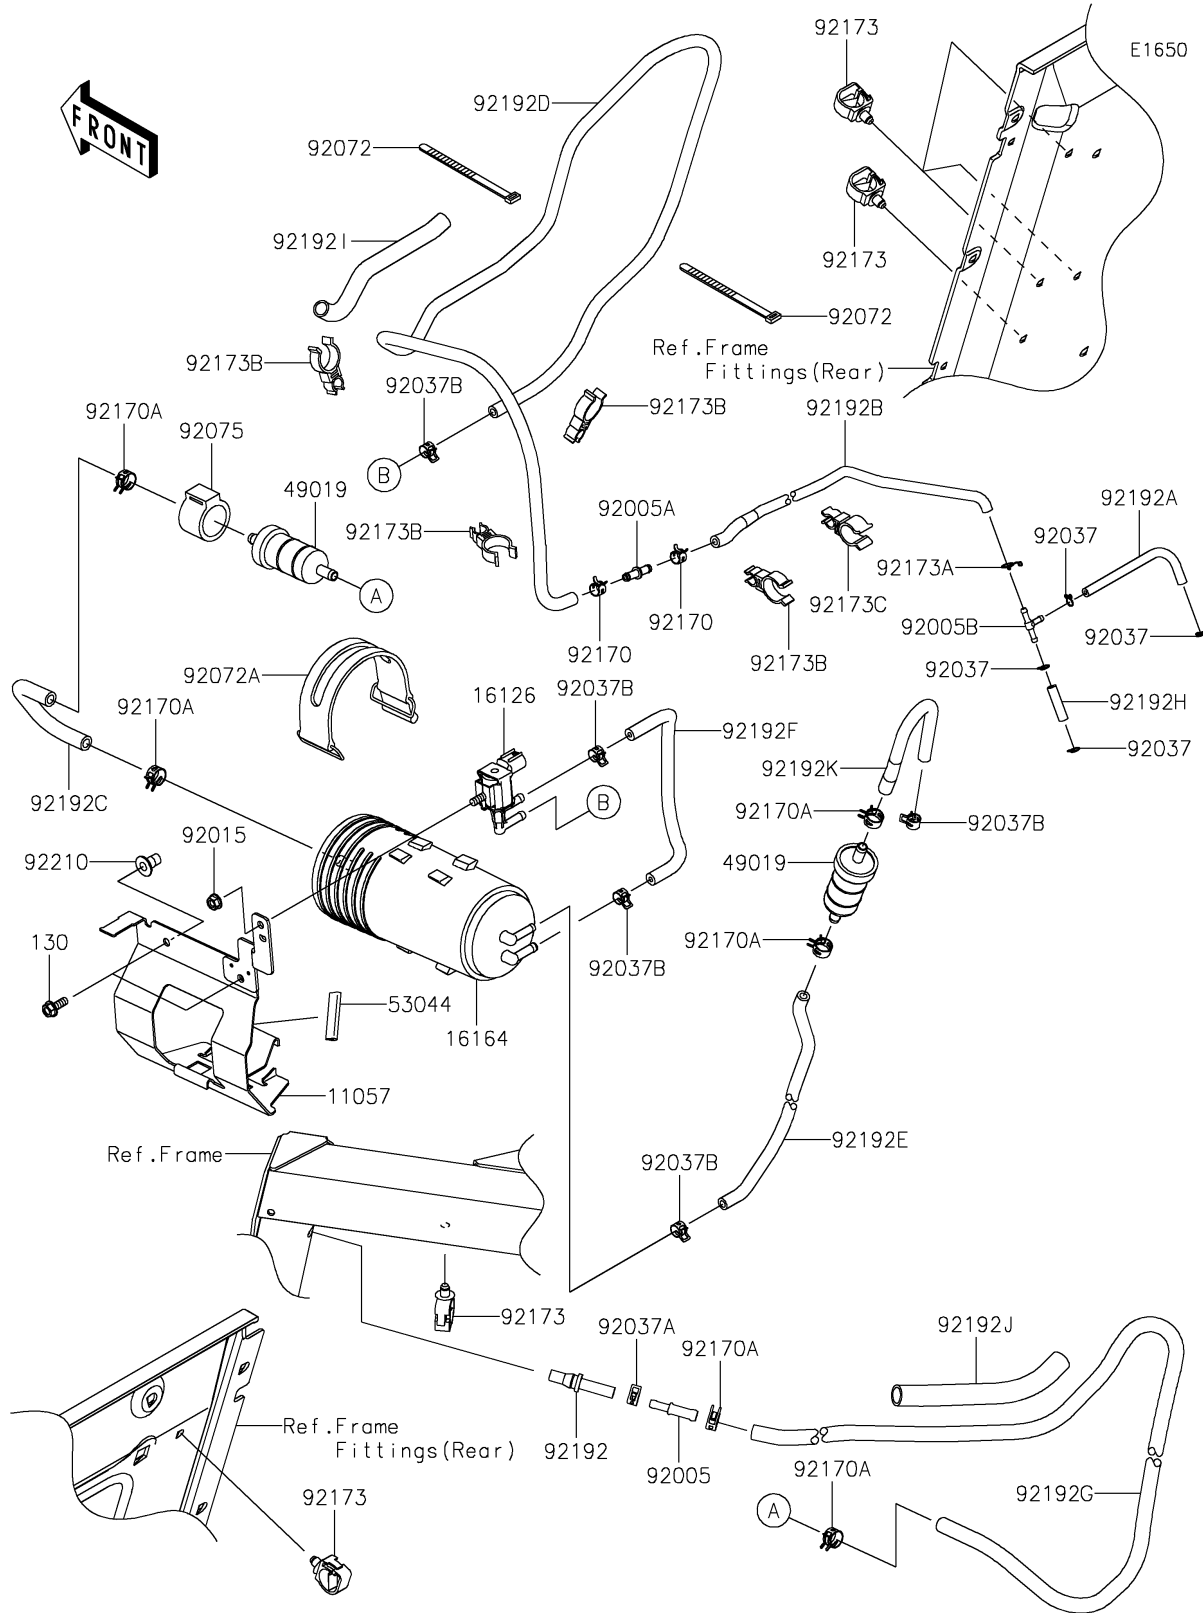

2022 TERYX KRX® 1000 SPECIAL EDITION PARTS DIAGRAM

Fuel Evaporative System(CA)

2022 TERYX KRX® 1000 SPECIAL EDITION PARTS LIST

Fuel Evaporative System(CA)

ITEM NAME	PART NUMBER	QUANTITY
BRACKET,CANISTER (Ref # 11057)	11057-2246	1
VALVE,SOLENOID (Ref # 16126)	16126-0705	1
CANISTER (Ref # 16164)	16164-0016	1
FILTER-FUEL (Ref # 49019)	49019-0032	2
TRIM,L=40 (Ref # 53044)	53044-1320	1
FITTING (Ref # 92005)	92005-0720	1
FITTING (Ref # 92005A)	92005-0721	1
FITTING (Ref # 92005B)	92005-1380	1
NUT,FLANGED,6MM (Ref # 92015)	92015-1367	1
CLAMP,TUBE (Ref # 92037)	92037-1124	4
CLAMP,TUBE (Ref # 92037A)	92037-1461	1
CLAMP (Ref # 92037B)	92037-2113	5
BAND,L=149 (Ref # 92072)	92072-031	2
BAND,L=168 (Ref # 92072A)	92072-1306	1
DAMPER,FUEL FILTER (Ref # 92075)	92075-1853	1
CLAMP (Ref # 92170)	92170-1493	2
CLAMP (Ref # 92170A)	92170-2082	6
CLAMP (Ref # 92173)	92173-0861	6
CLAMP (Ref # 92173A)	92173-1568	1
CLAMP,CLIP (Ref # 92173B)	92173-2000	4
CLAMP (Ref # 92173C)	92173-2287	1
TUBE,FRAME PIPE-CHECK VALVE (Ref # 92192)	92192-0068	1
TUBE,3.5X7.5X125 (Ref # 92192A)	92192-1497	1
TUBE,L=450 (Ref # 92192B)	92192-1612	1
TUBE,FILTER-CANISTER (Ref # 92192C)	92192-1665	1
TUBE,PURGE VALVE-THROTTLE BODY (Ref # 92192D)	92192-1951	1
TUBE,CANISTER-CHECK VALVE (Ref # 92192E)	92192-1952	1
TUBE,CANISTER-PURGE VALVE (Ref # 92192F)	92192-1953	1
TUBE,AIR BREATHER (Ref # 92192G)	92192-1954	1

2022 TERYX KRX® 1000 SPECIAL EDITION PARTS LIST

Fuel Evaporative System(CA)

ITEM NAME	PART NUMBER	QUANTITY
TUBE,THROTTLE BODY (Ref # 92192H)	92192-1992	1
TUBE,CONVOLUTED,10.7X14.1X170 (Ref # 92192I)	92192-2293	1
TUBE,CONVOLUTED,13.2X17.5X160 (Ref # 92192J)	92192-2294	1
TUBE,CHECK VALVE-FILTER (Ref # 92192K)	92192-2295	1
NUT,LARGE FLANGE,6MM,L=16.5 (Ref # 92210)	92210-1623	2
BOLT-FLANGED,6X16 (Ref # 130)	130BA0616	2