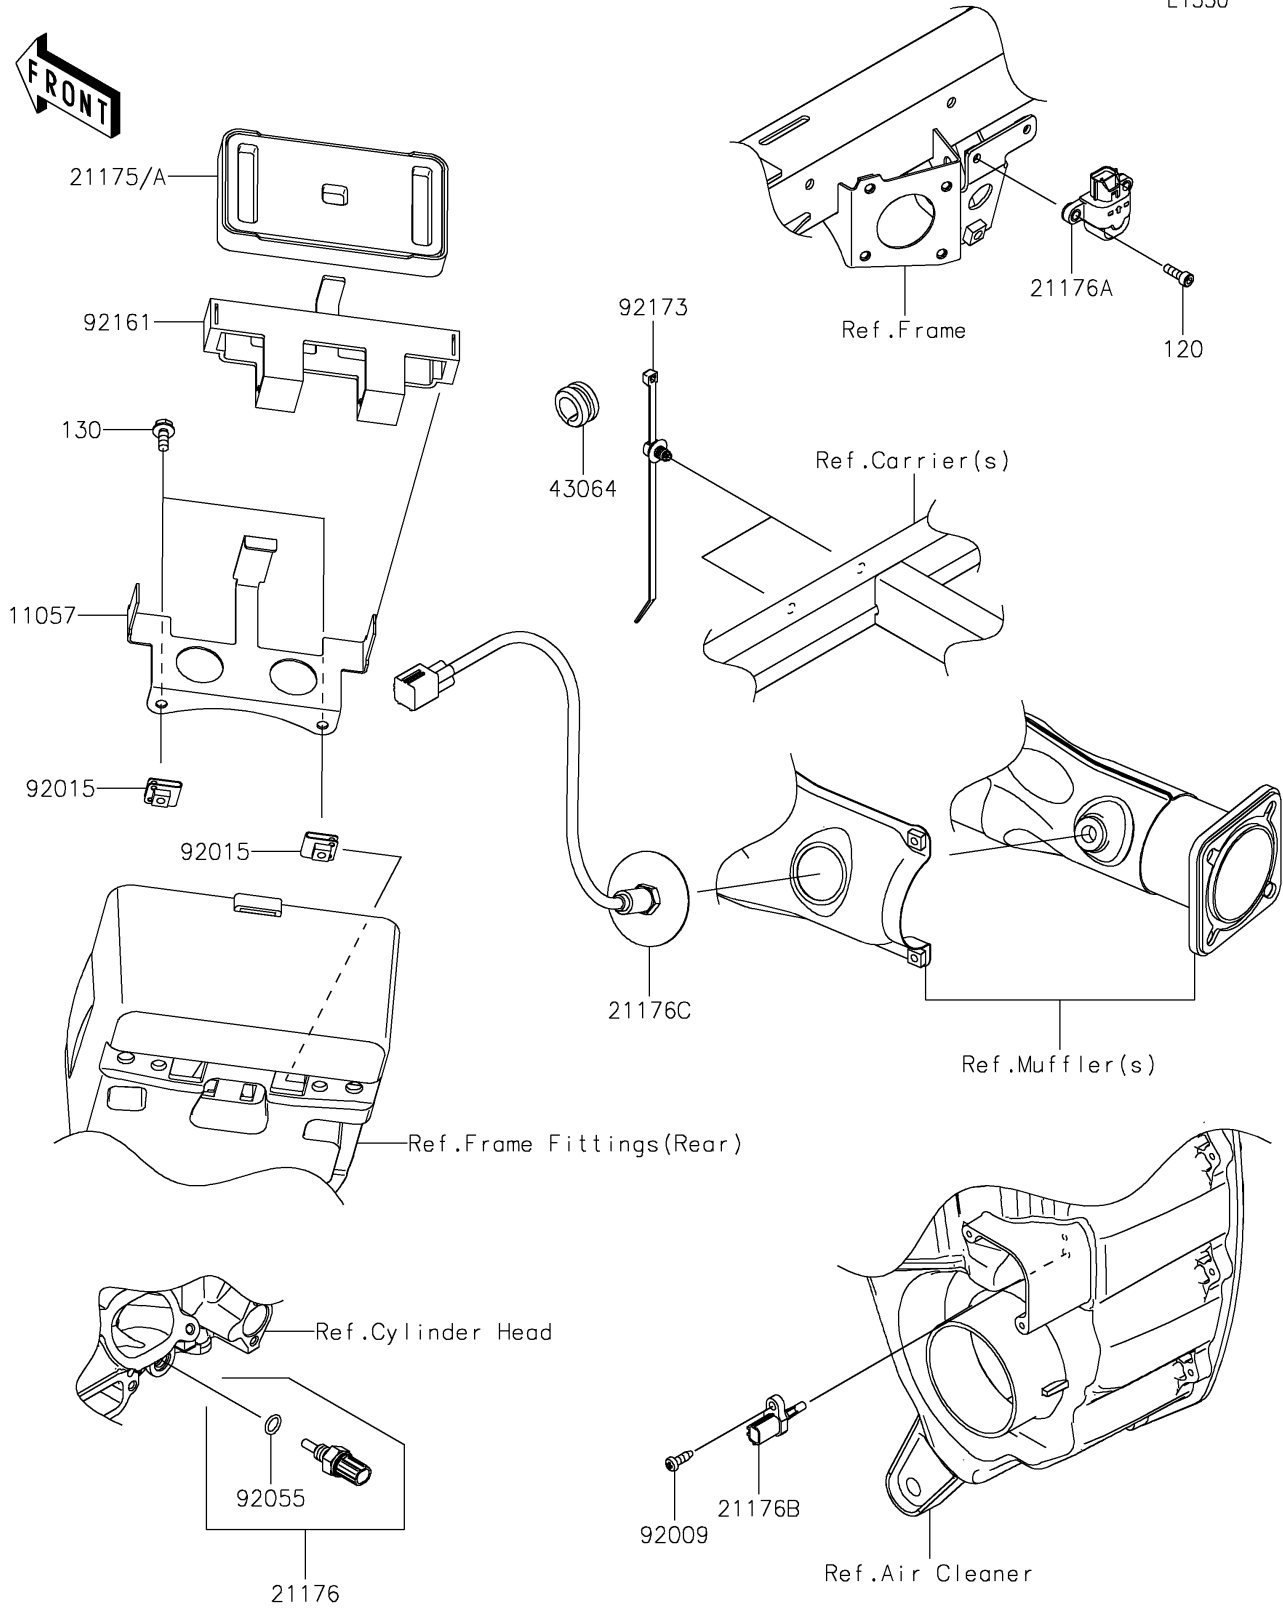

2022 TERYX KRX® 1000 SPECIAL EDITION PARTS DIAGRAM

Fuel Injection

E1530

2022 TERYX KRX® 1000 SPECIAL EDITION PARTS LIST

Fuel Injection

ITEM NAME	PART NUMBER	QUANTITY
BRACKET,ECU (Ref # 11057)	11057-2230	1
CONTROL UNIT-ELECTRONIC (Ref # 21175)	21175-1674	1
CONTROL UNIT-ELECTRONIC (Ref # 21175A)	21175-1675	1
SENSOR,WATER TEMP (Ref # 21176)	21176-0009	1
SENSOR,VEHICLE-DOWN (Ref # 21176A)	21176-0026	1
SENSOR,AIR TEMPERATURE (Ref # 21176B)	21176-0048	1
SENSOR,OXYGEN (Ref # 21176C)	21176-0900	1
GROMMET,HOSE CLAMP (Ref # 43064)	43064-007	2
SCREW,TAPPING,5X16 (Ref # 92009)	92009-1984	1
NUT,CLAMP,6MM (Ref # 92015)	92015-1678	2
RING-O,9.5X1.9 (Ref # 92055)	92055-0016	1
DAMPER,ECU (Ref # 92161)	92161-2183	1
CLAMP (Ref # 92173)	92173-2188	2
BOLT-SOCKET,5X16 (Ref # 120)	120CA0516	2
BOLT-FLANGED,6X14 (Ref # 130)	130CA0614	2