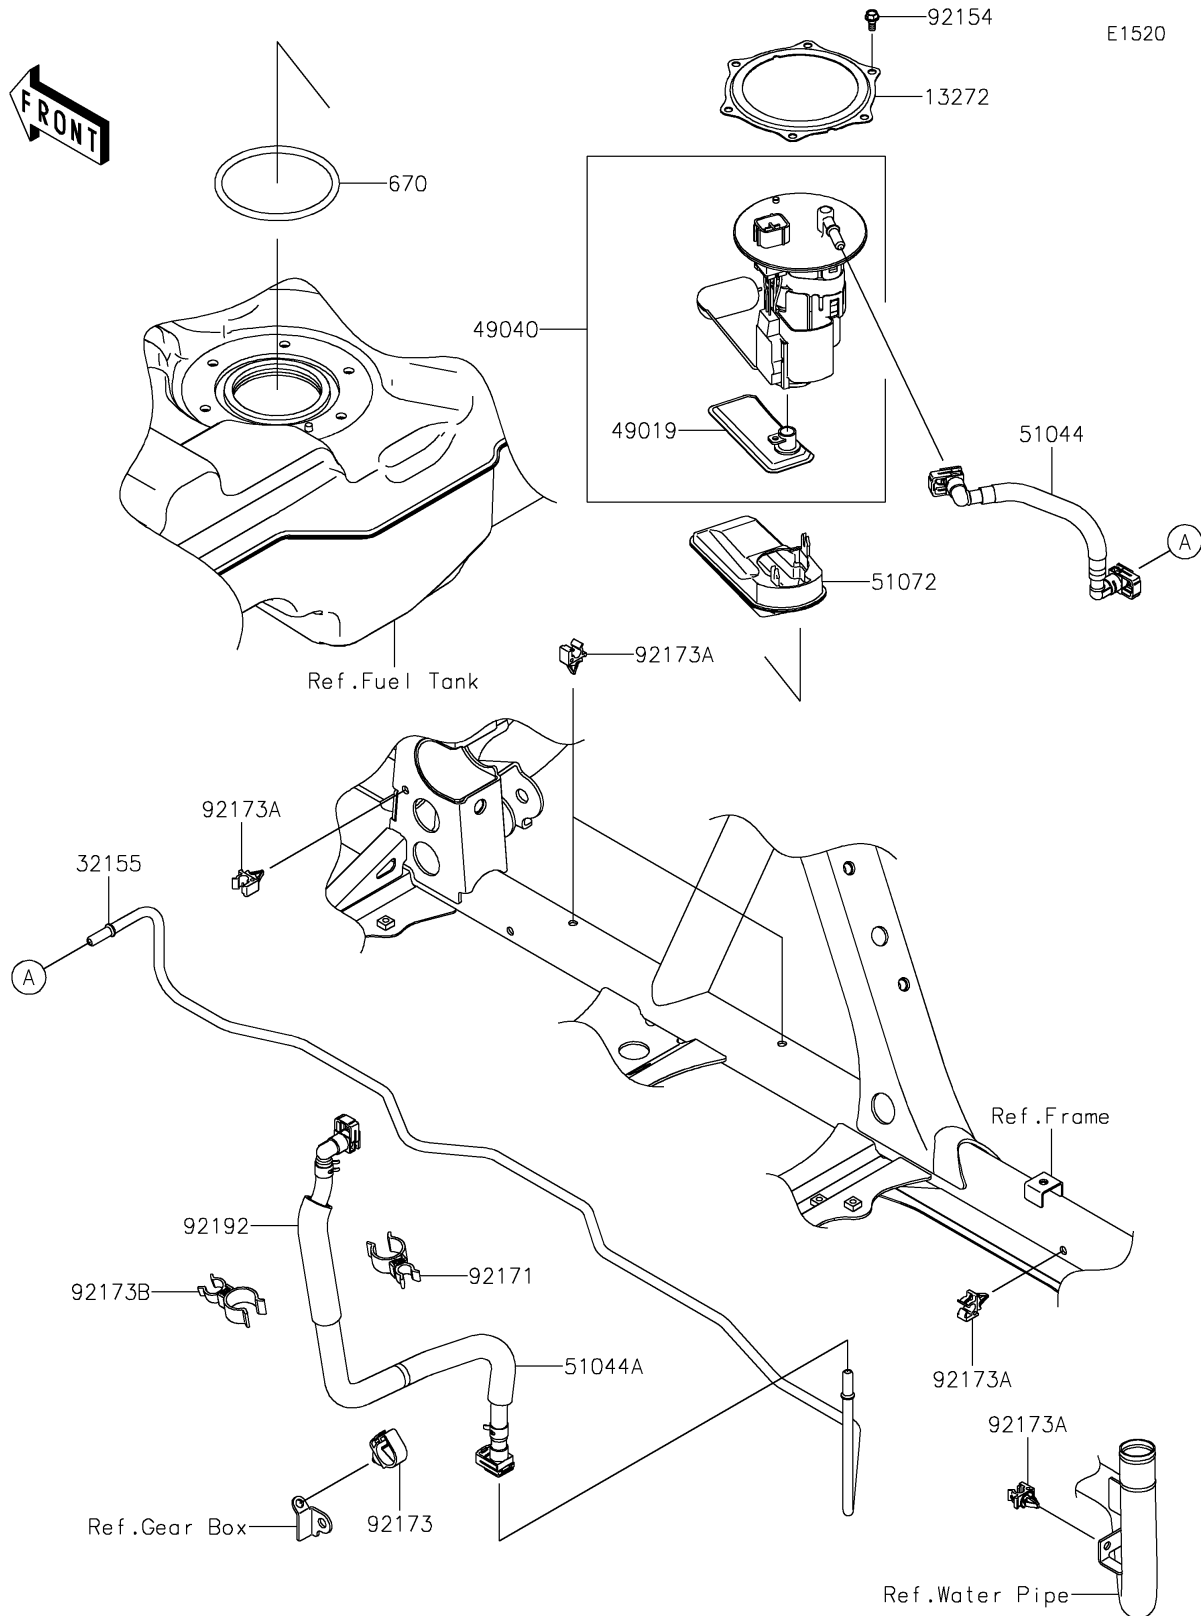

# 2022 TERYX KRX® 1000 SPECIAL EDITION PARTS DIAGRAM

## Fuel Pump

### Fuel Pump

ITEM NAME	PART NUMBER	QUANTITY
PLATE (Ref # 13272)	13272-2500	1
PIPE,FUEL (Ref # 32155)	32155-3718	1
FILTER-FUEL (Ref # 49019)	49019-0034	1
PUMP-FUEL (Ref # 49040)	49040-0782	1
TUBE-ASSY,FUEL PUMP-PIPE (Ref # 51044)	51044-0905	1
TUBE-ASSY,PIPE-ENGINE (Ref # 51044A)	51044-0944	1
CHAMBER-FUEL (Ref # 51072)	51072-0008	1
BOLT,FUEL PUMP (Ref # 92154)	92154-1326	6
CLAMP (Ref # 92171)	92171-0762	1
CLAMP (Ref # 92173)	92173-0861	1
CLAMP,FUEL PIPE (Ref # 92173A)	92173-1213	5
CLAMP,CLIP (Ref # 92173B)	92173-2286	1
TUBE,CORRUGATED,19.5X23.8X120 (Ref # 92192)	92192-2335	1
O RING (Ref # 670)	670E5090	1