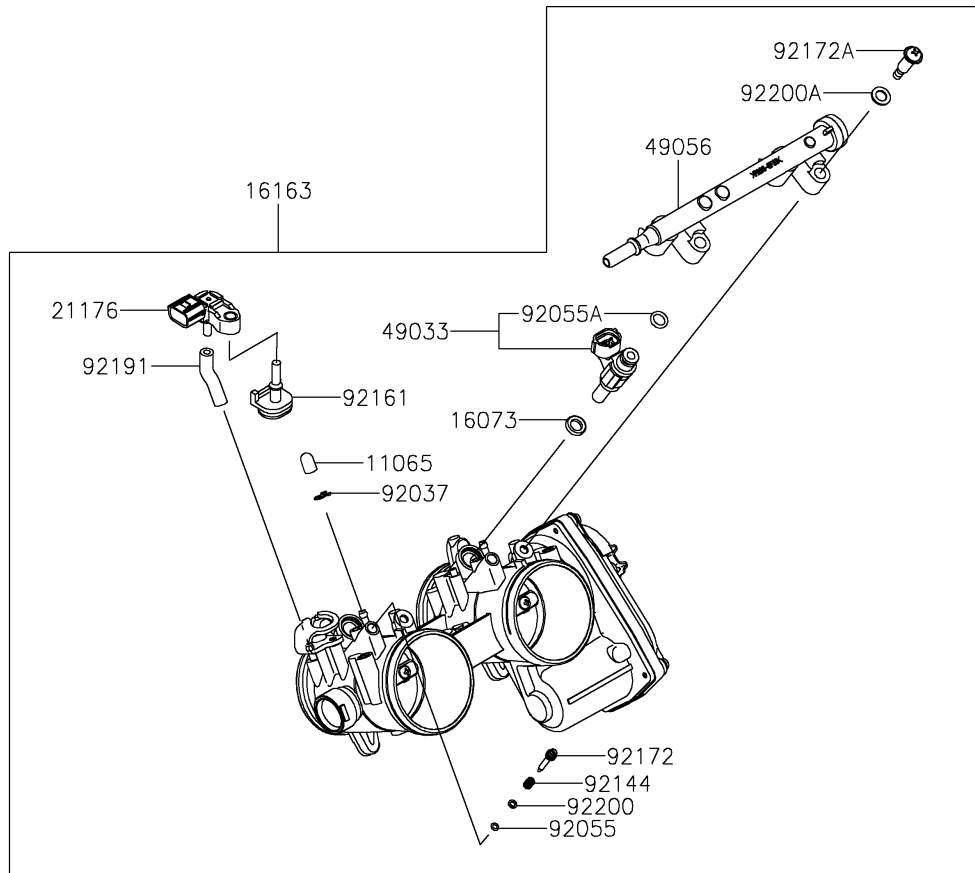

2022 TERYX KRX® 1000 SPECIAL EDITION PARTS DIAGRAM

Throttle

E1510

2022 TERYX KRX® 1000 SPECIAL EDITION PARTS LIST

Throttle

ITEM NAME	PART NUMBER	QUANTITY
CAP (Ref # 11065)	11065-0072	2
COVER,APS (Ref # 14093)	14093-0953	1
INSULATOR (Ref # 16073)	16073-0848	2
THROTTLE-ASSY (Ref # 16163)	16163-0991	1
SENSOR,PRESSURE (Ref # 21176)	21176-0906	1
LEVER-ASSY-THROTTLE (Ref # 39074)	39074-0004	1
NOZZLE-INJECTION (Ref # 49033)	49033-0040	2
PIPE-INJECTION (Ref # 49056)	49056-0564	1
NUT,FLANGED,6MM (Ref # 92015)	92015-1367	2
CLAMP,TUBE (Ref # 92037)	92037-1124	2
RING-O (Ref # 92055)	92055-0840	2
RING-O,INJECTION NOZZLE (Ref # 92055A)	92055-0937	2
SPRING,THROTTLE STOP SCREW (Ref # 92144)	92144-1674	2
DAMPER (Ref # 92161)	92161-0673	1
SCREW (Ref # 92172)	92172-0156	2
SCREW,PIPE INJECTION (Ref # 92172A)	92172-0828	2
SCREW,6X16 (Ref # 92172B)	92172-1333	2
TUBE,3.2X7.4X40 (Ref # 92191)	92191-1551	1
WASHER,PILOT AIR SCREW (Ref # 92200)	92200-1564	2
WASHER (Ref # 92200A)	92200-3807	2
BOLT-FLANGED,6X20 (Ref # 130)	130BA0620	3