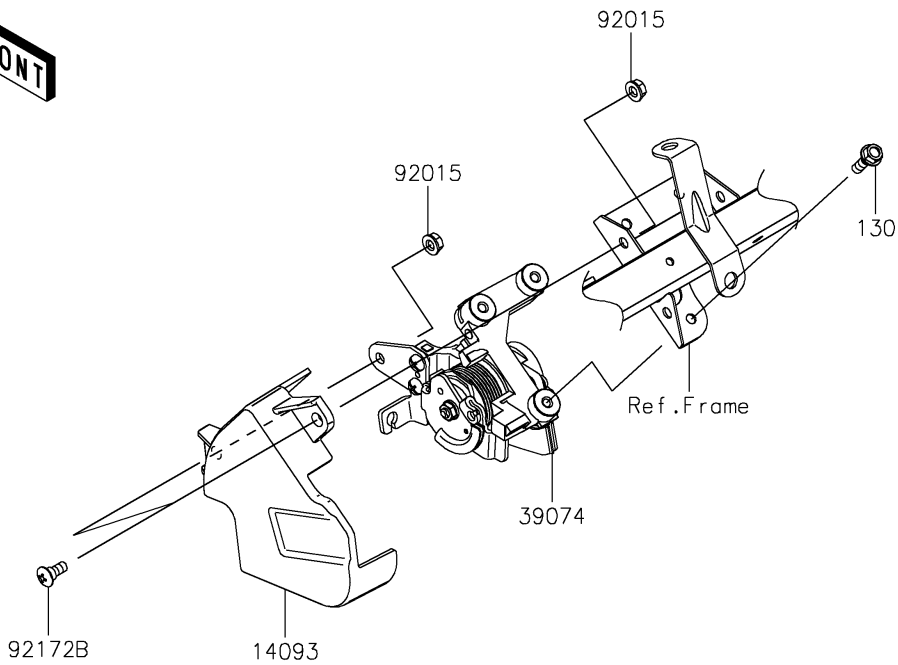

2022 TERYX KRX® 1000 SPECIAL EDITION PARTS DIAGRAM

Throttle

E1510

2022 TERYX KRX® 1000 SPECIAL EDITION PARTS LIST

Throttle

ITEM NAME	PART NUMBER	QUANTITY
CAP (Ref # 11065)	11065-0072	2
COVER,APS (Ref # 14093)	14093-0953	1
INSULATOR (Ref # 16073)	16073-0848	2
THROTTLE-ASSY (Ref # 16163)	16163-0991	1
SENSOR,PRESSURE (Ref # 21176)	21176-0906	1
LEVER-ASSY-THROTTLE (Ref # 39074)	39074-0004	1
NOZZLE-INJECTION (Ref # 49033)	49033-0040	2
PIPE-INJECTION (Ref # 49056)	49056-0564	1
NUT,FLANGED,6MM (Ref # 92015)	92015-1367	2
CLAMP,TUBE (Ref # 92037)	92037-1124	2
RING-O (Ref # 92055)	92055-0840	2
RING-O,INJECTION NOZZLE (Ref # 92055A)	92055-0937	2
SPRING,THROTTLE STOP SCREW (Ref # 92144)	92144-1674	2
DAMPER (Ref # 92161)	92161-0673	1
SCREW (Ref # 92172)	92172-0156	2
SCREW,PIPE INJECTION (Ref # 92172A)	92172-0828	2
SCREW,6X16 (Ref # 92172B)	92172-1333	2
TUBE,3.2X7.4X40 (Ref # 92191)	92191-1551	1
WASHER,PILOT AIR SCREW (Ref # 92200)	92200-1564	2
WASHER (Ref # 92200A)	92200-3807	2
BOLT-FLANGED,6X20 (Ref # 130)	130BA0620	3