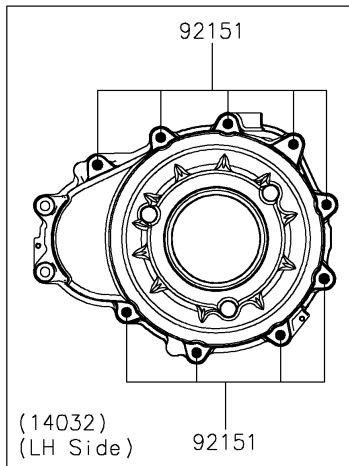

2022 TERYX KRX® 1000 SPECIAL EDITION PARTS DIAGRAM

Engine Cover(s)

E1431

2022 TERYX KRX® 1000 SPECIAL EDITION PARTS LIST

Engine Cover(s)

ITEM NAME	PART NUMBER	QUANTITY
GASKET,GENERATOR COVER (Ref # 11061)	11061-1304	1
GASKET,CLUTCH COVER (Ref # 11061A)	11061-1305	1
PLATE,CLUTCH COVER,BACK (Ref # 13272)	13272-2799	1
PLATE-POSITION (Ref # 14014)	14014-0556	3
COVER-GENERATOR (Ref # 14031)	14031-0639	1
COVER-CLUTCH (Ref # 14032)	14032-0646	1
COVER,GENERATOR,OUTER (Ref # 14093)	14093-0794	1
CAP-OIL FILLER (Ref # 16115)	16115-1064	1
GAUGE,OIL (Ref # 52005)	52005-0766	1
STUD,8X30 (Ref # 92004)	92004-0790	2
PIN,DOWEL,10X14 (Ref # 92043)	92043-1037	2
PIN,6.2X8X14 (Ref # 92043A)	92043-1263	2
PIN,8X14 (Ref # 92043B)	92043-1567	2
BEARING-BALL,16014CS45 (Ref # 92045)	92045-0709	1
SEAL-OIL,HTC 59X77X9 (Ref # 92049)	92049-0820	1
RING-O,37.2X1.9 (Ref # 92055)	92055-0959	1
RING-O,20X2 (Ref # 92055A)	92055-1146	1
RING-O,35.8MM (Ref # 92055B)	92055-1281	1
PLUG,COVER (Ref # 92066)	92066-0011	1
PLUG,36X7.5 (Ref # 92066A)	92066-0744	1
BOLT,8X40 (Ref # 92151)	92151-1621	11
BOLT,FLAT,8X13.6 (Ref # 92154)	92154-0978	3
WASHER,8.5X18X2.3 (Ref # 92200)	92200-1213	2
BOLT-FLANGED,10X30 (Ref # 130)	130BA1030	4
BOLT-FLANGED-SMALL,6X16 (Ref # 132)	132BA0616	5
BOLT-FLANGED-SMALL,6X30 (Ref # 132A)	132BA0630	15
CIRCLIP (Ref # 481)	481J3400	1
PIN-DOWEL,4X16 (Ref # 551)	551A0416	2