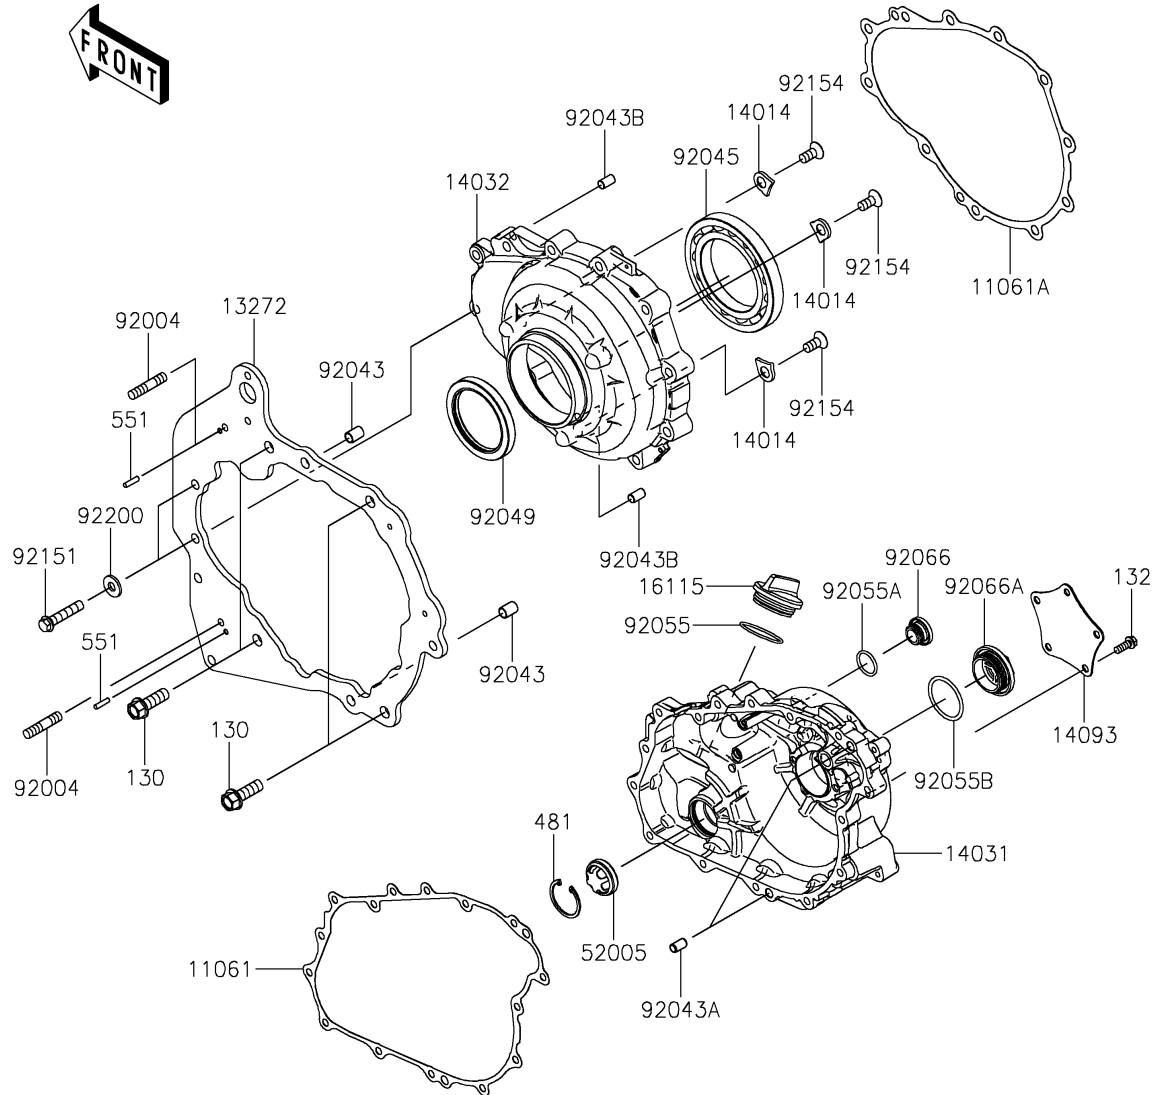

2022 TERYX KRX® 1000 SPECIAL EDITION PARTS DIAGRAM

Engine Cover(s)

E1431

2022 TERYX KRX® 1000 SPECIAL EDITION PARTS LIST

Engine Cover(s)

ITEM NAME	PART NUMBER	QUANTITY
GASKET,GENERATOR COVER (Ref # 11061)	11061-1304	1
GASKET,CLUTCH COVER (Ref # 11061A)	11061-1305	1
PLATE,CLUTCH COVER,BACK (Ref # 13272)	13272-2799	1
PLATE-POSITION (Ref # 14014)	14014-0556	3
COVER-GENERATOR (Ref # 14031)	14031-0639	1
COVER-CLUTCH (Ref # 14032)	14032-0646	1
COVER,GENERATOR,OUTER (Ref # 14093)	14093-0794	1
CAP-OIL FILLER (Ref # 16115)	16115-1064	1
GAUGE,OIL (Ref # 52005)	52005-0766	1
STUD,8X30 (Ref # 92004)	92004-0790	2
PIN,DOWEL,10X14 (Ref # 92043)	92043-1037	2
PIN,6.2X8X14 (Ref # 92043A)	92043-1263	2
PIN,8X14 (Ref # 92043B)	92043-1567	2
BEARING-BALL,16014CS45 (Ref # 92045)	92045-0709	1
SEAL-OIL,HTC 59X77X9 (Ref # 92049)	92049-0820	1
RING-O,37.2X1.9 (Ref # 92055)	92055-0959	1
RING-O,20X2 (Ref # 92055A)	92055-1146	1
RING-O,35.8MM (Ref # 92055B)	92055-1281	1
PLUG,COVER (Ref # 92066)	92066-0011	1
PLUG,36X7.5 (Ref # 92066A)	92066-0744	1
BOLT,8X40 (Ref # 92151)	92151-1621	11
BOLT,FLAT,8X13.6 (Ref # 92154)	92154-0978	3
WASHER,8.5X18X2.3 (Ref # 92200)	92200-1213	2
BOLT-FLANGED,10X30 (Ref # 130)	130BA1030	4
BOLT-FLANGED-SMALL,6X16 (Ref # 132)	132BA0616	5
BOLT-FLANGED-SMALL,6X30 (Ref # 132A)	132BA0630	15
CIRCLIP (Ref # 481)	481J3400	1
PIN-DOWEL,4X16 (Ref # 551)	551A0416	2