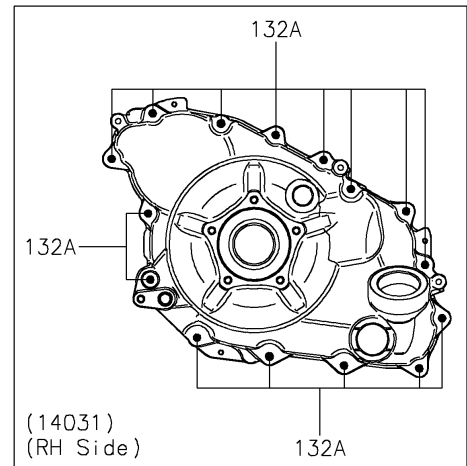

2022 TERYX KRX® 1000 SPECIAL EDITION PARTS DIAGRAM

Engine Cover(s)

E1431

2022 TERYX KRX® 1000 SPECIAL EDITION PARTS LIST

Engine Cover(s)

ITEM NAME	PART NUMBER	QUANTITY
GASKET,GENERATOR COVER (Ref # 11061)	11061-1304	1
GASKET,CLUTCH COVER (Ref # 11061A)	11061-1305	1
PLATE,CLUTCH COVER,BACK (Ref # 13272)	13272-2799	1
PLATE-POSITION (Ref # 14014)	14014-0556	3
COVER-GENERATOR (Ref # 14031)	14031-0639	1
COVER-CLUTCH (Ref # 14032)	14032-0646	1
COVER,GENERATOR,OUTER (Ref # 14093)	14093-0794	1
CAP-OIL FILLER (Ref # 16115)	16115-1064	1
GAUGE,OIL (Ref # 52005)	52005-0766	1
STUD,8X30 (Ref # 92004)	92004-0790	2
PIN,DOWEL,10X14 (Ref # 92043)	92043-1037	2
PIN,6.2X8X14 (Ref # 92043A)	92043-1263	2
PIN,8X14 (Ref # 92043B)	92043-1567	2
BEARING-BALL,16014CS45 (Ref # 92045)	92045-0709	1
SEAL-OIL,HTC 59X77X9 (Ref # 92049)	92049-0820	1
RING-O,37.2X1.9 (Ref # 92055)	92055-0959	1
RING-O,20X2 (Ref # 92055A)	92055-1146	1
RING-O,35.8MM (Ref # 92055B)	92055-1281	1
PLUG,COVER (Ref # 92066)	92066-0011	1
PLUG,36X7.5 (Ref # 92066A)	92066-0744	1
BOLT,8X40 (Ref # 92151)	92151-1621	11
BOLT,FLAT,8X13.6 (Ref # 92154)	92154-0978	3
WASHER,8.5X18X2.3 (Ref # 92200)	92200-1213	2
BOLT-FLANGED,10X30 (Ref # 130)	130BA1030	4
BOLT-FLANGED-SMALL,6X16 (Ref # 132)	132BA0616	5
BOLT-FLANGED-SMALL,6X30 (Ref # 132A)	132BA0630	15
CIRCLIP (Ref # 481)	481J3400	1
PIN-DOWEL,4X16 (Ref # 551)	551A0416	2