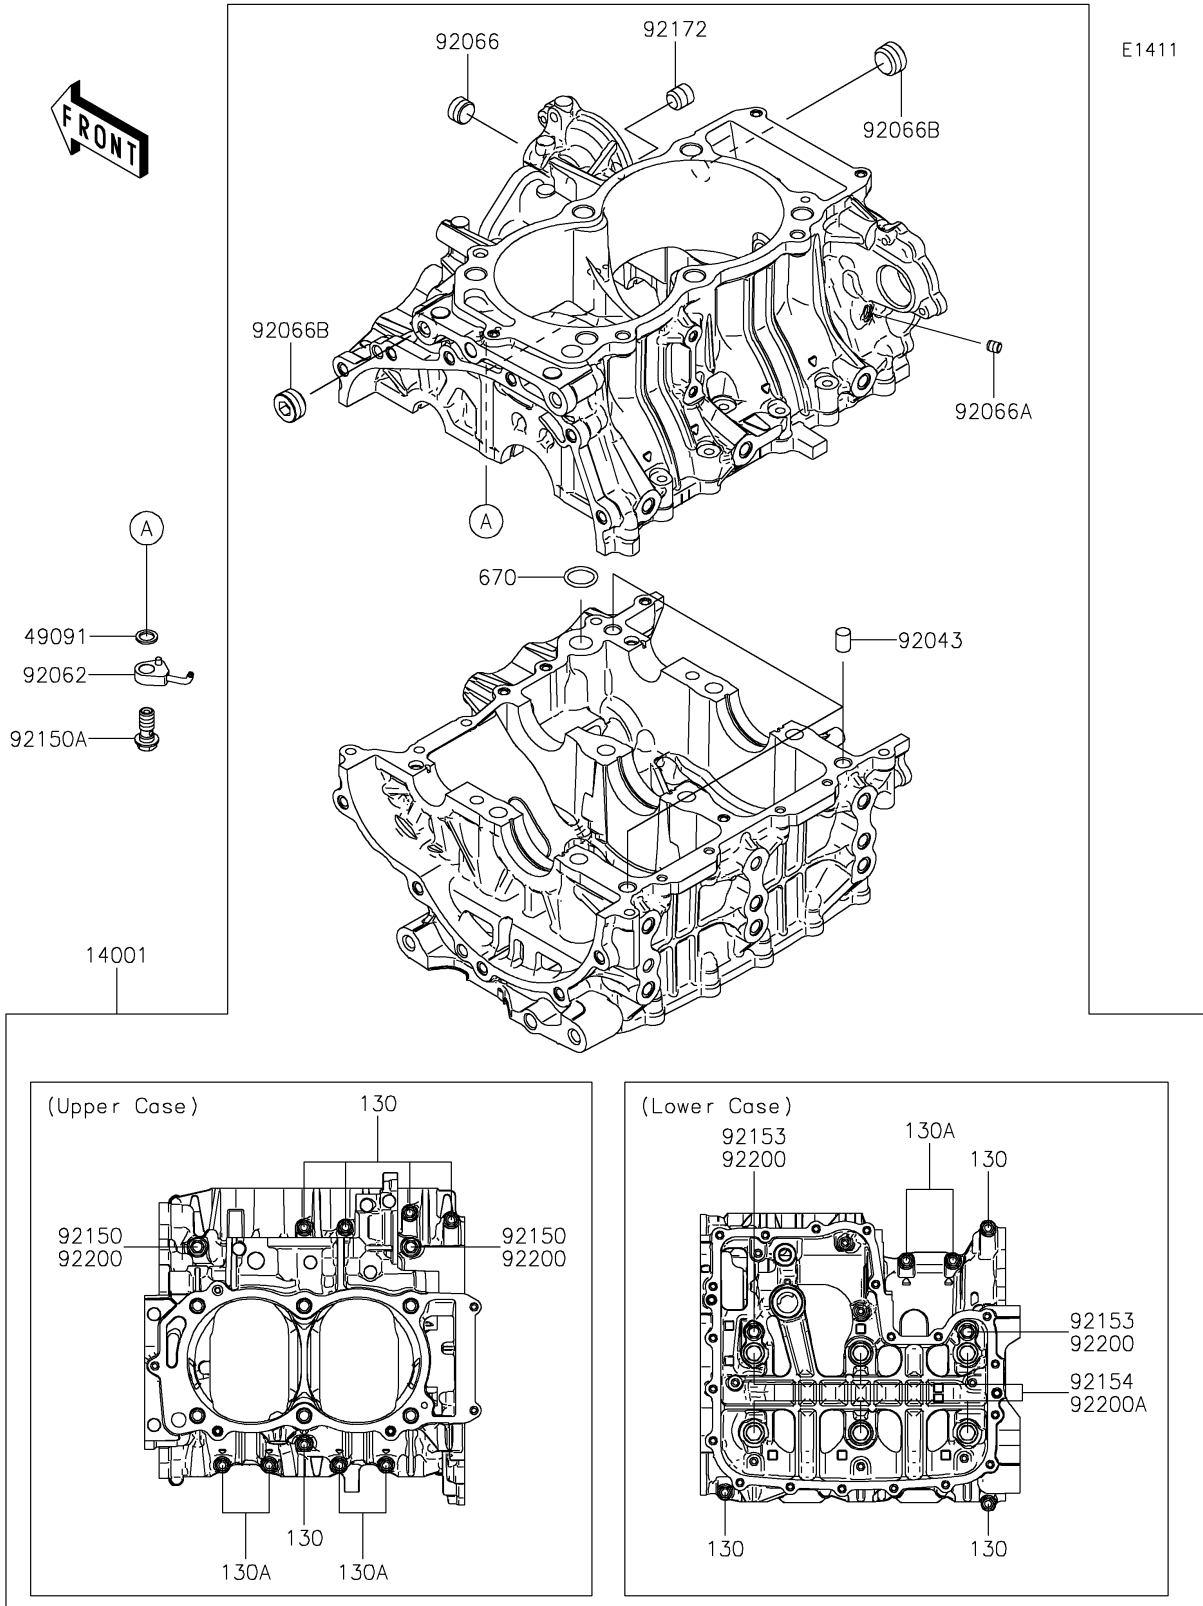

2022 TERYX KRX® 1000 SPECIAL EDITION PARTS DIAGRAM

Crankcase

2022 TERYX KRX® 1000 SPECIAL EDITION PARTS LIST

Crankcase

ITEM NAME	PART NUMBER	QUANTITY
SET-CRANKCASE (Ref # 14001)	14001-0693	1
WASHER-SEAL,10.1X14.5X1.5 (Ref # 49091)	49091-0001	2
PIN,10X14 (Ref # 92043)	92043-1506	3
NOZZLE,OIL JET (Ref # 92062)	92062-0566	2
PLUG (Ref # 92066)	92066-0836	1
PLUG,OIL LINE,7.2X8 (Ref # 92066A)	92066-1012	1
PLUG (Ref # 92066B)	92066-3779	2
BOLT,8X70 (Ref # 92150)	92150-1483	2
BOLT,BANJO,10X23 (Ref # 92150A)	92150-1641	2
BOLT,FLANGED,8X90 (Ref # 92153)	92153-1632	2
BOLT (Ref # 92154)	92154-3912	6
SCREW (Ref # 92172)	92172-1266	1
WASHER,8.2X16X1.6 (Ref # 92200)	92200-0047	4
WASHER,11.5X20.5X3.2 (Ref # 92200A)	92200-0727	6
BOLT-FLANGED,6X55 (Ref # 130)	130CA0655	8
BOLT-FLANGED,6X45 (Ref # 130A)	130CB0645	6
O RING,18MM (Ref # 670)	670D2018	1