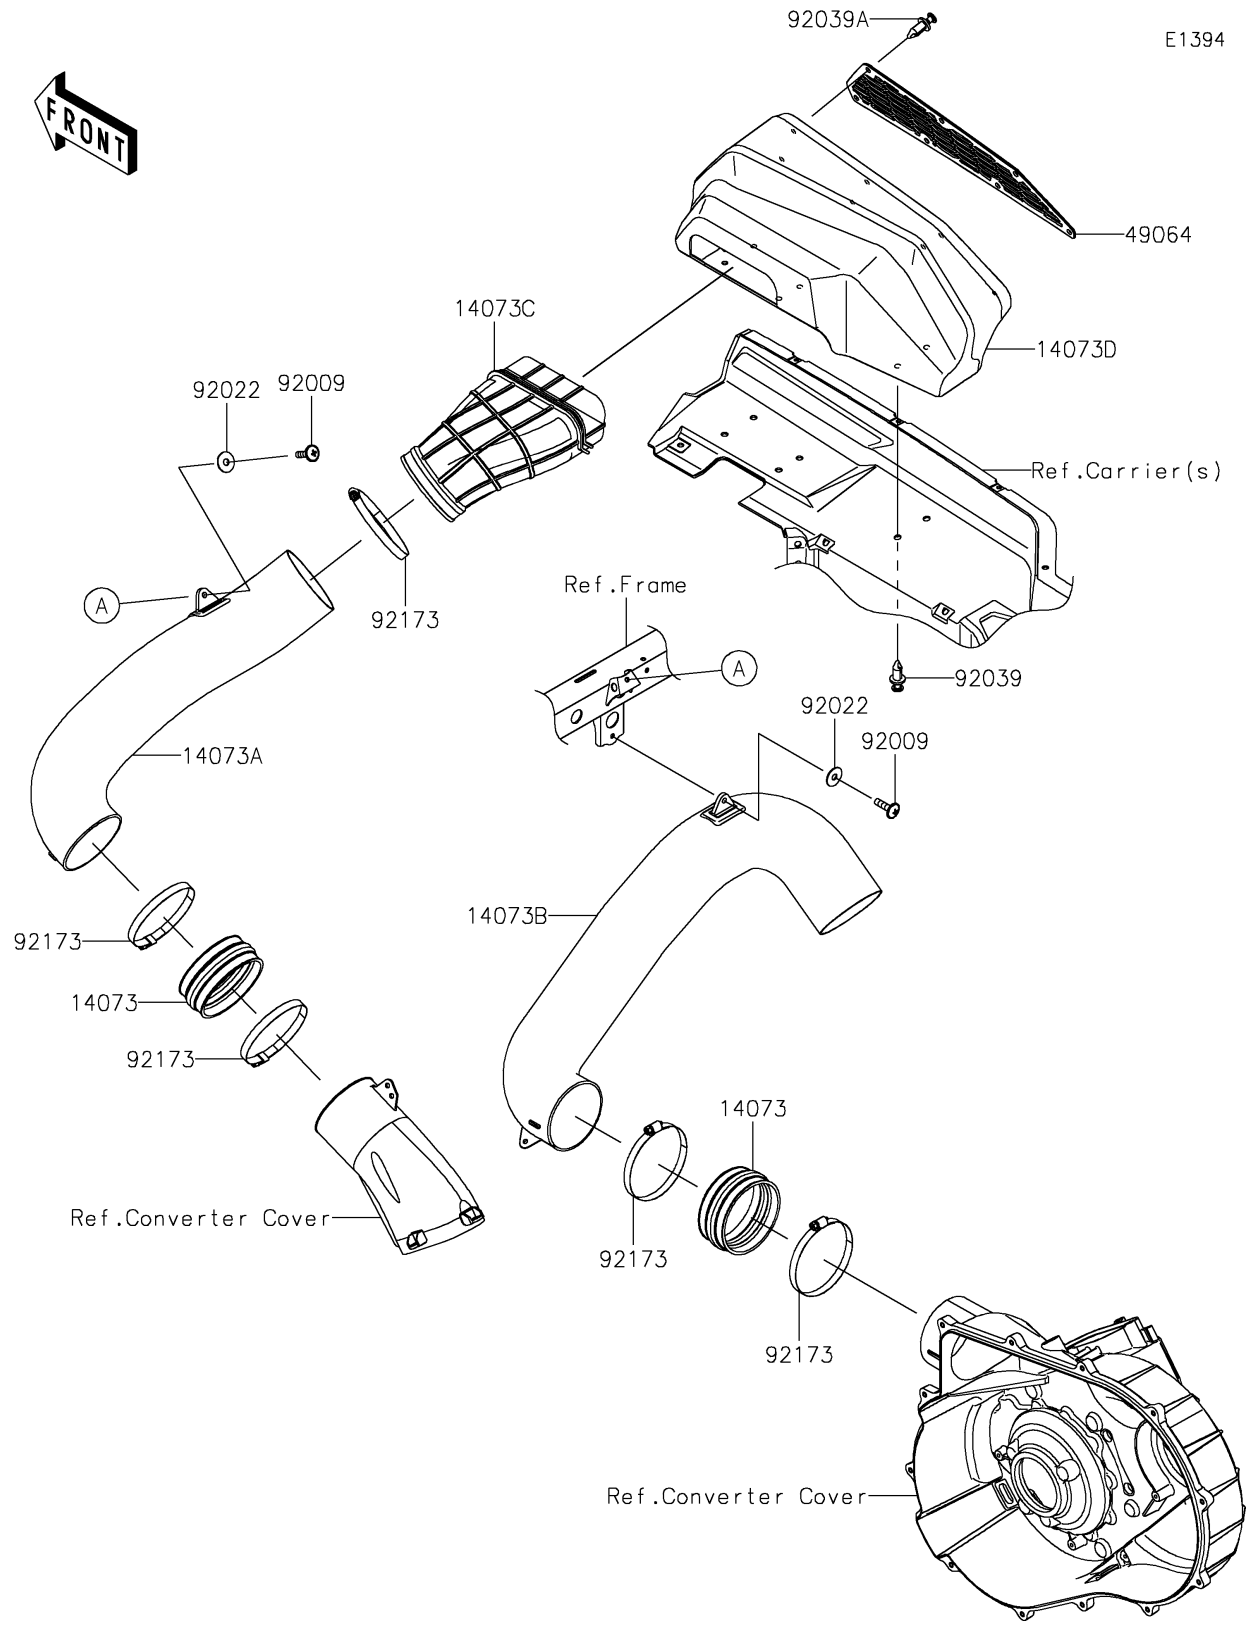

2022 TERYX KRX® 1000 SPECIAL EDITION PARTS DIAGRAM

Air Cleaner-Belt Converter

2022 TERYX KRX® 1000 SPECIAL EDITION PARTS LIST

Air Cleaner-Belt Converter

ITEM NAME	PART NUMBER	QUANTITY
DUCT (Ref # 14073)	14073-0909	2
DUCT,INTAKE (Ref # 14073A)	14073-0910	1
DUCT,EXHAUST (Ref # 14073B)	14073-0911	1
DUCT (Ref # 14073C)	14073-0919	1
DUCT (Ref # 14073D)	14073-0955	1
FILTER-AIR (Ref # 49064)	49064-0013	1
SCREW,6X22 (Ref # 92009)	92009-1441	2
WASHER,PLAIN,6.5X20X1 (Ref # 92022)	92022-165	2
RIVET (Ref # 92039)	92039-0776	6
RIVET,TWO-PIECE CLIP (Ref # 92039A)	92039-0818	7
CLAMP,130MM (Ref # 92173)	92173-1938	5