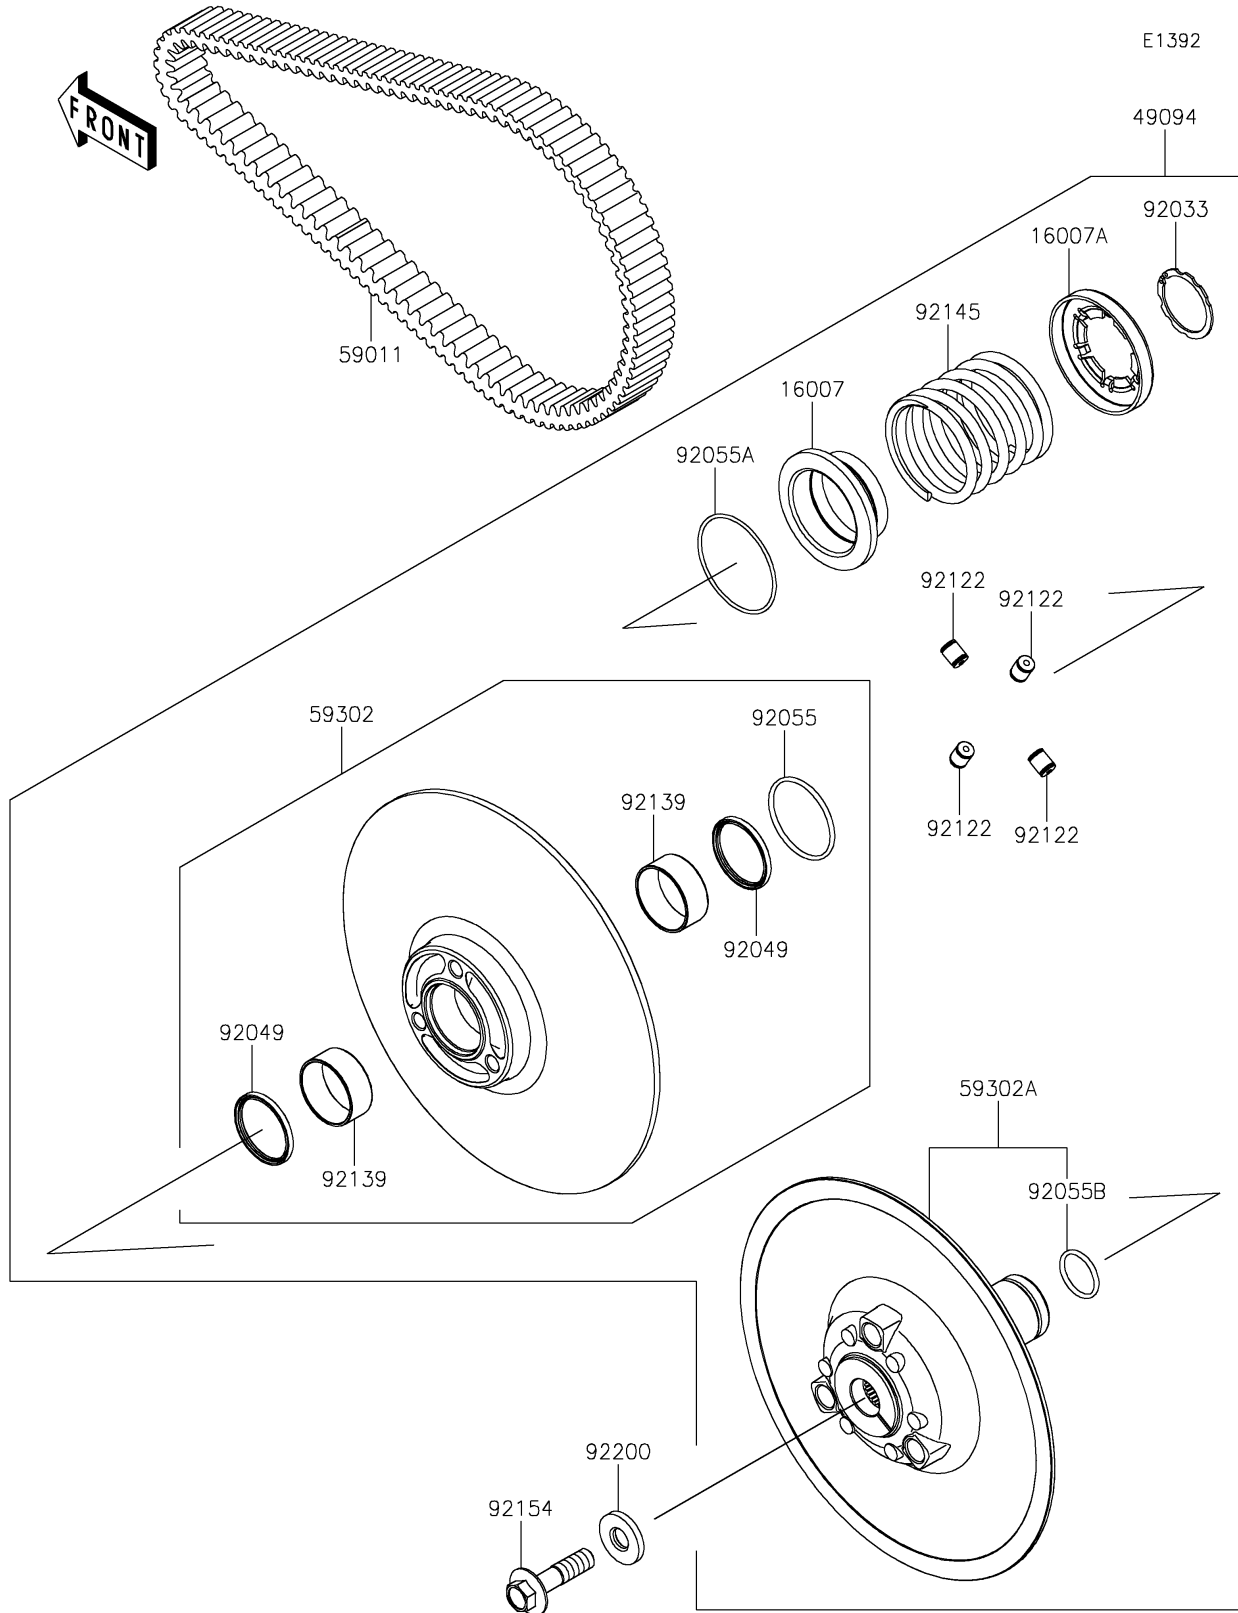

2022 TERYX KRX® 1000 SPECIAL EDITION PARTS DIAGRAM

Driven Converter/Drive Belt

2022 TERYX KRX® 1000 SPECIAL EDITION PARTS LIST

Driven Converter/Drive Belt

ITEM NAME	PART NUMBER	QUANTITY
SEAT-SPRING,MOVABLE (Ref # 16007)	16007-0754	1
SEAT-SPRING,FIXED (Ref # 16007A)	16007-0755	1
CONVERTER-ASSY-DRIVEN (Ref # 49094)	49094-0106	1
BELT,CVT (Ref # 59011)	59011-0047	1
SHEAVE-COMP,MOVABLE (Ref # 59302)	59302-0104	1
SHEAVE-COMP,FIXED (Ref # 59302A)	59302-0109	1
RING-SNAP,41.5MM (Ref # 92033)	92033-0801	1
SEAL-OIL,GD45X52X4 V1 (Ref # 92049)	92049-0821	2
RING-O,54.4X3.1 (Ref # 92055)	92055-0924	1
RING-O,68.2X2.4 (Ref # 92055A)	92055-0925	1
RING-O,29X3.1 (Ref # 92055B)	92055-0926	1
ROLLER (Ref # 92122)	92122-0560	4
BUSHING (Ref # 92139)	92139-0936	2
SPRING (Ref # 92145)	92145-1856	1
BOLT,14X55 (Ref # 92154)	92154-3920	1
WASHER (Ref # 92200)	92200-2389	1