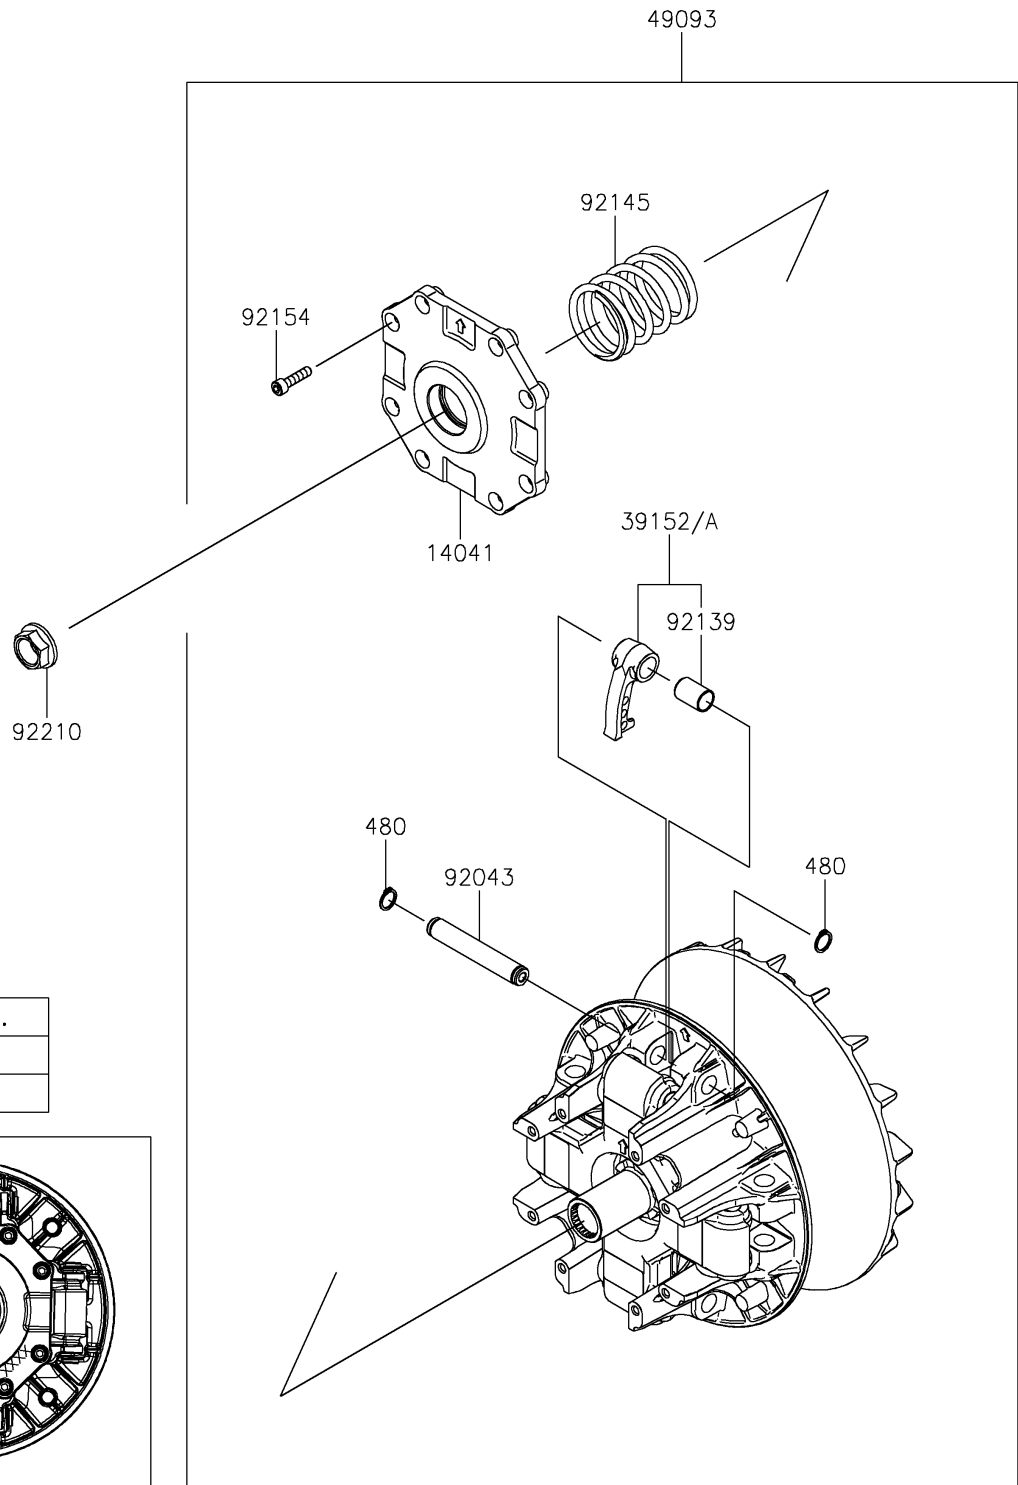

# 2022 TERYX KRX® 1000 SPECIAL EDITION PARTS DIAGRAM

Drive Converter

E1391

Mark	Ref No.
75 or 77	39152
Other	39152A

### Drive Converter

ITEM NAME	PART NUMBER	QUANTITY
COVER-COMP (Ref # 14041)	14041-0622	1
WEIGHT-RAMP (Ref # 39152)	39152-0048	4
WEIGHT-RAMP (Ref # 39152A)	39152-0097	4
CONVERTER-ASSY-DRIVE (Ref # 49093)	49093-0077	1
PIN (Ref # 92043)	92043-1747	4
BUSHING (Ref # 92139)	92139-0933	4
SPRING (Ref # 92145)	92145-1855	1
BOLT-SOCKET,6X25 (Ref # 92154)	92154-3960	8
NUT,20MM (Ref # 92210)	92210-1753	1
CIRCLIP-TYPE-C,13MM (Ref # 480)	480J1300	8