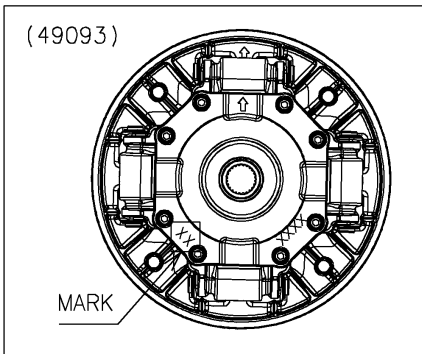

# 2022 TERYX KRX® 1000 SPECIAL EDITION PARTS DIAGRAM

Drive Converter

E1391

Mark	Ref No.
75 or 77	39152
Other	39152A

### Drive Converter

ITEM NAME	PART NUMBER	QUANTITY
COVER-COMP (Ref # 14041)	14041-0622	1
WEIGHT-RAMP (Ref # 39152)	39152-0048	4
WEIGHT-RAMP (Ref # 39152A)	39152-0097	4
CONVERTER-ASSY-DRIVE (Ref # 49093)	49093-0077	1
PIN (Ref # 92043)	92043-1747	4
BUSHING (Ref # 92139)	92139-0933	4
SPRING (Ref # 92145)	92145-1855	1
BOLT-SOCKET,6X25 (Ref # 92154)	92154-3960	8
NUT,20MM (Ref # 92210)	92210-1753	1
CIRCLIP-TYPE-C,13MM (Ref # 480)	480J1300	8