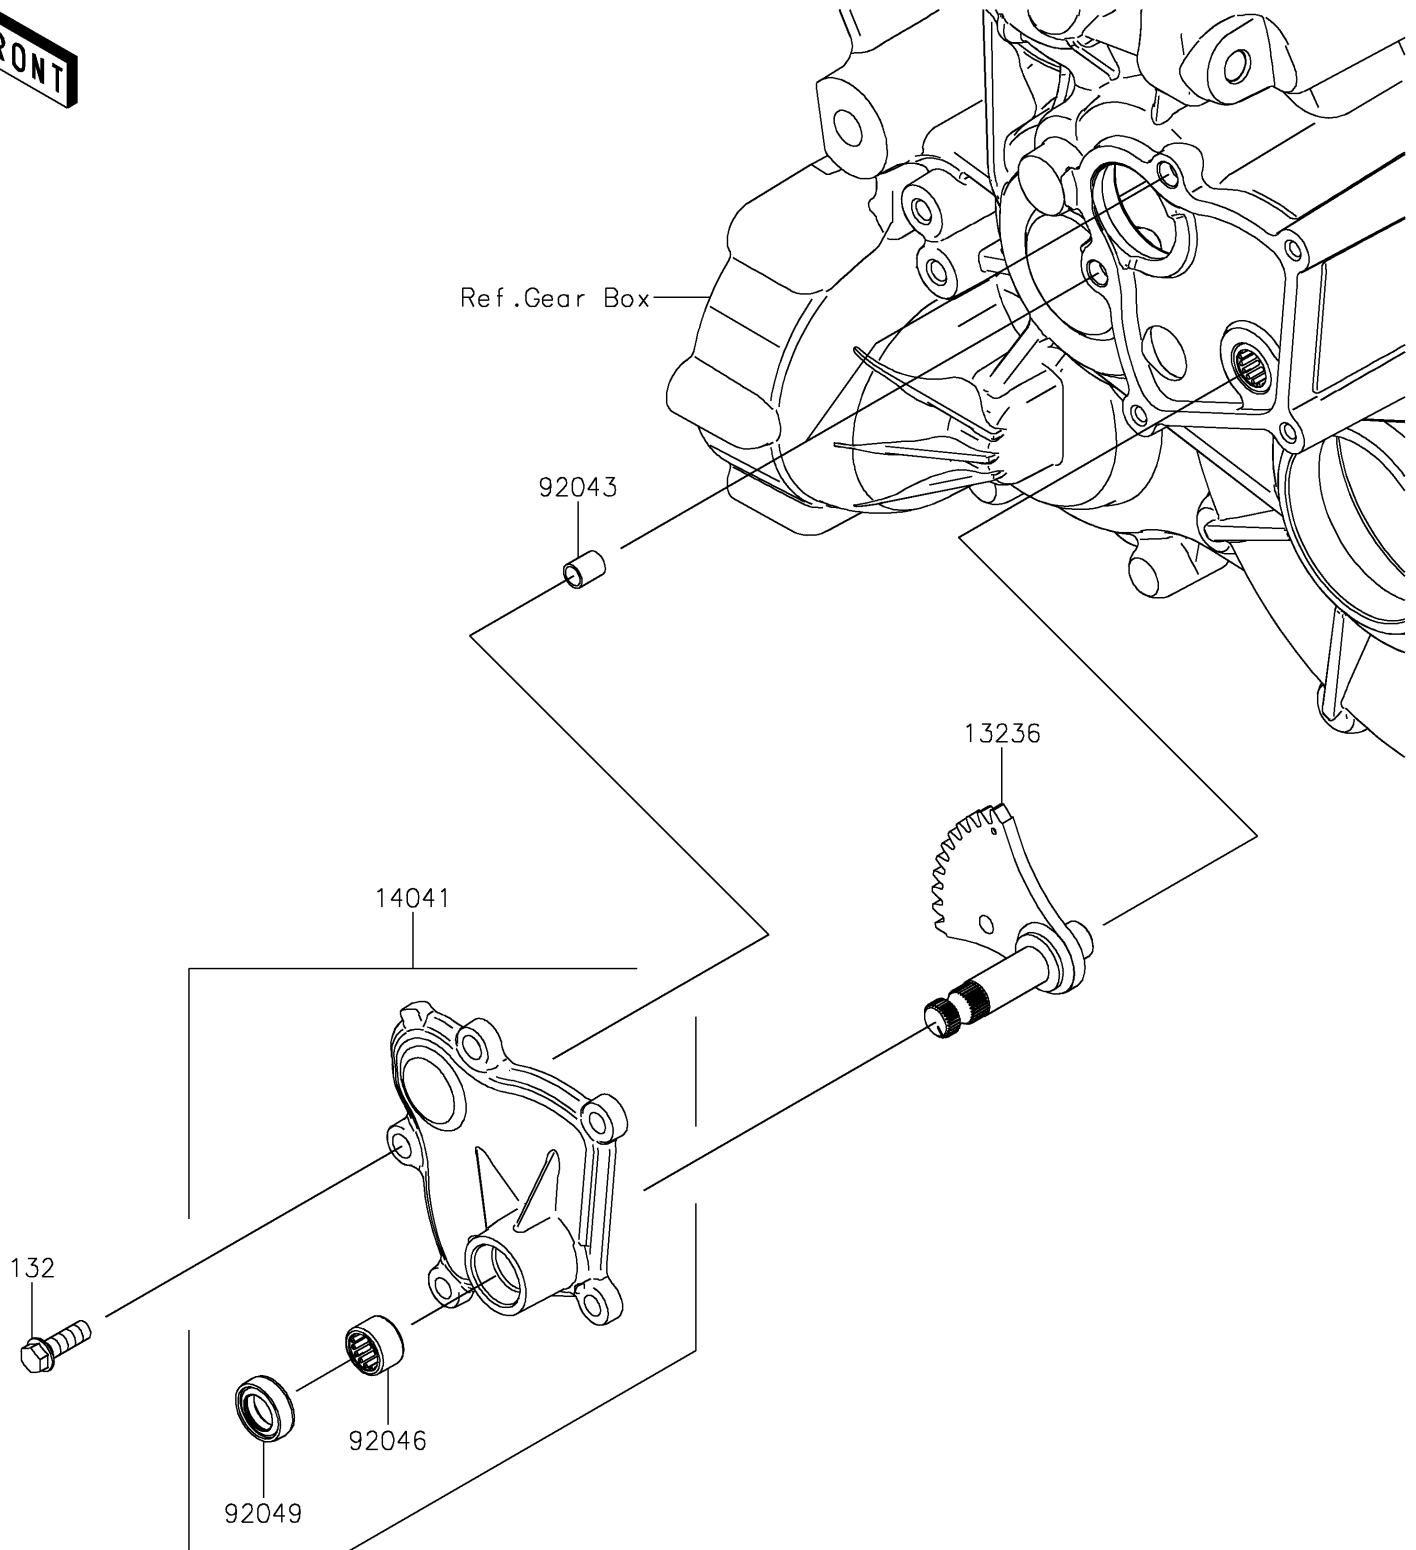

# 2022 TERYX KRX® 1000 SPECIAL EDITION PARTS DIAGRAM

Gear Change Mechanism

E1370

### Gear Change Mechanism

ITEM NAME	PART NUMBER	QUANTITY
LEVER-COMP (Ref # 13236)	13236-0816	1
COVER-COMP (Ref # 14041)	14041-0614	1
PIN,DOWEL,8X10 (Ref # 92043)	92043-1302	2
BEARING-NEEDLE,HK1210FM (Ref # 92046)	92046-0034	1
SEAL-OIL,CLUTCH RELEASE (Ref # 92049)	92049-1475	1
BOLT-FLANGED-SMALL,6X18 (Ref # 132)	132BA0618	5