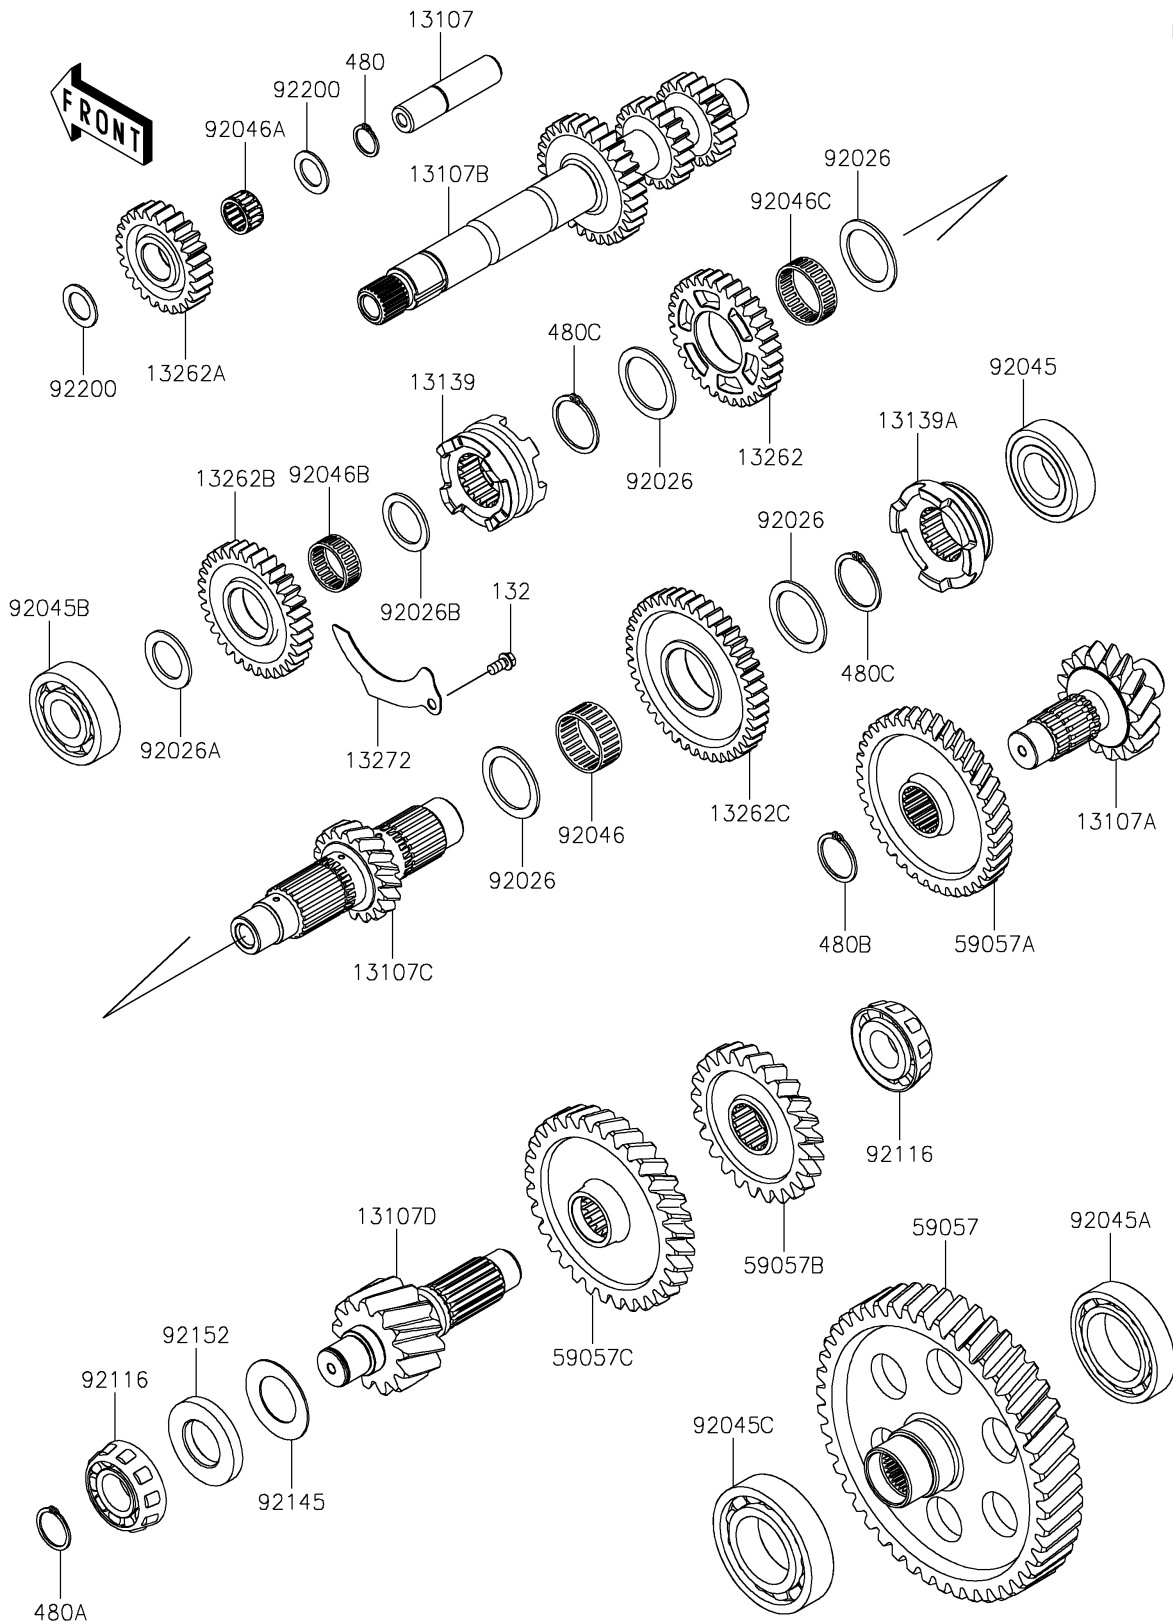

2022 TERYX KRX® 1000 SPECIAL EDITION PARTS DIAGRAM

Transmission

E1361

2022 TERYX KRX® 1000 SPECIAL EDITION PARTS LIST

Transmission

ITEM NAME	PART NUMBER	QUANTITY
SHAFT,REVERSE IDLER (Ref # 13107)	13107-0879	1
SHAFT,3RD,16T (Ref # 13107A)	13107-0900	1
SHAFT,INPUT (Ref # 13107B)	13107-0931	1
SHAFT,2ND,18T (Ref # 13107C)	13107-0932	1
SHAFT,4TH,13T (Ref # 13107D)	13107-0937	1
SHIFTER,HIGH&REV,19T (Ref # 13139)	13139-0029	1
SHIFTER,LOW,19T (Ref # 13139A)	13139-0030	1
GEAR,REV,32T (Ref # 13262)	13262-1364	1
GEAR,REVERSE IDLER,25T (Ref # 13262A)	13262-1567	1
GEAR,HIGH,32T (Ref # 13262B)	13262-1568	1
GEAR,LOW,42T (Ref # 13262C)	13262-1569	1
PLATE,OIL (Ref # 13272)	13272-2570	1
GEAR-HELICAL,46T (Ref # 59057)	59057-0029	1
GEAR-HELICAL,38T (Ref # 59057A)	59057-0031	1
GEAR-HELICAL,24T (Ref # 59057B)	59057-0037	1
GEAR-HELICAL,32T (Ref # 59057C)	59057-0038	1
SPACER,35.2X47X2 (Ref # 92026)	92026-0765	4
SPACER,25.2X38X2 (Ref # 92026A)	92026-0856	1
SPACER,28X38X2 (Ref # 92026B)	92026-1299	1
BEARING-BALL,6206Z (Ref # 92045)	92045-0902	1
BEARING-BALL,6009 (Ref # 92045A)	92045-0903	1
BEARING-BALL,6305ZUR3 (Ref # 92045B)	92045-0926	1
BEARING-BALL,TMB209 (Ref # 92045C)	92045-0935	1
BEARING-NEEDLE,35X40X17 (Ref # 92046)	92046-0611	1
BEARING-NEEDLE (Ref # 92046A)	92046-0634	1
BEARING-NEEDLE (Ref # 92046B)	92046-0635	1
BEARING-NEEDLE (Ref # 92046C)	92046-0636	1
BEARING-ROLLER,HC30305JRLFT (Ref # 92116)	92116-0012	2
SPRING (Ref # 92145)	92145-1837	1

2022 TERYX KRX® 1000 SPECIAL EDITION PARTS LIST

Transmission

ITEM NAME	PART NUMBER	QUANTITY
COLLAR (Ref # 92152)	92152-2526	1
WASHER,18.2X28X1.5 (Ref # 92200)	92200-0716	2
BOLT-FLANGED-SMALL,6X12 (Ref # 132)	132BA0612	1
CIRCLIP-TYPE-C,18MM (Ref # 480)	480J1800	1
CIRCLIP-TYPE-C,25MM (Ref # 480A)	480J2500	1
CIRCLIP (Ref # 480B)	480J2900	1
CIRCLIP (Ref # 480C)	480J3500	2