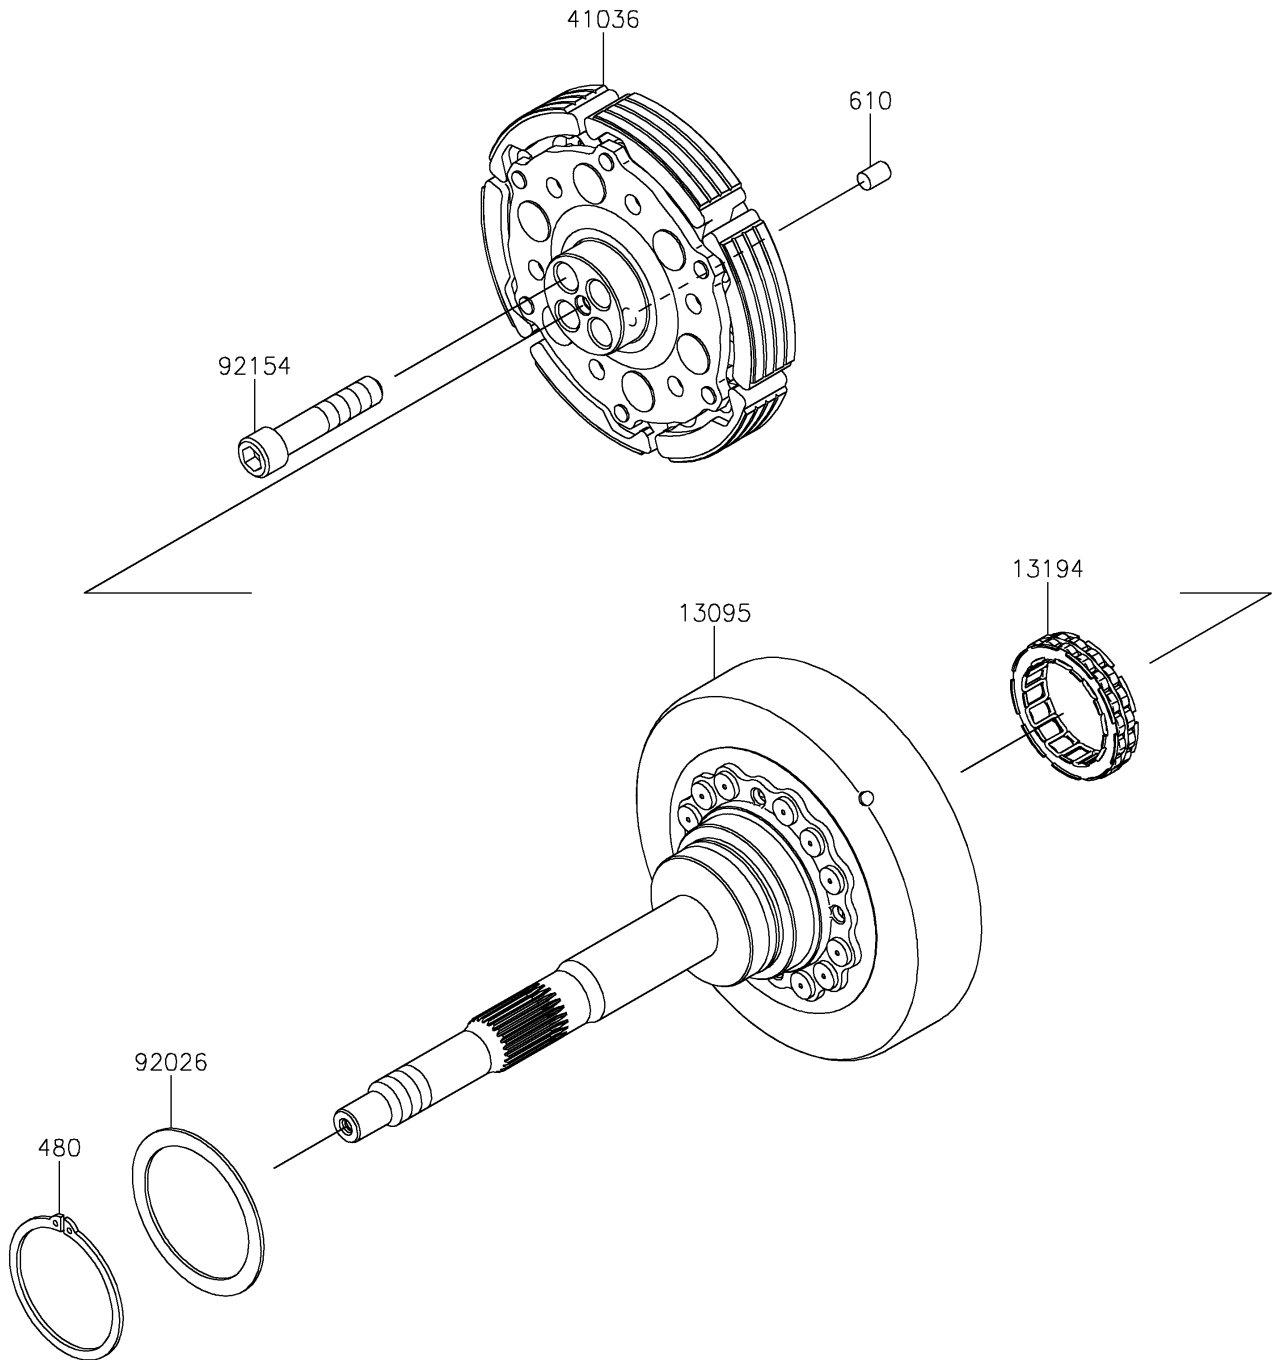

2022 TERYX KRX® 1000 SPECIAL EDITION PARTS DIAGRAM

Clutch

E1350

2022 TERYX KRX® 1000 SPECIAL EDITION PARTS LIST

Clutch

ITEM NAME	PART NUMBER	QUANTITY
HOUSING-COMP-CLUTCH (Ref # 13095)	13095-0611	1
CLUTCH-ONEWAY (Ref # 13194)	13194-0022	1
HUB-ASSY (Ref # 41036)	41036-0872	1
SPACER (Ref # 92026)	92026-0710	1
BOLT,12X60 (Ref # 92154)	92154-3926	4
CIRCLIP-TYPE-C,60MM (Ref # 480)	480J6000	1
ROLLER,8X12 (Ref # 610)	610A0812	1